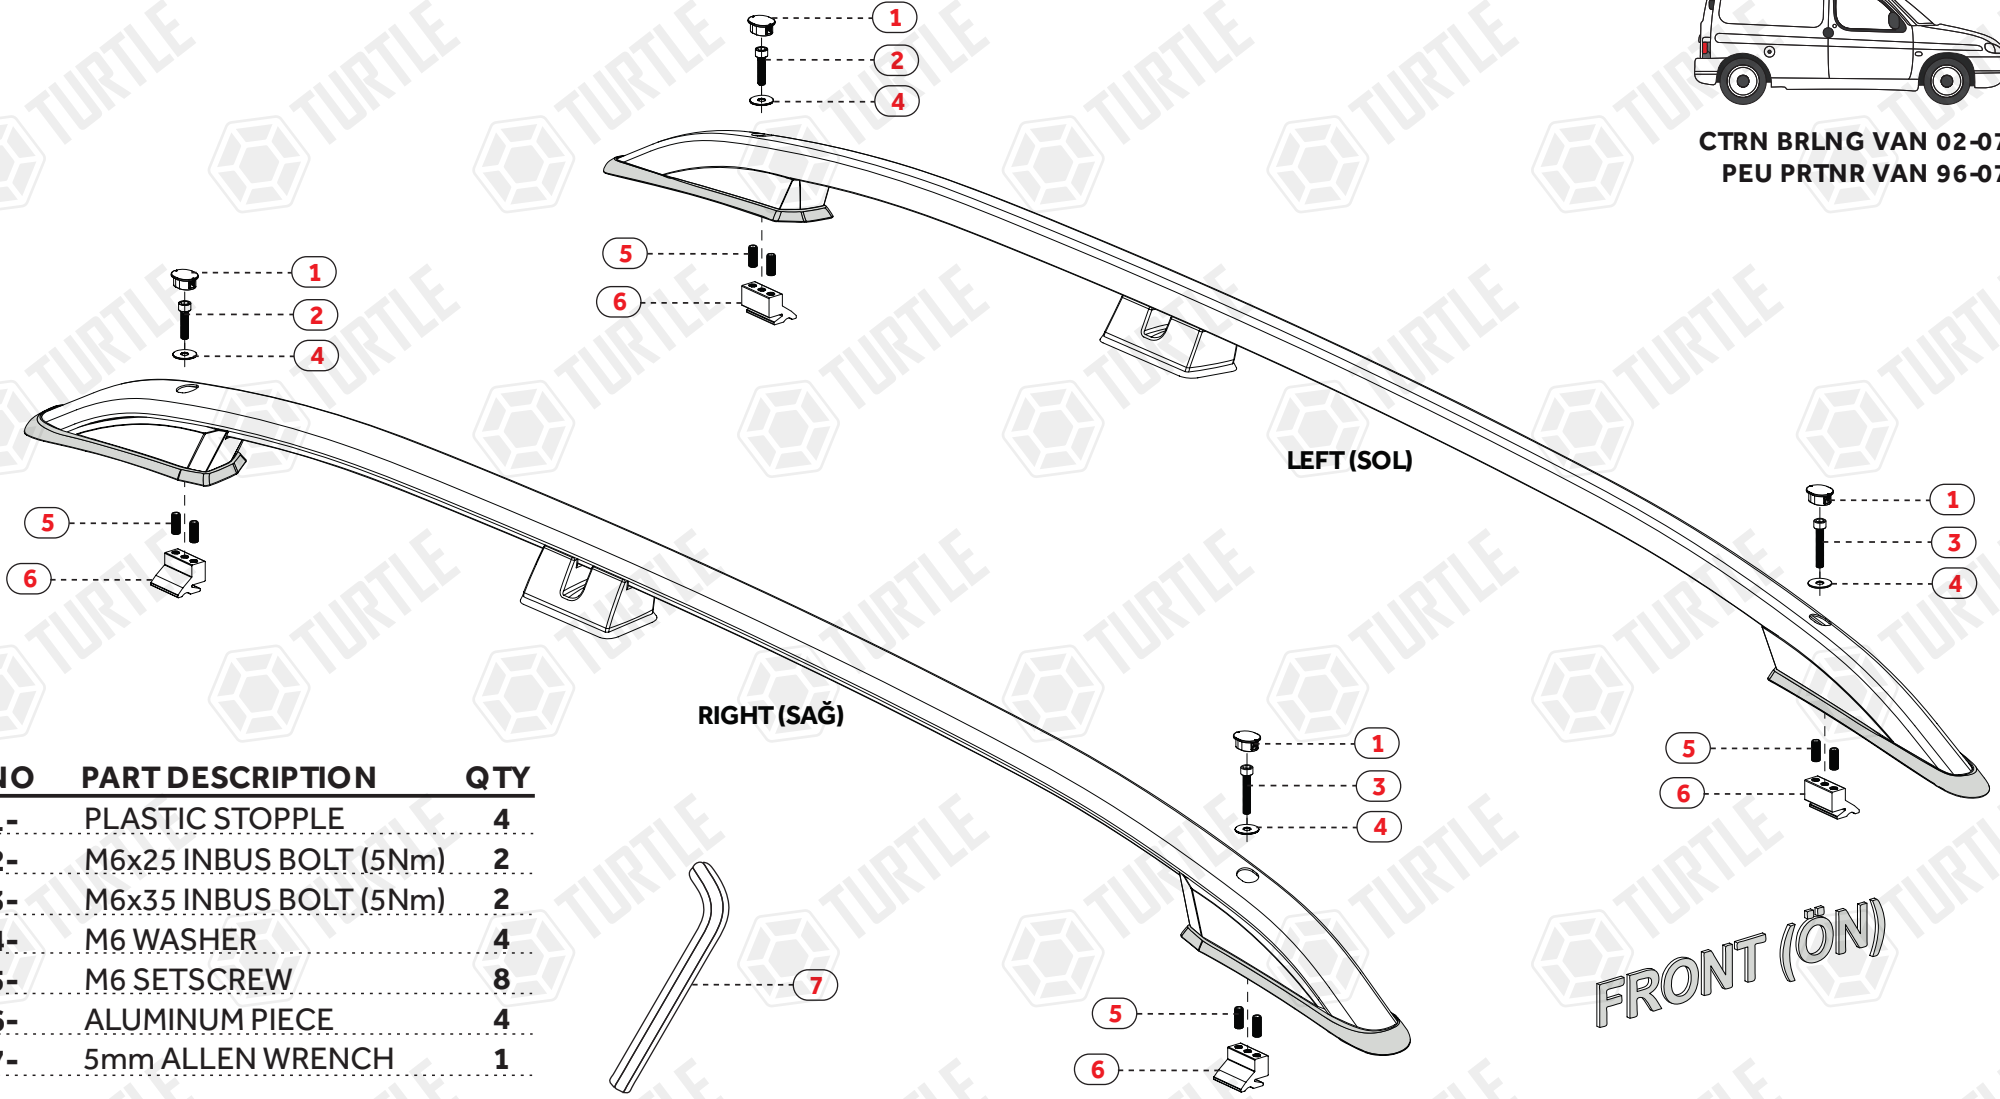

ASSEMBLY INSTRUCTIONS (ROOF RAIL)

Product Code: MR01001 (Crown)

FIRST TIME INSTALLATION

- * REMOVE PARTS FROM INSIDE THE PACKAGE AND CHECK THEM ALL
- * CONTACT YOUR DEALER IF ANY PART IS MISSING OR DAMAGED
- * USE THE EQUIPMENT SPECIFIED FOR INSTALLATION

CTRN BRLNG VAN 02-07
PEU PRTRN VAN 96-07

NO	PART DESCRIPTION	QTY
1-	PLASTIC STOPPLE	4
2-	M6x25 INBUS BOLT (5Nm)	2
3-	M6x35 INBUS BOLT (5Nm)	2
4-	M6 WASHER	4
5-	M6 SETSCREW	8
6-	ALUMINUM PIECE	4
7-	5mm ALLEN WRENCH	1