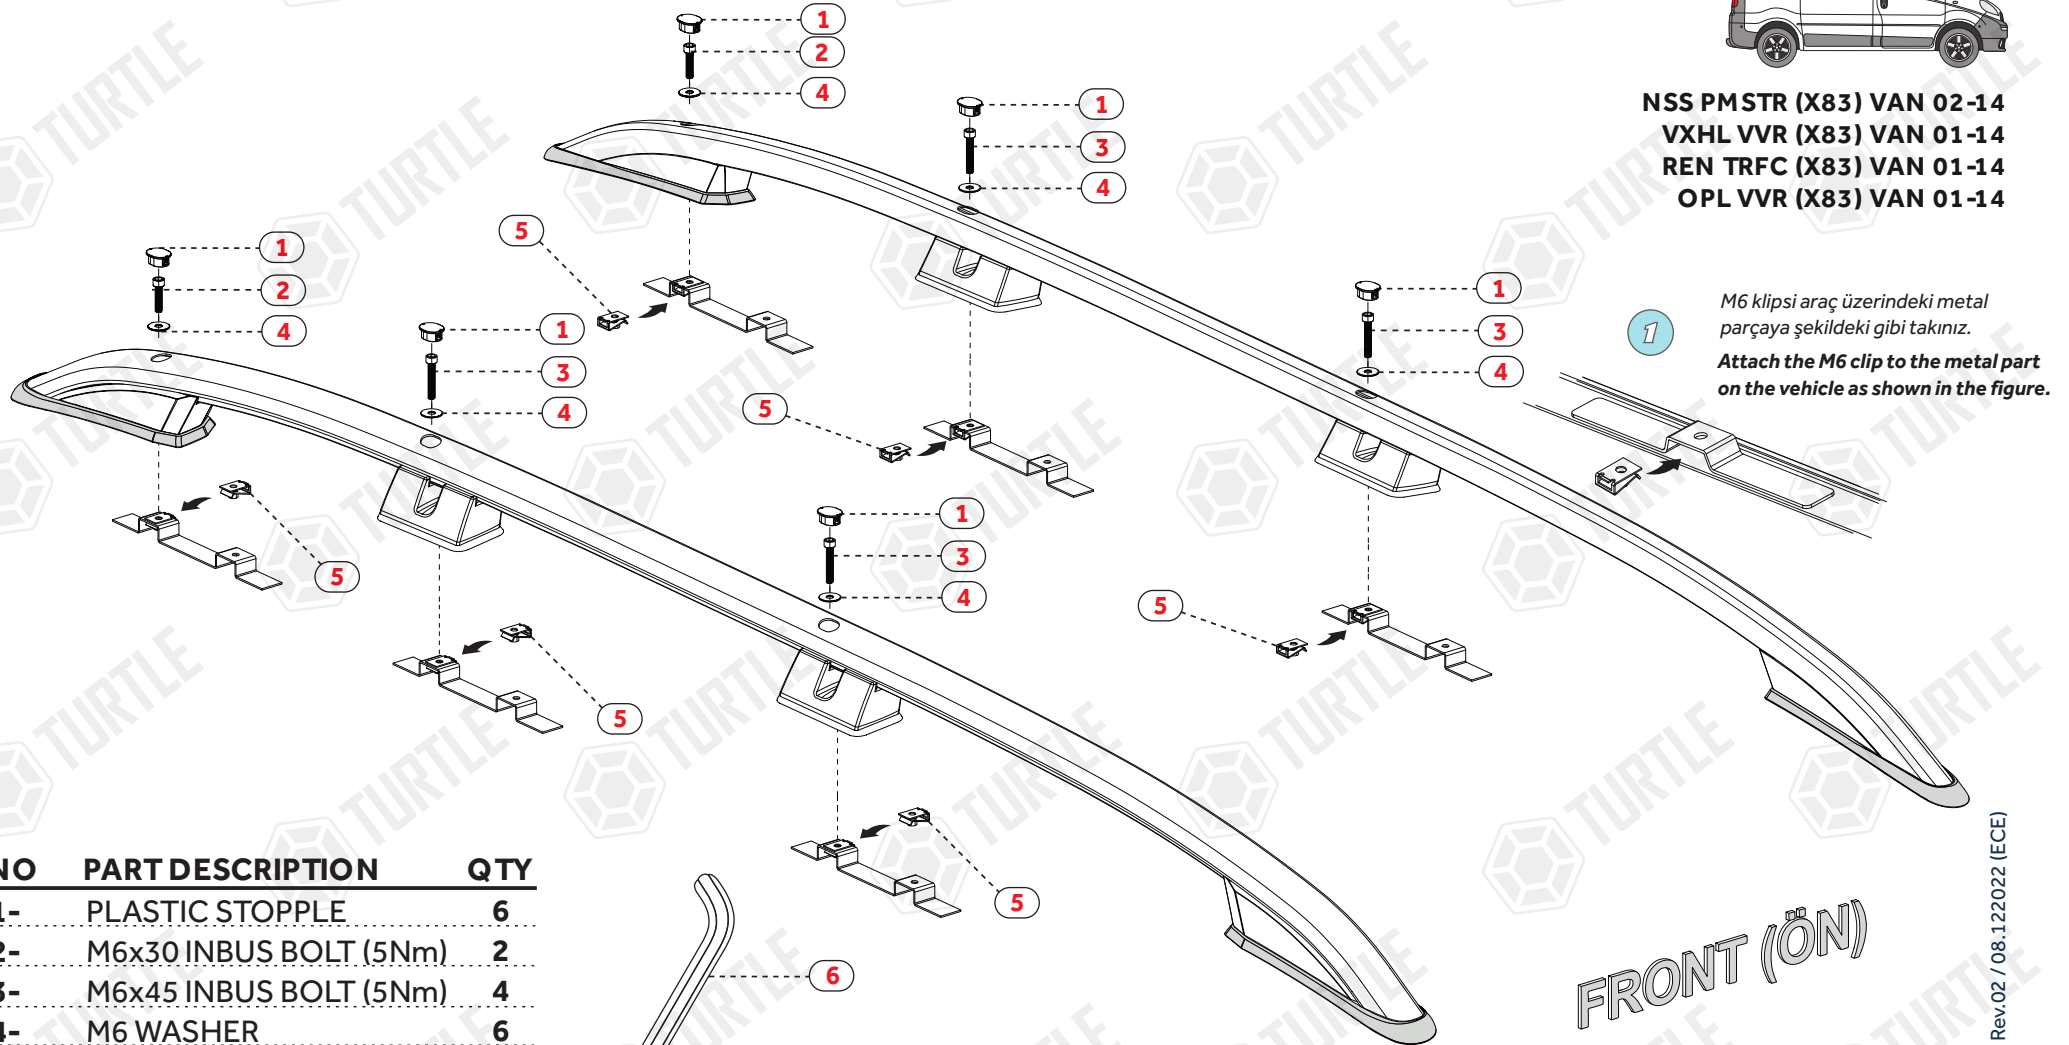

ASSEMBLY INSTRUCTIONS (ROOF RAIL)

Product Code: MR01031 (Crown)

FIRST TIME INSTALLATION

- * REMOVE PARTS FROM INSIDE THE PACKAGE AND CHECK THEM ALL
- * CONTACT YOUR DEALER IF ANY PART IS MISSING OR DAMAGED
- * USE THE EQUIPMENT SPECIFIED FOR INSTALLATION

NSS PMSTR (X83) VAN 02-14
VXHL VVR (X83) VAN 01-14
REN TRFC (X83) VAN 01-14
OPL VVR (X83) VAN 01-14

NO	PART DESCRIPTION	QTY
1-	PLASTIC STOPPLE	6
2-	M6x30 INBUS BOLT (5Nm)	2
3-	M6x45 INBUS BOLT (5Nm)	4
4-	M6 WASHER	6
5-	M6 SPEEDNUT	6
6-	5mm ALLEN WRENCH	1