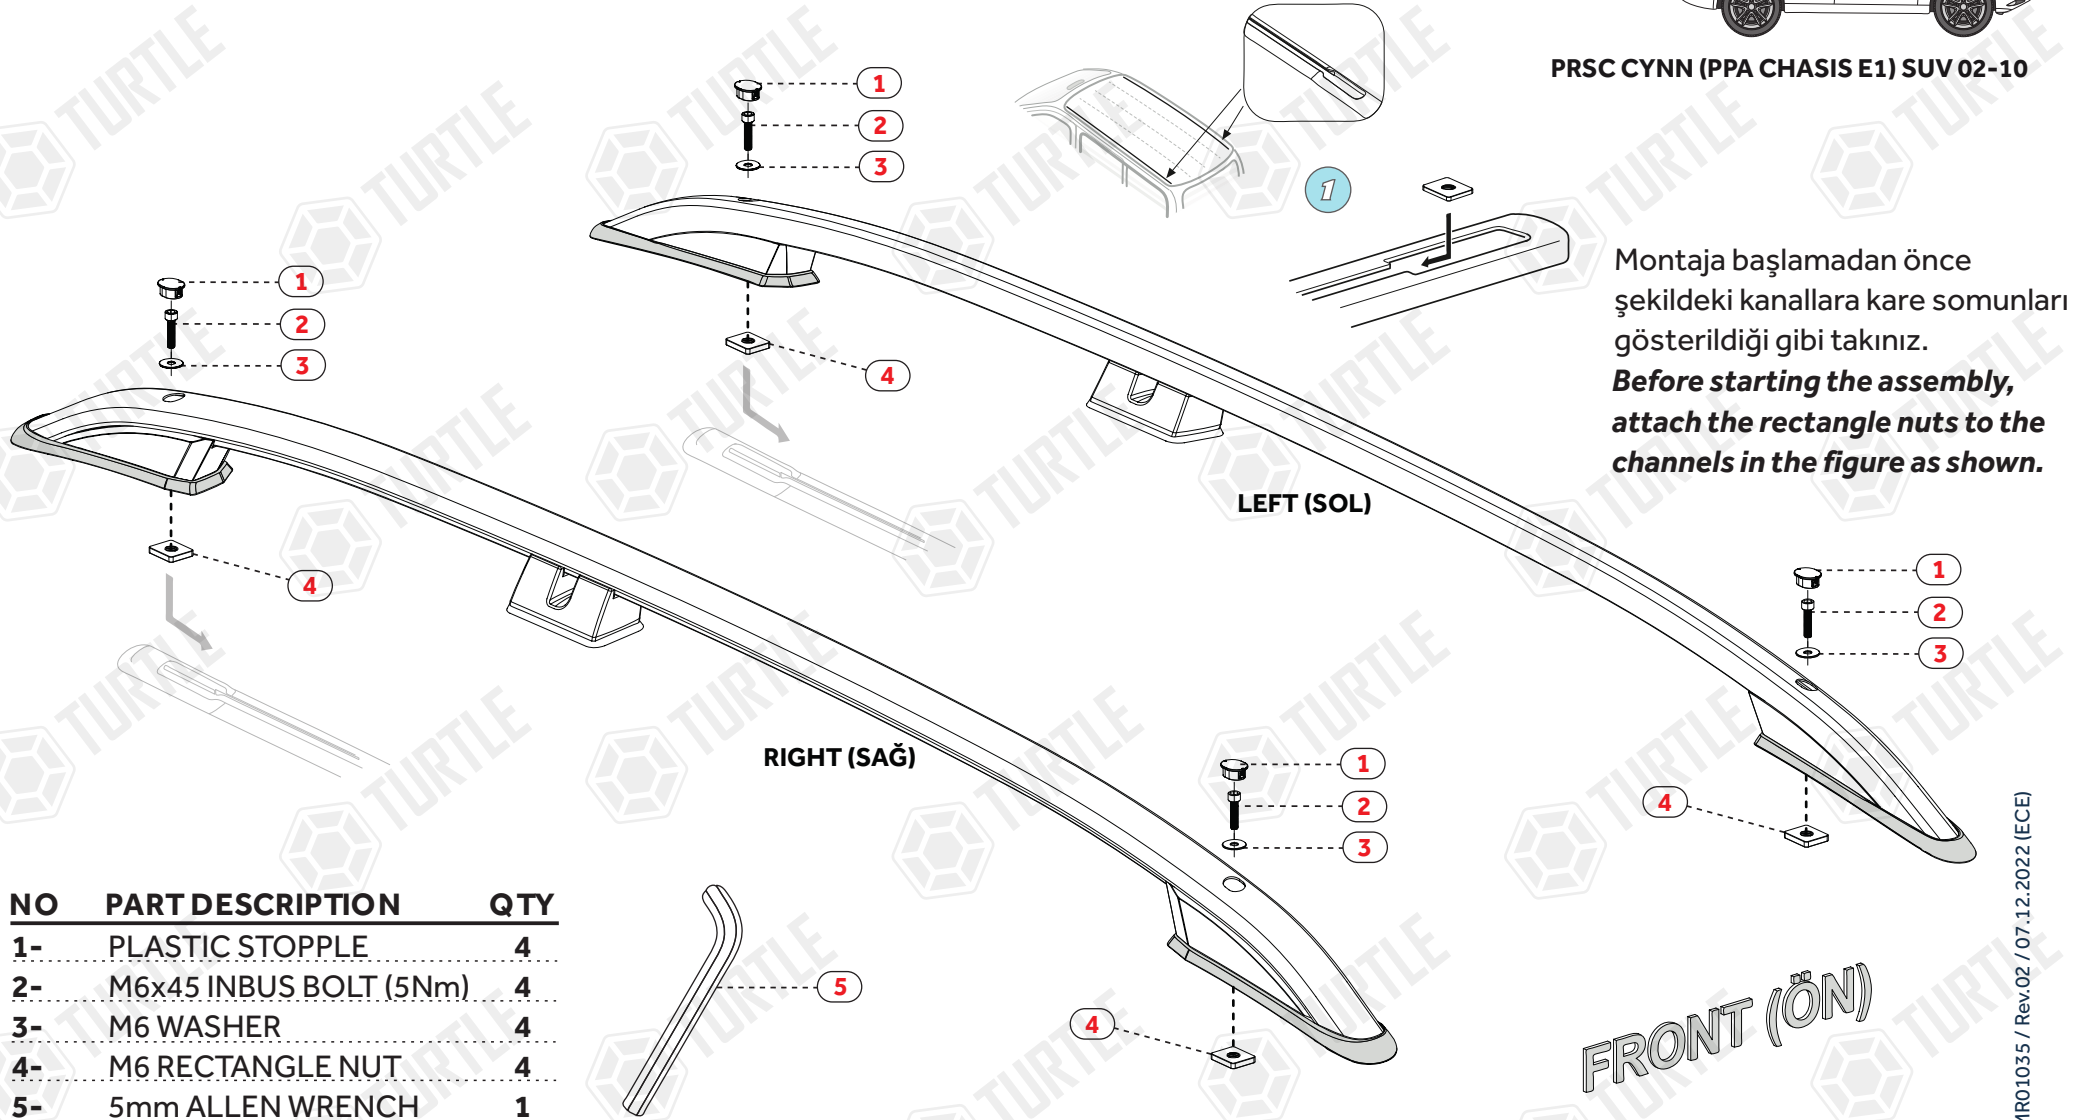

## ASSEMBLY INSTRUCTIONS (ROOF RAIL)

Product Code: MR01035 (Crown)

### PRSC CYNN (PPA CHASIS E1) SUV 02-10

NO	PART DESCRIPTION	QTY
1-	PLASTIC STOPPLE	4
2-	M6x45 INBUS BOLT (5Nm)	4
3-	M6 WASHER	4
4-	M6 RECTANGLE NUT	4
5-	5mm ALLEN WRENCH	1