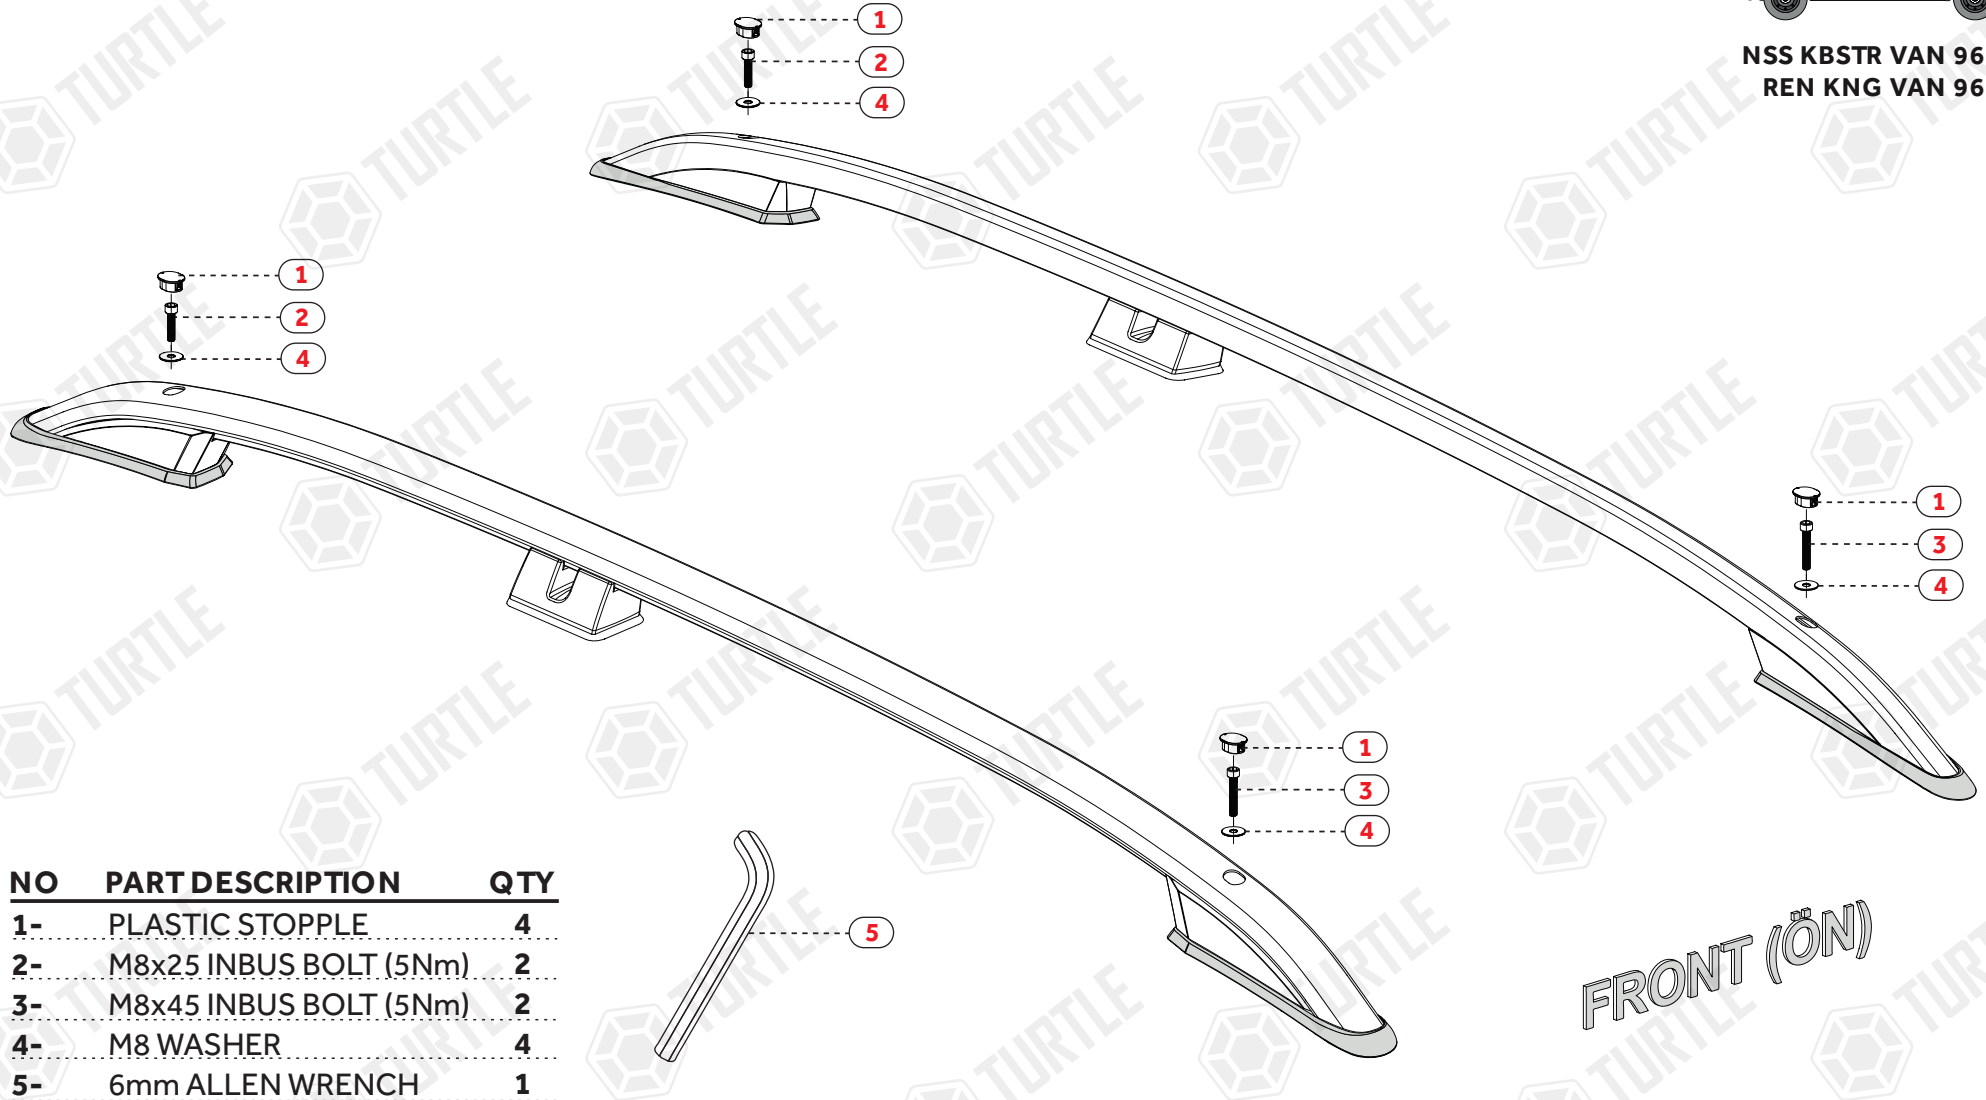

## ASSEMBLY INSTRUCTIONS (ROOF RAIL)

Product Code: MR01036 (Crown)

NO	PART DESCRIPTION	QTY
1-	PLASTIC STOPPLE	4
2-	M8x25 INBUS BOLT (5Nm)	2
3-	M8x45 INBUS BOLT (5Nm)	2
4-	M8 WASHER	4
5-	6mm ALLEN WRENCH	1