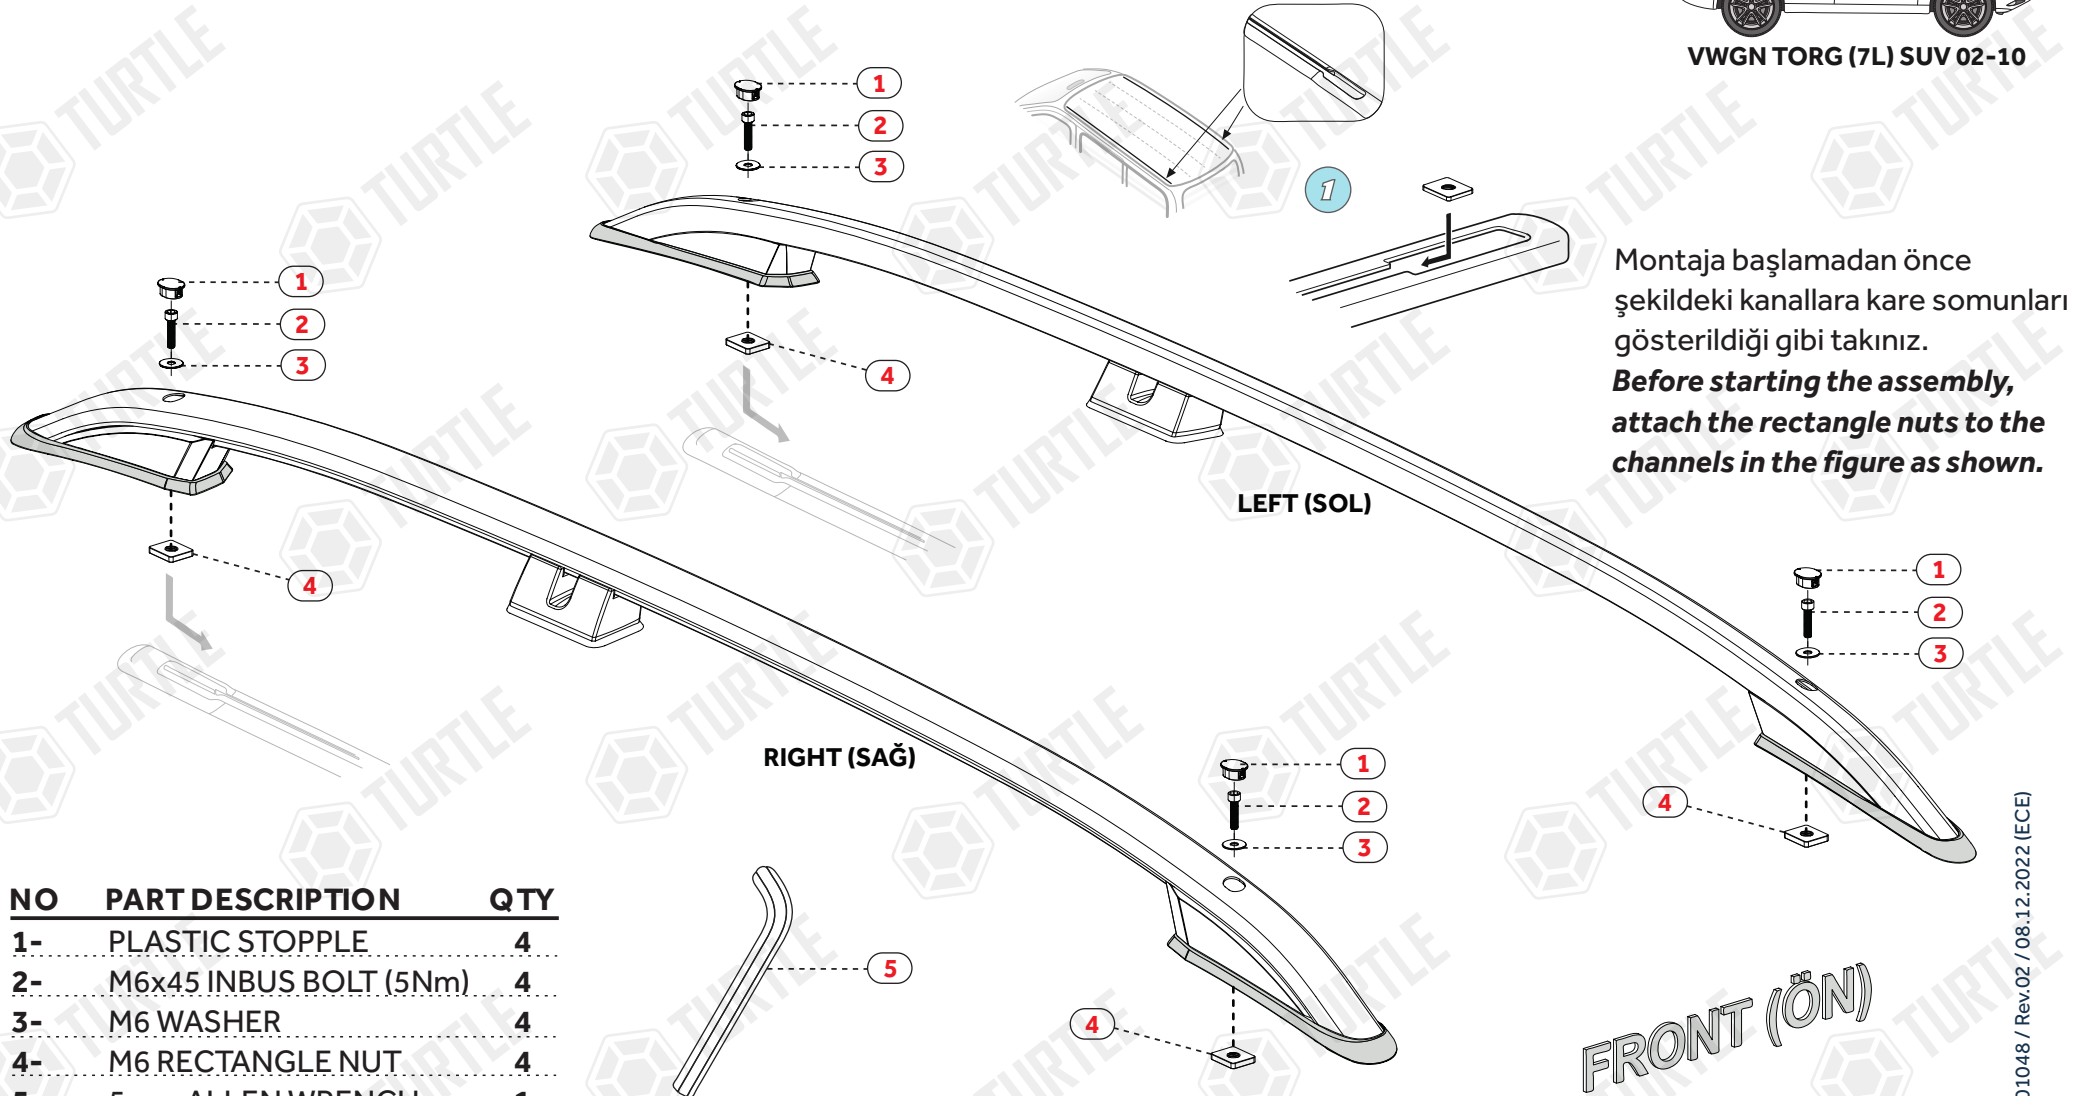

ASSEMBLY INSTRUCTIONS (ROOF RAIL)

Product Code: MR01048 (Crown)

FIRST TIME INSTALLATION

- * REMOVE PARTS FROM INSIDE THE PACKAGE AND CHECK THEM ALL
- * CONTACT YOUR DEALER IF ANY PART IS MISSING OR DAMAGED
- * USE THE EQUIPMENT SPECIFIED FOR INSTALLATION

VWGN TORG (7L) SUV 02-10

NO	PART DESCRIPTION	QTY
1-	PLASTIC STOPPLE	4
2-	M6x45 INBUS BOLT (5Nm)	4
3-	M6 WASHER	4
4-	M6 RECTANGLE NUT	4
5-	5mm ALLEN WRENCH	1