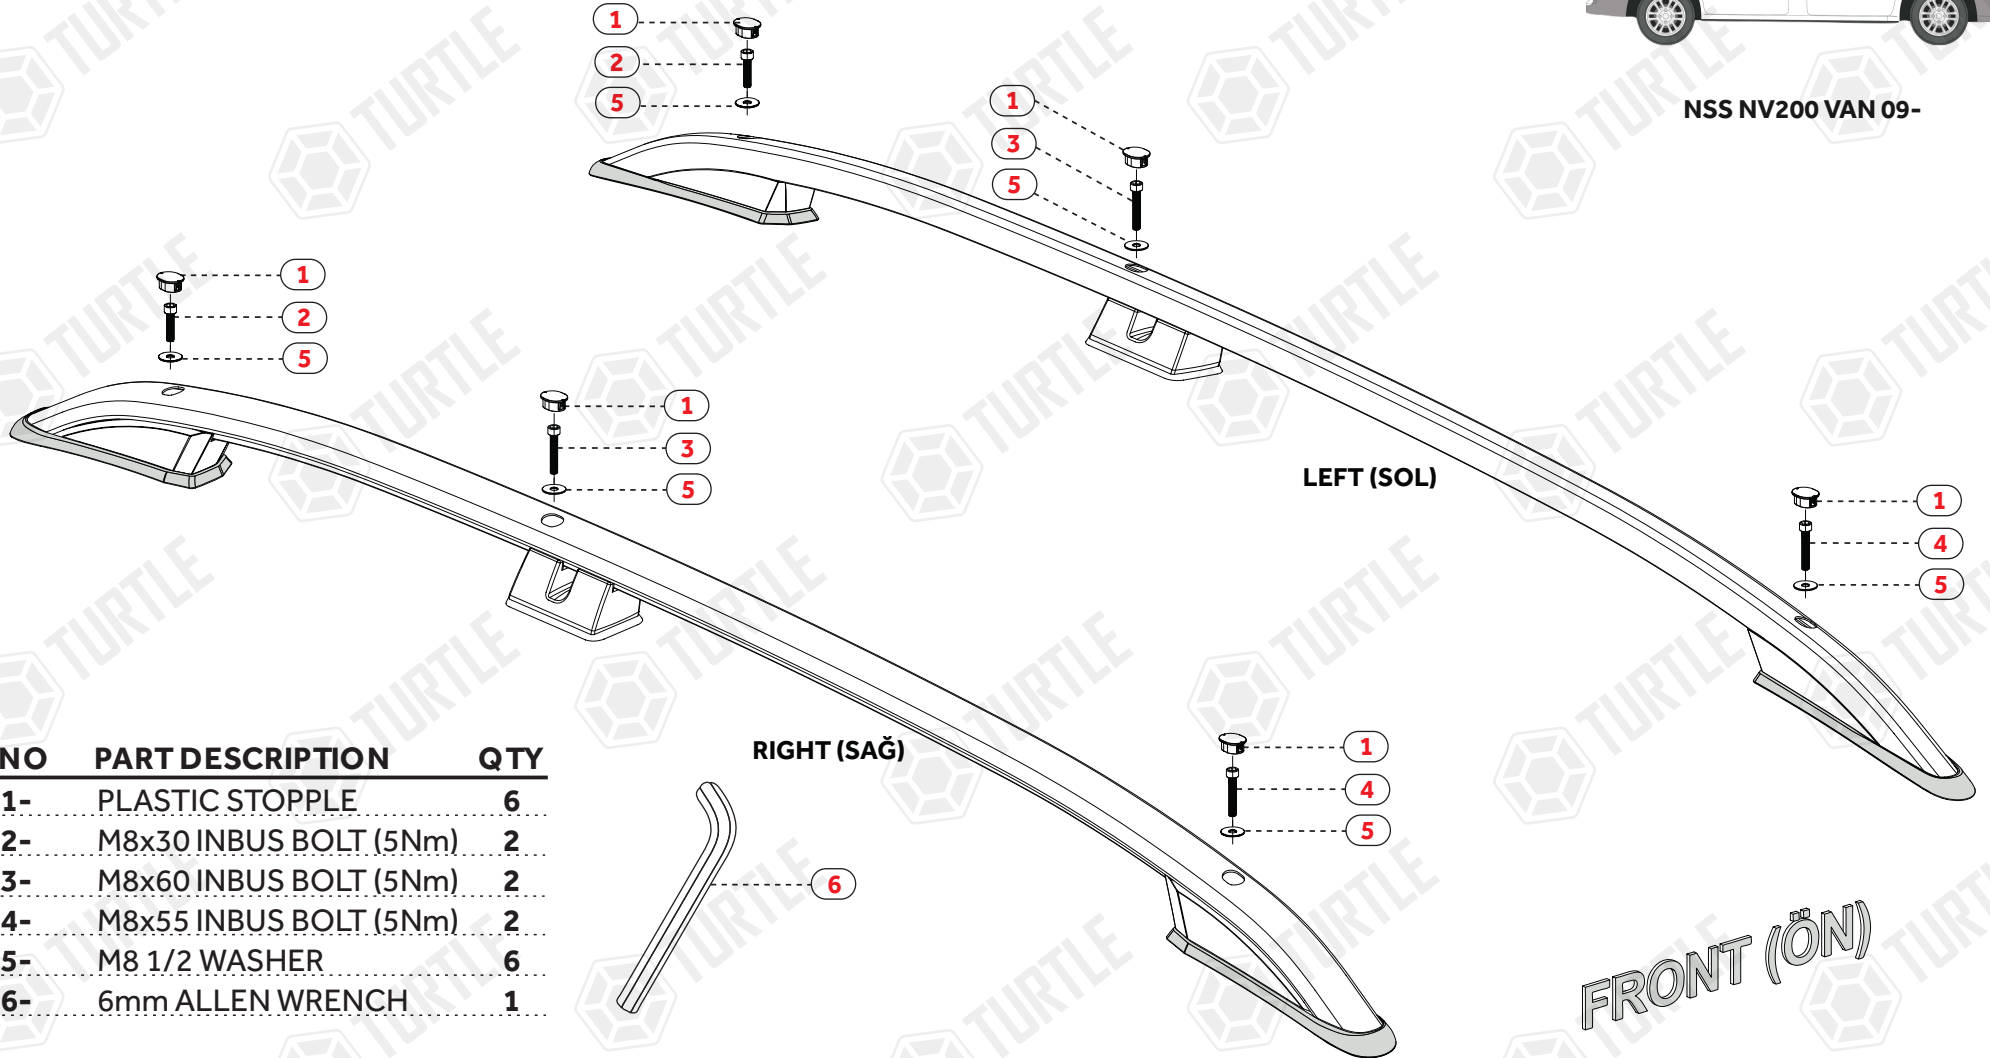

ASSEMBLY INSTRUCTIONS (ROOF RAIL)

Product Code: MR01078 (Crown)

FIRST TIME INSTALLATION

- * REMOVE PARTS FROM INSIDE THE PACKAGE AND CHECK THEM ALL
- * CONTACT YOUR DEALER IF ANY PART IS MISSING OR DAMAGED
- * USE THE EQUIPMENT SPECIFIED FOR INSTALLATION

NSS NV200 VAN 09-

NO	PART DESCRIPTION	QTY
1-	PLASTIC STOPPLE	6
2-	M8x30 INBUS BOLT (5Nm)	2
3-	M8x60 INBUS BOLT (5Nm)	2
4-	M8x55 INBUS BOLT (5Nm)	2
5-	M8 1/2 WASHER	6
6-	6mm ALLEN WRENCH	1