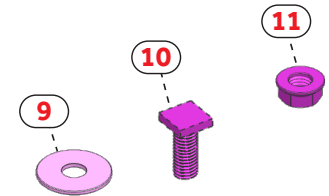

FIRST TIME INSTALLATION

- * REMOVE PARTS FROM INSIDE THE PACKAGE AND CHECK THEM ALL
- * CONTACT YOUR DEALER IF ANY PART IS MISSING OR DAMAGED
- * USE THE EQUIPMENT SPECIFIED FOR INSTALLATION

ASSEMBLY INSTRUCTIONS (BRACKET KIT)

Product Code: MB01019(A-TYPE)
MB01019(A-TYPE)

COMPATIBLE VEHICLES

DAC DSTR 10-17
NSS TRRN 14-
REN DSTR 10-17

USE OF CN-... PARTS

PACKAGE INCLUDED

1- CN-01 M8	2
2- CN-03 M8	6
3- D8 WASHER	8
4- M8 HEX NUT	8
5- CLAMPING PIECE	8
6- M8 SPECIAL BOLT	8
7- M6x15 LOCK HEADED BOLT	2
8- M6 HEX FLANGE NUT	2
9- D8 WASHER	8
10- M8x20 SQUARE BOLT	8
11- M8 FLANGE NUT	8