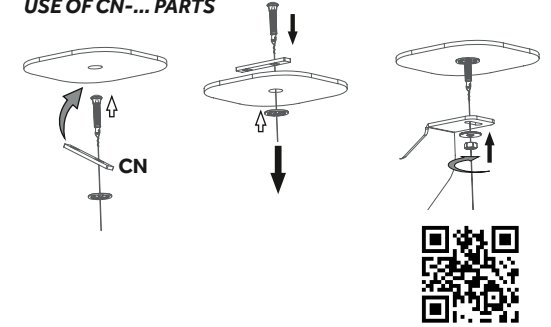

FIRST TIME INSTALLATION

- * REMOVE PARTS FROM INSIDE THE PACKAGE AND CHECK THEM ALL
- * CONTACT YOUR DEALER IF ANY PART IS MISSING OR DAMAGED
- * USE THE EQUIPMENT SPECIFIED FOR INSTALLATION

ASSEMBLY INSTRUCTIONS (BRACKET KIT)

Product Code: MB01019(A-TYPE)
MB01019(A-TYPE)

COMPATIBLE VEHICLES

DAC DSTR 10-17
NSS TRRN 14-
REN DSTR 10-17

USE OF CN-... PARTS

PACKAGE INCLUDED

1- CN-01 M8	2
2- CN-03 M8	6
3- D8 WASHER	8
4- M8 HEX NUT	8
5- CLAMPING PIECE	8
6- M8 SPECIAL BOLT	8
7- M6x15 LOCK HEADED BOLT	2
8- M6 HEX FLANGE NUT	2
9- D8 WASHER	8
10- M8x20 SQUARE BOLT	8
11- M8 FLANGE NUT	8