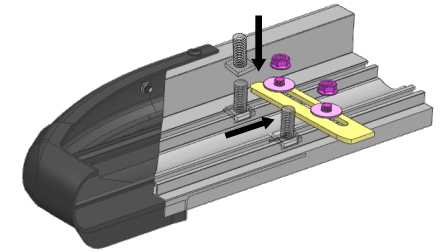

FIRST TIME INSTALLATION

- * REMOVE PARTS FROM INSIDE THE PACKAGE AND CHECK THEM ALL
- * CONTACT YOUR DEALER IF ANY PART IS MISSING OR DAMAGED
- * USE THE EQUIPMENT SPECIFIED FOR INSTALLATION

ASSEMBLY INSTRUCTIONS (BRACKET KIT)

Product Code: MB01019(A-TYPE)
MB01019(A-TYPE)

COMPATIBLE VEHICLES

DAC DSTR 10-17
NSS TRRN 14-
REN DSTR 10-17

USE OF CN-... PARTS

PACKAGE INCLUDED

1- CN-01 M8	2
2- CN-03 M8	6
3- D8 WASHER	8
4- M8 HEX NUT	8
5- CLAMPING PIECE	8
6- M8 SPECIAL BOLT	8
7- M6x15 LOCK HEADED BOLT	2
8- M6 HEX FLANGE NUT	2
9- D8 WASHER	8
10- M8x20 SQUARE BOLT	8
11- M8 FLANGE NUT	8