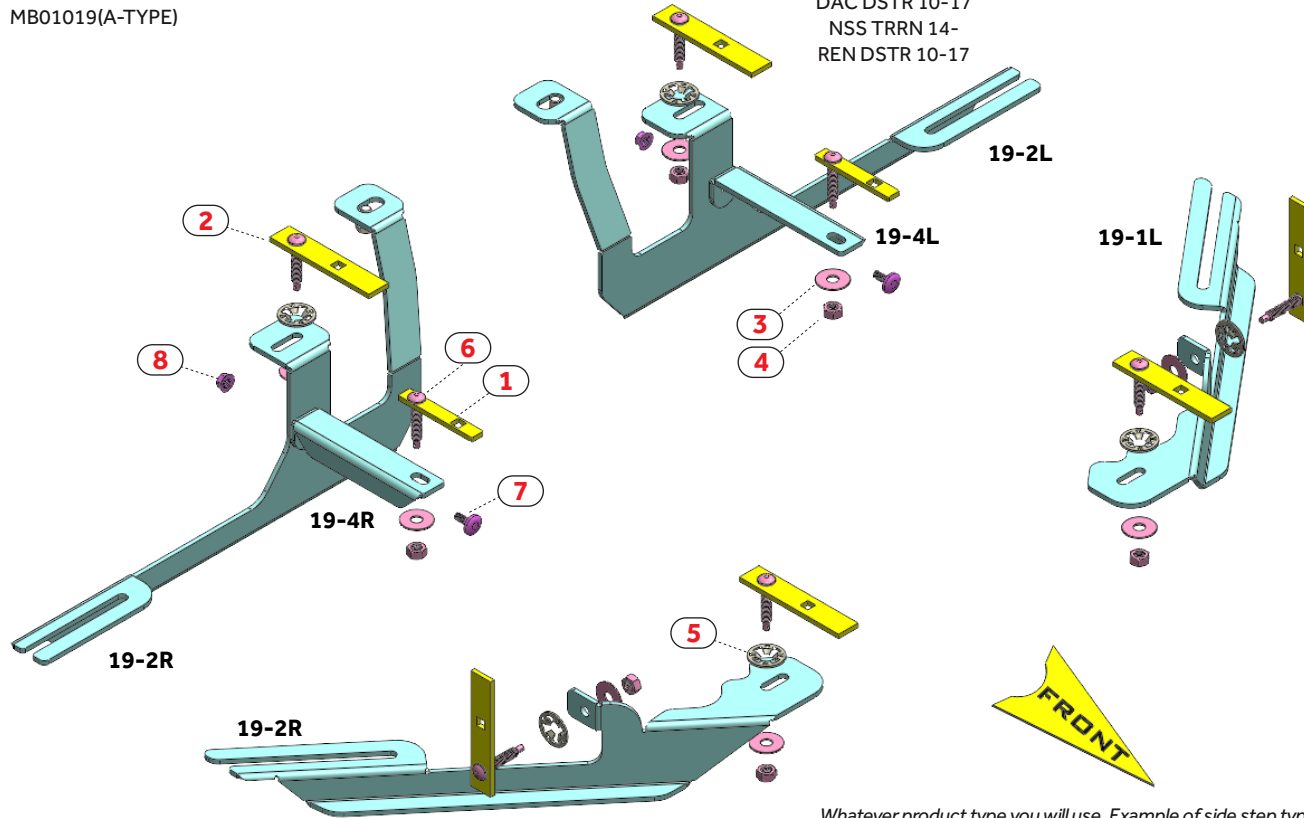

FIRST TIME INSTALLATION

- * REMOVE PARTS FROM INSIDE THE PACKAGE AND CHECK THEM ALL
- * CONTACT YOUR DEALER IF ANY PART IS MISSING OR DAMAGED
- * USE THE EQUIPMENT SPECIFIED FOR INSTALLATION

ASSEMBLY INSTRUCTIONS (BRACKET KIT)

Product Code: MB01019(A-TYPE)
MB01019(A-TYPE)

COMPATIBLE VEHICLES

DAC DSTR 10-17
NSS TRRN 14-
REN DSTR 10-17

USE OF CN-... PARTS

PACKAGE INCLUDED

1- CN-01 M8	2
2- CN-03 M8	6
3- D8 WASHER	8
4- M8 HEX NUT	8
5- CLAMPING PIECE	8
6- M8 SPECIAL BOLT	8
7- M6x15 LOCK HEADED BOLT	2
8- M6 HEX FLANGE NUT	2
9- D8 WASHER	8
10- M8x20 SQUARE BOLT	8
11- M8 FLANGE NUT	8

ZIPLOCK BAG

Whatever product type you will use, Example of side step types;

Type A (Alyans, Sapphire, Emerald)

Type B (Brillant, Another, Pearl, Ring, Plus) / Type E (Era)

Assemble the parts through the matching fixing holes.

Kullanacağınız ürün tipi hangisiyse, Parçaları ona uyumlu olan bağlantı deliklerinden birleştiriniz.

MB01019/MB02019/ Rev.00/ 28.12.23 (AYŞENUİR)