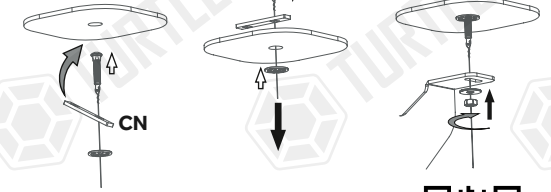

FIRST TIME INSTALLATION

- * REMOVE PARTS FROM INSIDE THE PACKAGE AND CHECK THEM ALL
- * CONTACT YOUR DEALER IF ANY PART IS MISSING OR DAMAGED
- * USE THE EQUIPMENT SPECIFIED FOR INSTALLATION

ASSEMBLY INSTRUCTIONS (BRACKET KIT)

Product Code: MB01089 (A-TYPE)

MB02089 (B-TYPE)

COMPATIBLE VEHICLES

NSS PFNDR (R52) SUV 13-20

USE OF CN-... PARTS

PACKAGE INCLUDED

1- CN-01	10
2- M8 SPECIAL BOLT	10
3- CLAMPING PIECE	10
4- D8 WASHER	10
5- M8 HEX NUT	10
6- M8x20 SQUARE NECK BOLT	1
7- M8 HEX FLANGE NUT	1
8- M6x20 HEX BOLT	3
9- D6 WASHER	3
10- D8 WASHER	12
11- M8x20 SQUARE BOLT	12
12- M8 FLANGE NUT	12