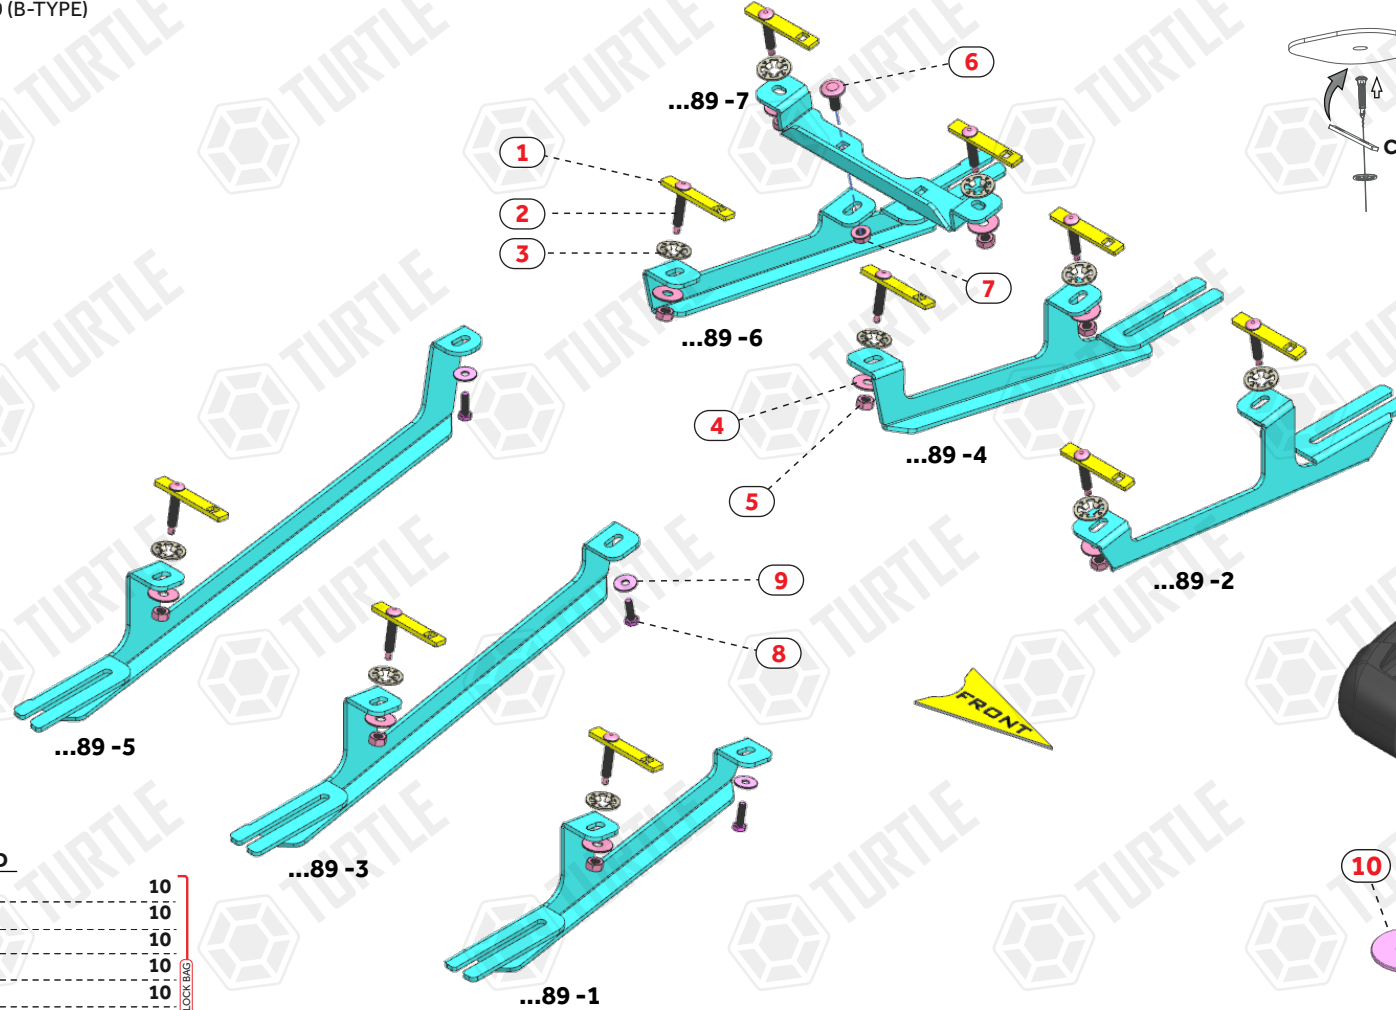

FIRST TIME INSTALLATION

- * REMOVE PARTS FROM INSIDE THE PACKAGE AND CHECK THEM ALL
- * CONTACT YOUR DEALER IF ANY PART IS MISSING OR DAMAGED
- * USE THE EQUIPMENT SPECIFIED FOR INSTALLATION

ASSEMBLY INSTRUCTIONS (BRACKET KIT)

Product Code: MB01089 (A-TYPE)

MB02089 (B-TYPE)

COMPATIBLE VEHICLES

NSS PFNDR (R52) SUV 13-20

USE OF CN-... PARTS

PACKAGE INCLUDED

1- CN-01	10
2- M8 SPECIAL BOLT	10
3- CLAMPING PIECE	10
4- D8 WASHER	10
5- M8 HEX NUT	10
6- M8x20 SQUARE NECK BOLT	1
7- M8 HEX FLANGE NUT	1
8- M6x20 HEX BOLT	3
9- D6 WASHER	3
10- D8 WASHER	12
11- M8x20 SQUARE BOLT	12
12- M8 FLANGE NUT	12

ZIP LOCK BAG