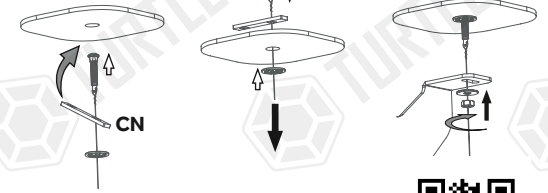

FIRST TIME INSTALLATION

- * REMOVE PARTS FROM INSIDE THE PACKAGE AND CHECK THEM ALL
- * CONTACT YOUR DEALER IF ANY PART IS MISSING OR DAMAGED
- * USE THE EQUIPMENT SPECIFIED FOR INSTALLATION

ASSEMBLY INSTRUCTIONS (BRACKET KIT)

Product Code: MB01118 (A-TYPE)
MB02118 (B-TYPE)

COMPATIBLE VEHICLES

TYT RV4 (XA30) 06-12
TYT RV4 (XA40) 13-18

USE OF CN-... PARTS

PACKAGE INCLUDED

1- CN-03 M8	4
2- D8 WASHER	4
3- M8 HEX NUT	4
4- M8 SPECIAL BOLT	4
5- D8 CLAMPING PIECE	4
6- D8 WASHER	8
7- M8x20 SQUARE BOLT	8
8- M8 FLANGE NUT	8