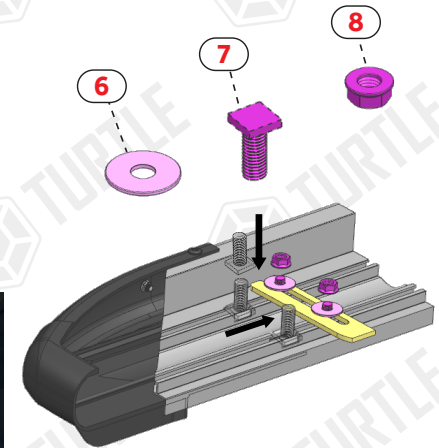

FIRST TIME INSTALLATION

- * REMOVE PARTS FROM INSIDE THE PACKAGE AND CHECK THEM ALL
- * CONTACT YOUR DEALER IF ANY PART IS MISSING OR DAMAGED
- * USE THE EQUIPMENT SPECIFIED FOR INSTALLATION

ASSEMBLY INSTRUCTIONS (BRACKET KIT)

Product Code: MB01118 (A-TYPE)
MB02118 (B-TYPE)

COMPATIBLE VEHICLES

TYT RV4 (XA30) 06-12
TYT RV4 (XA40) 13-18

USE OF CN-... PARTS

PACKAGE INCLUDED

1- CN-03 M8	4
2- D8 WASHER	4
3- M8 HEX NUT	4
4- M8 SPECIAL BOLT	4
5- D8 CLAMPING PIECE	4
6- D8 WASHER	8
7- M8x20 SQUARE BOLT	8
8- M8 FLANGE NUT	8