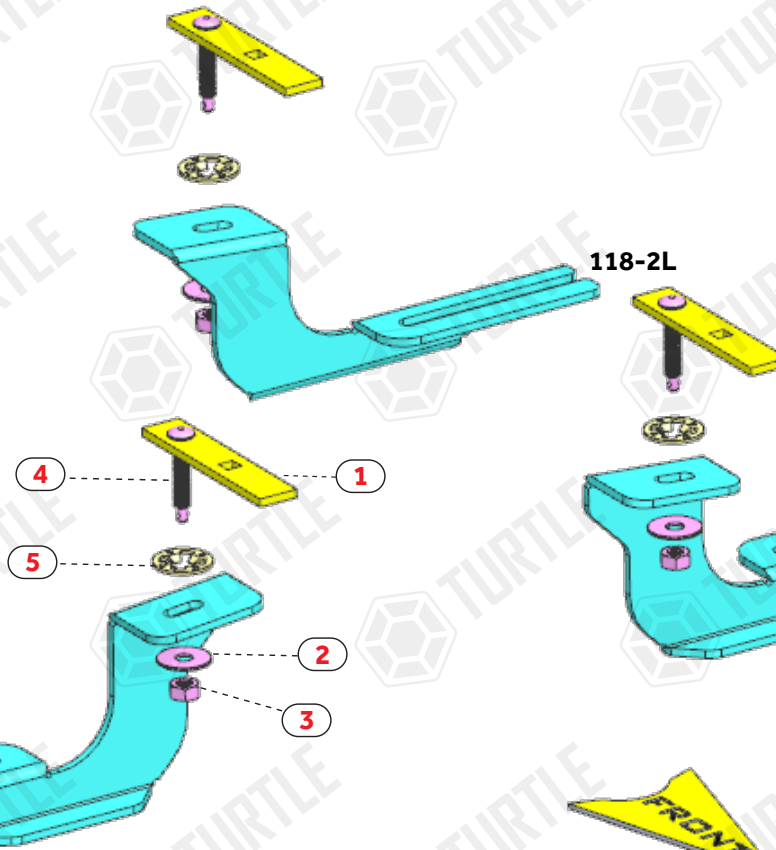

FIRST TIME INSTALLATION

- * REMOVE PARTS FROM INSIDE THE PACKAGE AND CHECK THEM ALL
- * CONTACT YOUR DEALER IF ANY PART IS MISSING OR DAMAGED
- * USE THE EQUIPMENT SPECIFIED FOR INSTALLATION

ASSEMBLY INSTRUCTIONS (BRACKET KIT)

Product Code: MB01118 (A-TYPE)
MB02118 (B-TYPE)

COMPATIBLE VEHICLES

TYT RV4 (XA30) 06-12
TYT RV4 (XA40) 13-18

USE OF CN-... PARTS

PACKAGE INCLUDED

1- CN-03 M8	4
2- D8 WASHER	4
3- M8 HEX NUT	4
4- M8 SPECIAL BOLT	4
5- D8 CLAMPING PIECE	4
6- D8 WASHER	8
7- M8x20 SQUARE BOLT	8
8- M8 FLANGE NUT	8

ZIPLOCK BAG