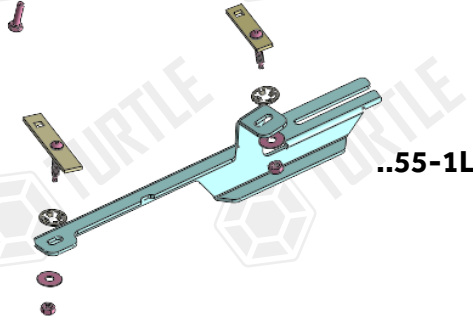

### USE OF CN-... PARTS

..55-3R

..55-2R

..55-1R

..55-3L

..55-2L

..55-1L

7

### PACKAGE INCLUDED

1- CN-2 M8	4
2- CN-3 M8	4
3- M8 SPECIAL BOLT	8
4- CLAMPING PIECE	8
5- D8 WASHER	8
6- M8 HEX NUT	8
7- D8 WASHER	12
8- M8x20 SQUARE BOLT	12
9- M8 FLANGE NUT	12

REAR

MIDDLE

FRONT