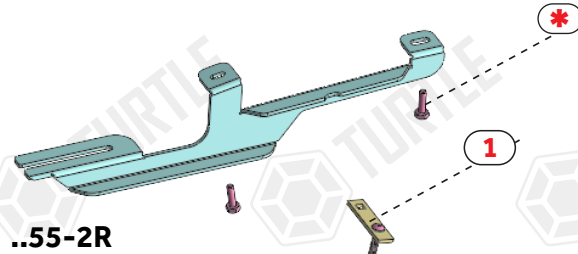

FIRST TIME INSTALLATION

- REMOVE PARTS FROM INSIDE THE PACKAGE AND CHECK THEM ALL
- CONTACT YOUR DEALER IF ANY PART IS MISSING OR DAMAGED
- USE THE EQUIPMENT SPECIFIED FOR INSTALLATION

ASSEMBLY INSTRUCTIONS (BRACKET KIT)

Product Code: MB01055 (A TYPE)

MB02055 (B TYPE)

* Car's Own Bolt

COMPATIBLE VEHICLES

HYN TCSN (TL) 16-21 5dr SUV

USE OF CN-... PARTS

..55-3R

..55-2R

..55-1R

..55-3L

..55-2L

..55-1L

7

8

9

PACKAGE INCLUDED

1- CN-2 M8	4
2- CN-3 M8	4
3- M8 SPECIAL BOLT	8
4- CLAMPING PIECE	8
5- D8 WASHER	8
6- M8 HEX NUT	8
7- D8 WASHER	12
8- M8x20 SQUARE BOLT	12
9- M8 FLANGE NUT	12

REAR

MIDDLE

FRONT