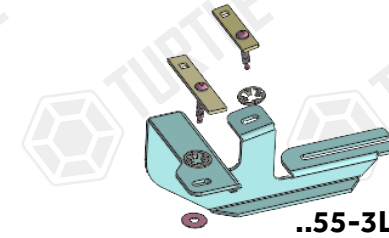

### USE OF CN-... PARTS

..55-3R

..55-2R

..55-1R

..55-3L

..55-2L

..55-1L

7

### PACKAGE INCLUDED

1- CN-2 M8	4
2- CN-3 M8	4
3- M8 SPECIAL BOLT	8
4- CLAMPING PIECE	8
5- D8 WASHER	8
6- M8 HEX NUT	8
7- D8 WASHER	12
8- M8x20 SQUARE BOLT	12
9- M8 FLANGE NUT	12

REAR

MIDDLE

FRONT