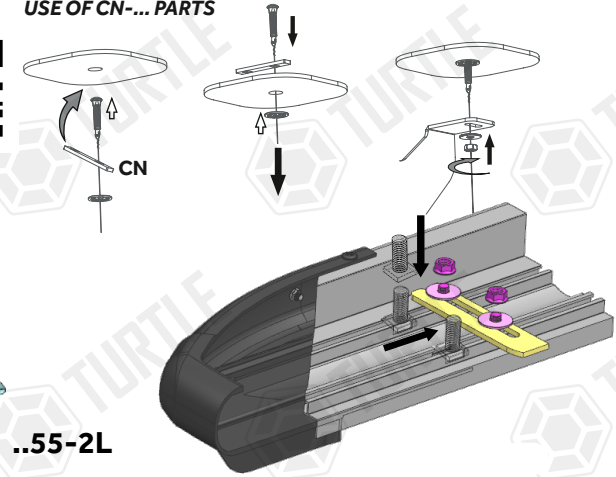

### ASSEMBLY INSTRUCTIONS (BRACKET KIT)

Product Code: MB01055 (A TYPE)

MB02055 (B TYPE)

\* Car's Own Bolt

### USE OF CN-... PARTS

..55-3R

..55-2R

..55-1R

..55-3L

..55-2L

..55-1L

7