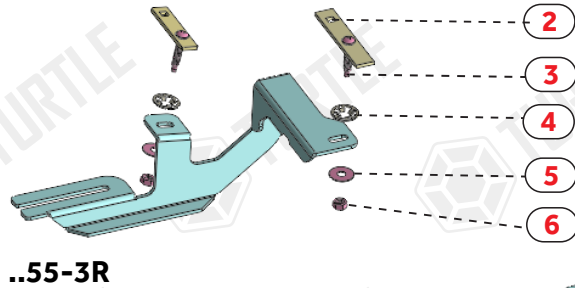

FIRST TIME INSTALLATION

- REMOVE PARTS FROM INSIDE THE PACKAGE AND CHECK THEM ALL
- CONTACT YOUR DEALER IF ANY PART IS MISSING OR DAMAGED
- USE THE EQUIPMENT SPECIFIED FOR INSTALLATION

ASSEMBLY INSTRUCTIONS (BRACKET KIT)

Product Code: MB01055 (A TYPE)

MB02055 (B TYPE)

* Car's Own Bolt

COMPATIBLE VEHICLES

HYN TCSN (TL) 16-21 5dr SUV

USE OF CN-... PARTS

..55-3R