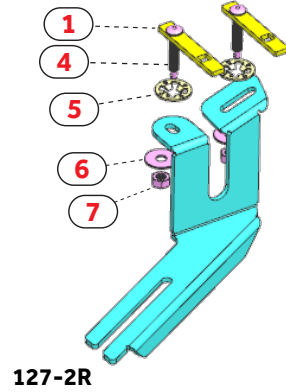

Product Code: MB01127(A/B/O-TYPE)

MB02127

MB03127

COMPATIBLE VEHICLES

- VWGN CARVL (T5/T6) 03-
- VWGN MVAN (T5/T6) 03-
- VWGN SHTTL (T5/T6) 03-
- VWGN TRNSPRT (T5/T6) 03-

USE OF CN-... PARTS

127-2R

127-2L

127-1L

127-3R

127-1L

127-1R

PACKAGE INCLUDED

1- CN-01 M8	9
2- CN-05 M8	1
3- CN-09 M8	1
4- M8 SPECIAL BOLT	9
5- CLAMPING PIECE	11
6- D8 WASHER	12
7- M8 HEX NUT	11
8- M8x25 HEX BOLT	1
9- M8x30 LOCK HEADED BOLT	2
10- D8 WASHER	12
11- M8x20 SQUARE BOLT	12
12- M8 FLANGE NUT	12