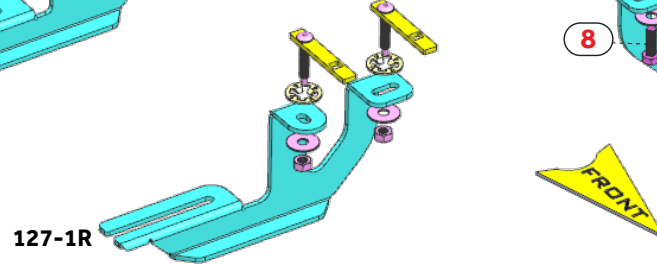

Product Code: MB01127(A/B/O-TYPE)

MB02127

MB03127

COMPATIBLE VEHICLES

- VWGN CARVL (T5/T6) 03-
- VWGN MVAN (T5/T6) 03-
- VWGN SHTTL (T5/T6) 03-
- VWGN TRNSPRT (T5/T6) 03-

USE OF CN-... PARTS

127-2R

127-2L

127-1L

127-3R

127-1L

127-1R

PACKAGE INCLUDED

1- CN-01 M8	9
2- CN-05 M8	1
3- CN-09 M8	1
4- M8 SPECIAL BOLT	9
5- CLAMPING PIECE	11
6- D8 WASHER	12
7- M8 HEX NUT	11
8- M8x25 HEX BOLT	1
9- M8x30 LOCK HEADED BOLT	2
10- D8 WASHER	12
11- M8x20 SQUARE BOLT	12
12- M8 FLANGE NUT	12