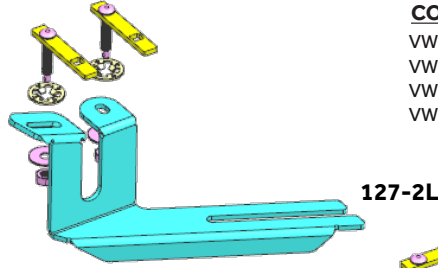

Product Code: MB01127(A/B/O-TYPE)

MB02127

MB03127

COMPATIBLE VEHICLES

- VWGN CARVL (T5/T6) 03-
- VWGN MVAN (T5/T6) 03-
- VWGN SHTTL (T5/T6) 03-
- VWGN TRNSPRT (T5/T6) 03-

USE OF CN-... PARTS

127-2R

127-2L

127-1L

127-3R

127-1L

127-1R

PACKAGE INCLUDED

1- CN-01 M8	9
2- CN-05 M8	1
3- CN-09 M8	1
4- M8 SPECIAL BOLT	9
5- CLAMPING PIECE	11
6- D8 WASHER	12
7- M8 HEX NUT	11
8- M8x25 HEX BOLT	1
9- M8x30 LOCK HEADED BOLT	2
10- D8 WASHER	12
11- M8x20 SQUARE BOLT	12
12- M8 FLANGE NUT	12