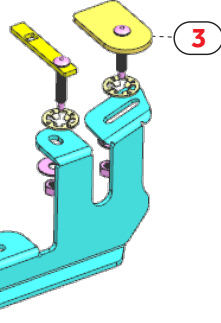

Product Code: MB01127(A/B/O-TYPE)

MB02127

MB03127

COMPATIBLE VEHICLES

- VWGN CARVL (T5/T6) 03-
- VWGN MVAN (T5/T6) 03-
- VWGN SHTTL (T5/T6) 03-
- VWGN TRNSPRT (T5/T6) 03-

USE OF CN-... PARTS

127-2R

127-2L

127-1L

127-3R

127-1L

127-1R

PACKAGE INCLUDED

1- CN-01 M8	9
2- CN-05 M8	1
3- CN-09 M8	1
4- M8 SPECIAL BOLT	9
5- CLAMPING PIECE	11
6- D8 WASHER	12
7- M8 HEX NUT	11
8- M8x25 HEX BOLT	1
9- M8x30 LOCK HEADED BOLT	2
10- D8 WASHER	12
11- M8x20 SQUARE BOLT	12
12- M8 FLANGE NUT	12