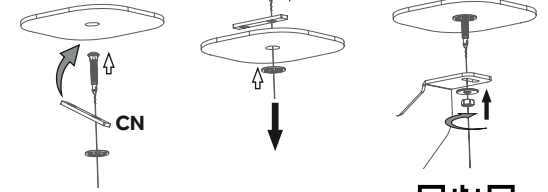

FIRST TIME INSTALLATION

- REMOVE PARTS FROM INSIDE THE PACKAGE AND CHECK THEM ALL
- CONTACT YOUR DEALER IF ANY PART IS MISSING OR DAMAGED
- USE THE EQUIPMENT SPECIFIED FOR INSTALLATION

ASSEMBLY INSTRUCTIONS (BRACKET KIT)

Product Code: MB01127(A/B/O-TYPE)

MB02127

MB03127

COMPATIBLE VEHICLES

- VWGN CARVL (T5/T6) 03-
- VWGN MVAN (T5/T6) 03-
- VWGN SHTTL (T5/T6) 03-
- VWGN TRNSPRT (T5/T6) 03-

USE OF CN-... PARTS

127-2R