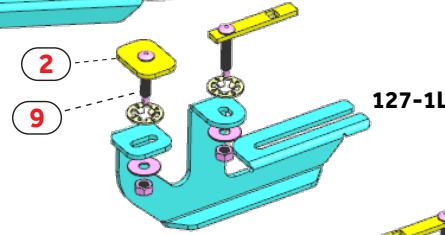

Product Code: MB01127(A/B/O-TYPE)

MB02127

MB03127

COMPATIBLE VEHICLES

- VWGN CARVL (T5/T6) 03-
- VWGN MVAN (T5/T6) 03-
- VWGN SHTTL (T5/T6) 03-
- VWGN TRNSPRT (T5/T6) 03-

USE OF CN-... PARTS

127-2R

127-2L

127-1L

127-3R

127-1L

127-1R

PACKAGE INCLUDED

1- CN-01 M8	9
2- CN-05 M8	1
3- CN-09 M8	1
4- M8 SPECIAL BOLT	9
5- CLAMPING PIECE	11
6- D8 WASHER	12
7- M8 HEX NUT	11
8- M8x25 HEX BOLT	1
9- M8x30 LOCK HEADED BOLT	2
10- D8 WASHER	12
11- M8x20 SQUARE BOLT	12
12- M8 FLANGE NUT	12