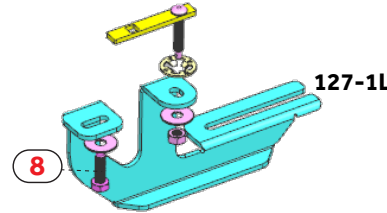

Product Code: MB01127(A/B/O-TYPE)

MB02127

MB03127

COMPATIBLE VEHICLES

- VWGN CARVL (T5/T6) 03-
- VWGN MVAN (T5/T6) 03-
- VWGN SHTTL (T5/T6) 03-
- VWGN TRNSPRT (T5/T6) 03-

USE OF CN-... PARTS

127-2R

127-2L

127-1L

127-3R

127-1L

127-1R

PACKAGE INCLUDED

1- CN-01 M8	9
2- CN-05 M8	1
3- CN-09 M8	1
4- M8 SPECIAL BOLT	9
5- CLAMPING PIECE	11
6- D8 WASHER	12
7- M8 HEX NUT	11
8- M8x25 HEX BOLT	1
9- M8x30 LOCK HEADED BOLT	2
10- D8 WASHER	12
11- M8x20 SQUARE BOLT	12
12- M8 FLANGE NUT	12