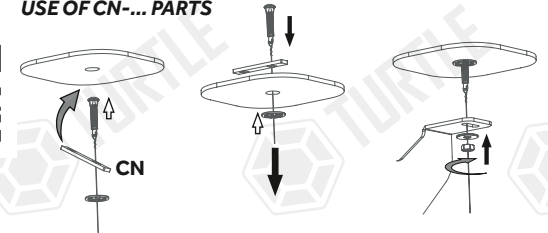

FIRST TIME INSTALLATION

- * REMOVE PARTS FROM INSIDE THE PACKAGE AND CHECK THEM ALL
- * CONTACT YOUR DEALER IF ANY PART IS MISSING OR DAMAGED
- * USE THE EQUIPMENT SPECIFIED FOR INSTALLATION

ASSEMBLY INSTRUCTIONS (BRACKET KIT)

Product Code: MB01150 (A TYPE)
MB02150(B TYPE)

COMPATIBLE VEHICLES

RENAULT CAPTUR (JB/JE) SUV 20-

USE OF CN-... PARTS

PACKAGE INCLUDED

1- CN-012 M8	8	ZIPLOCK BAG
2- M8 SPECIAL BOLT	8	
3- CLAMPING PIECE	8	
4- D8 WASHER	8	
5- M8 HEX NUT	8	
6- D8 WASHER	16	
7- M8x20 SQUARE BOLT	16	
8- M8 FLANGENUT	16	