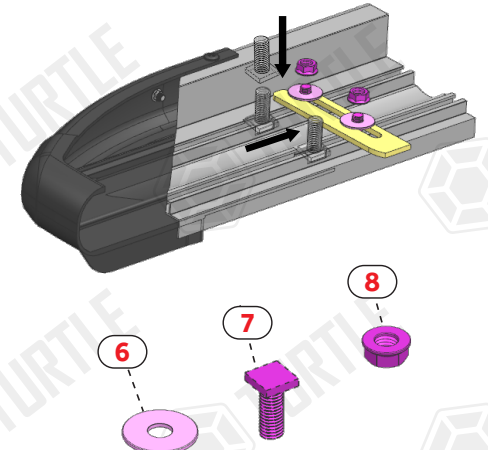

FIRST TIME INSTALLATION

- * REMOVE PARTS FROM INSIDE THE PACKAGE AND CHECK THEM ALL
- * CONTACT YOUR DEALER IF ANY PART IS MISSING OR DAMAGED
- * USE THE EQUIPMENT SPECIFIED FOR INSTALLATION

ASSEMBLY INSTRUCTIONS (BRACKET KIT)

Product Code: MB01150 (A TYPE)
MB02150(B TYPE)

COMPATIBLE VEHICLES

RENAULT CAPTUR (JB/JE) SUV 20-

USE OF CN-... PARTS

PACKAGE INCLUDED

1- CN-012 M8	8	ZIPLOCK BAG
2- M8 SPECIAL BOLT	8	
3- CLAMPING PIECE	8	
4- D8 WASHER	8	
5- M8 HEX NUT	8	
6- D8 WASHER	16	
7- M8x20 SQUARE BOLT	16	
8- M8 FLANGENUT	16	