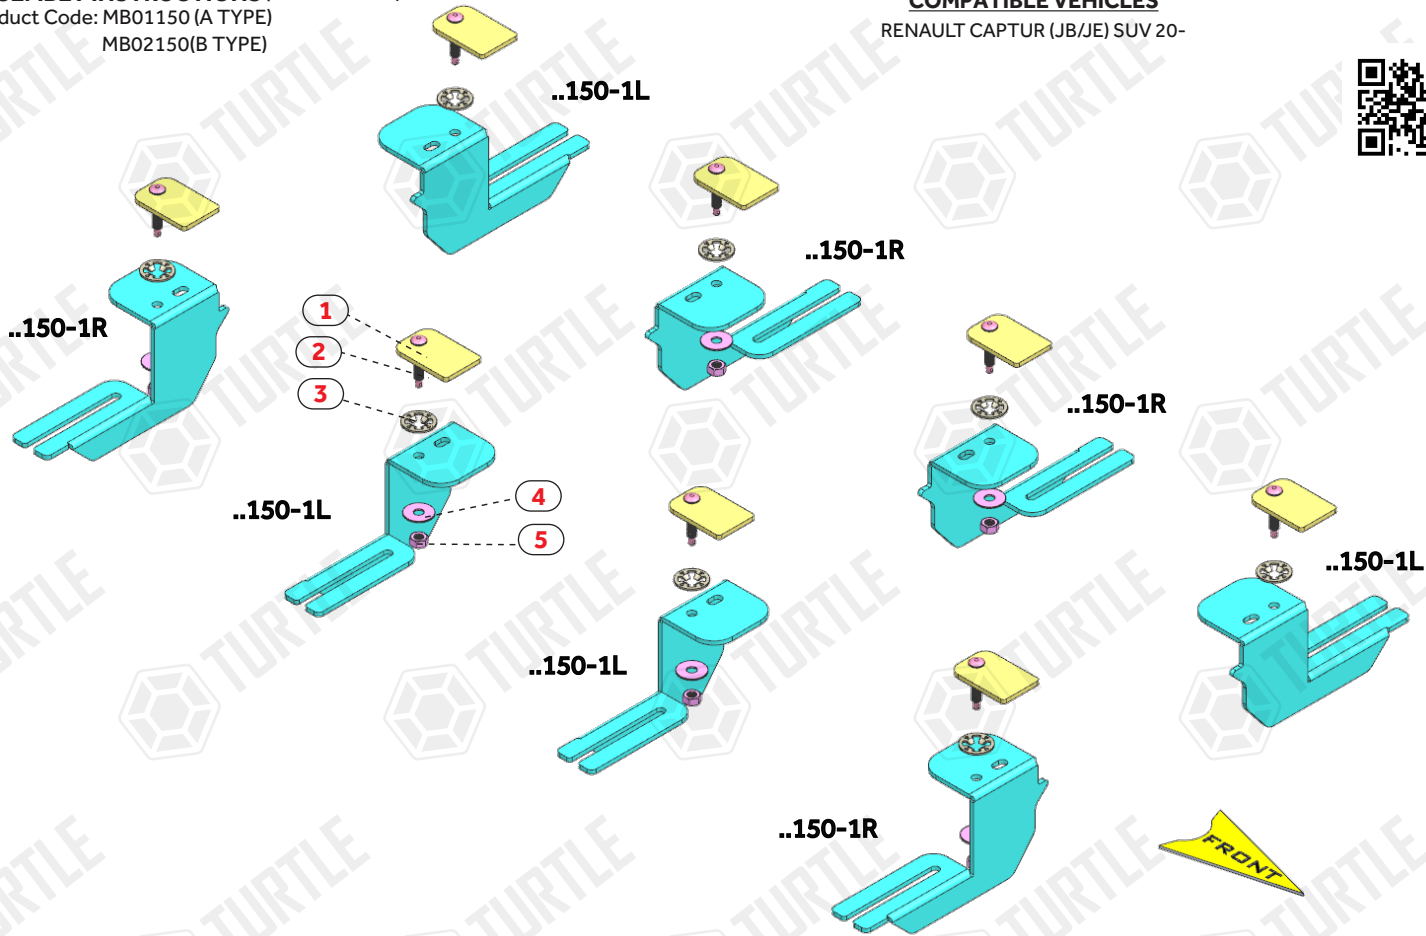

FIRST TIME INSTALLATION

- * REMOVE PARTS FROM INSIDE THE PACKAGE AND CHECK THEM ALL
- * CONTACT YOUR DEALER IF ANY PART IS MISSING OR DAMAGED
- * USE THE EQUIPMENT SPECIFIED FOR INSTALLATION

ASSEMBLY INSTRUCTIONS (BRACKET KIT)

Product Code: MB01150 (A TYPE)
MB02150(B TYPE)

COMPATIBLE VEHICLES

RENAULT CAPTUR (JB/JE) SUV 20-

USE OF CN-... PARTS

PACKAGE INCLUDED

1- CN-012 M8	8	ZIPLOCK BAG
2- M8 SPECIAL BOLT	8	
3- CLAMPING PIECE	8	
4- D8 WASHER	8	
5- M8 HEX NUT	8	
6- D8 WASHER	16	
7- M8x20 SQUARE BOLT	16	
8- M8 FLANGENUT	16	