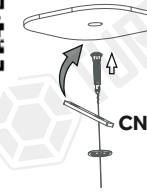

FIRST TIME INSTALLATION

- * REMOVE PARTS FROM INSIDE THE PACKAGE AND CHECK THEM ALL
- * CONTACT YOUR DEALER IF ANY PART IS MISSING OR DAMAGED
- * USE THE EQUIPMENT SPECIFIED FOR INSTALLATION

ASSEMBLY INSTRUCTIONS (BRACKET KIT)

USE OF CN-... PARTS

For Single Door

81-3

81-6

81-2L

1

81-1L

Aracınız tek kapılı ise; sol orta bağlantıları bu şekilde uygulayınız. If your vehicle has a single door; apply left middle connetions like this.