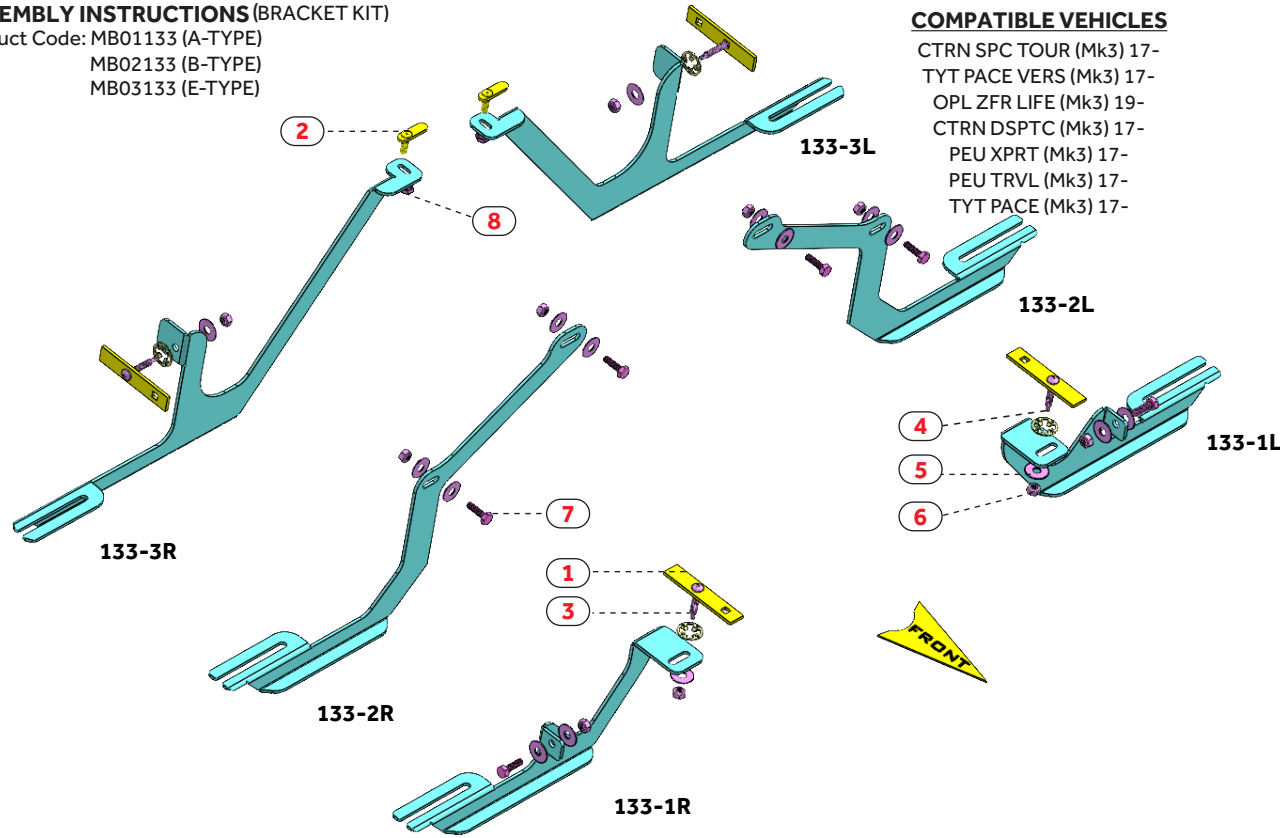

FIRST TIME INSTALLATION

- * REMOVE PARTS FROM INSIDE THE PACKAGE AND CHECK THEM ALL
- * CONTACT YOUR DEALER IF ANY PART IS MISSING OR DAMAGED
- * USE THE EQUIPMENT SPECIFIED FOR INSTALLATION

ASSEMBLY INSTRUCTIONS (BRACKET KIT)

Product Code: MB01133 (A-TYPE)
MB02133 (B-TYPE)
MB03133 (E-TYPE)

COMPATIBLE VEHICLES

CTRN SPC TOUR (Mk3) 17-
TYT PACE VERS (Mk3) 17-
OPL ZFR LIFE (Mk3) 19-
CTRN DSPTC (Mk3) 17-
PEU XPRT (Mk3) 17-
PEU TRVL (Mk3) 17-
TYT PACE (Mk3) 17-

USE OF CN-... PARTS

PACKAGE INCLUDED

1- CN-03 M8	4	ZIPLOCK BAG	
2- CN-08 M6	2		
3- M8 SPECIAL BOLT	4		
4- CLAMPING PIECE	6		
5- D8 WASHER	16		
6- M8 HEX NUT	10		
7- M8x25 HEX BOLT	6		
8- M6 HEX FLANGE NUT	2		
9- D8 WASHER	12		ZIPLOCK BAG
10- M8x20 SQUARE BOLT	12		
11- M8 FLANGE NUT	12		