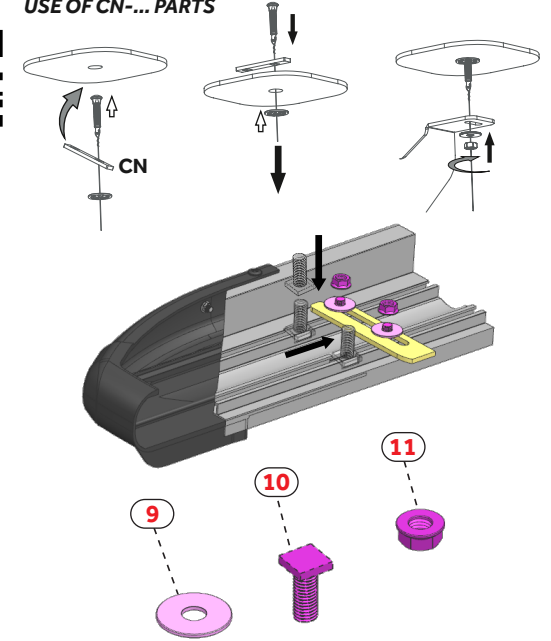

FIRST TIME INSTALLATION

- * REMOVE PARTS FROM INSIDE THE PACKAGE AND CHECK THEM ALL
- * CONTACT YOUR DEALER IF ANY PART IS MISSING OR DAMAGED
- * USE THE EQUIPMENT SPECIFIED FOR INSTALLATION

ASSEMBLY INSTRUCTIONS (BRACKET KIT)

Product Code: MB01133 (A-TYPE)
MB02133 (B-TYPE)
MB03133 (E-TYPE)

COMPATIBLE VEHICLES

CTRN SPC TOUR (Mk3) 17-
TYT PACE VERS (Mk3) 17-
OPL ZFR LIFE (Mk3) 19-
CTRN DSPTC (Mk3) 17-
PEU XPRT (Mk3) 17-
PEU TRVL (Mk3) 17-
TYT PACE (Mk3) 17-

USE OF CN-... PARTS

PACKAGE INCLUDED

1- CN-03 M8	4	ZIPLOCK BAG	
2- CN-08 M6	2		
3- M8 SPECIAL BOLT	4		
4- CLAMPING PIECE	6		
5- D8 WASHER	16		
6- M8 HEX NUT	10		
7- M8x25 HEX BOLT	6		
8- M6 HEX FLANGE NUT	2		
9- D8 WASHER	12		ZIPLOCK BAG
10- M8x20 SQUARE BOLT	12		
11- M8 FLANGE NUT	12		