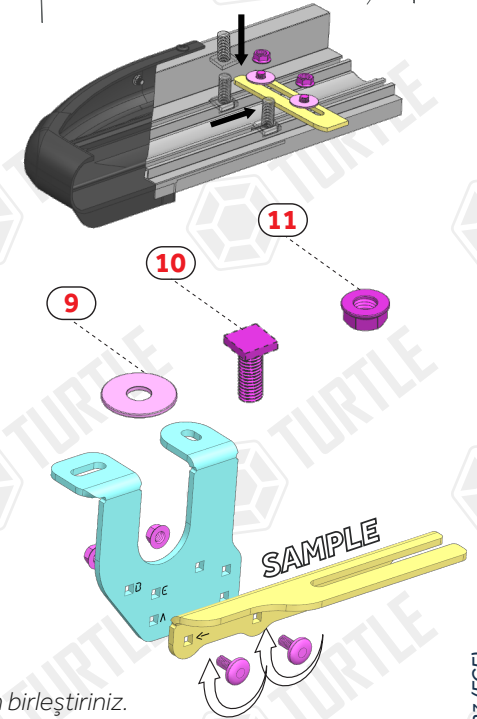

### ASSEMBLY INSTRUCTIONS (BRACKET KIT)

Product Code: MB05014(A/B TYPE)

### USE OF CN-... PARTS

### PACKAGE INCLUDED

1- CN-01 M8	8
2- CN-02 M8	4
3- D8 WASHER	12
4- M8 HEX NUT	12
5- CLAMPING PIECE	12
6- M8 SPECIAL BOLT	12
7- M6x15 LOCK HEADED BOLT	12
8- M6 HEX FLANGE NUT	12
9- D8 WASHER	12
10- M8x20 SQUARE BOLT	12
11- M8 FLANGE NUT	12