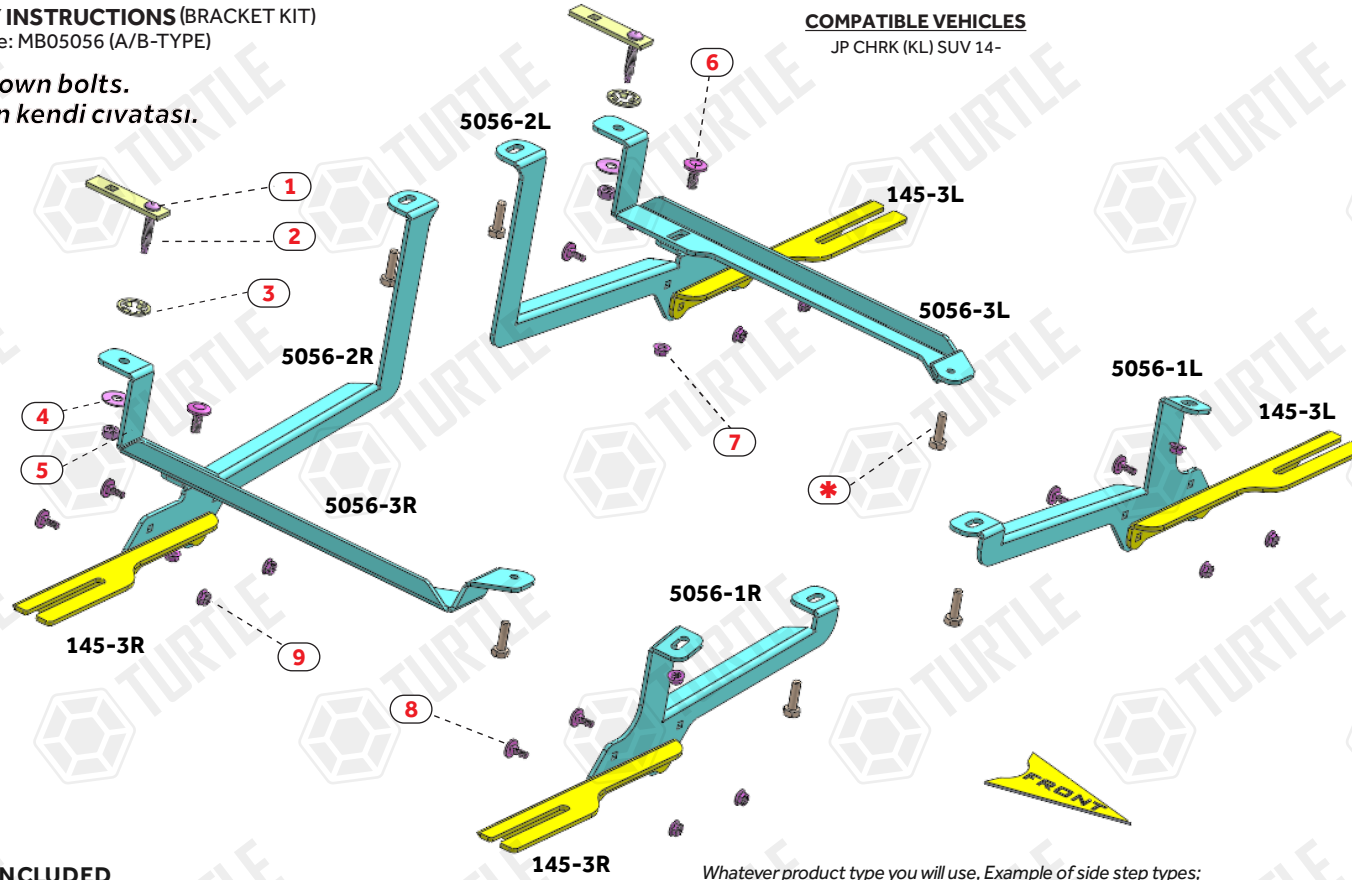

### ASSEMBLY INSTRUCTIONS (BRACKET KIT)

Product Code: MB05056 (A/B-TYPE)

\*- Car's own bolts.  
Aracın kendi civatası.

### USE OF CN-... PARTS

### PACKAGE INCLUDED

1- CN-02	2
2- M8 SPECIAL BOLT	2
3- CLAMPING PIECE	2
4- D8 WASHER	2
5- M8 HEX NUT	2
6- M8x20 LOCK HEADED BOLT	2
7- M8 HEX FLANGE NUT	2
8- M6x15 LOCK HEADED BOLT	8
9- M6 HEX FLANGE NUT	10
10- D8 WASHER	8
11- M8x20 SQUARE BOLT	8
12- M8 FLANGE NUT	8