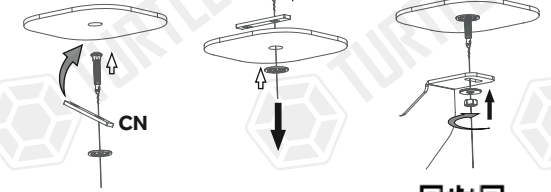

### ASSEMBLY INSTRUCTIONS (BRACKET KIT)

Product Code: MB05056 (A/B-TYPE)

\*- Car's own bolts.  
Aracın kendi civatası.

### USE OF CN-... PARTS