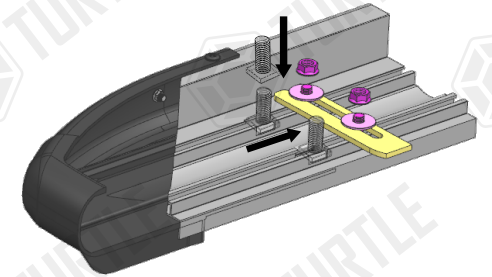

### ASSEMBLY INSTRUCTIONS (BRACKET KIT)

Product Code: MB05056 (A/B-TYPE)

\*- Car's own bolts.  
Aracın kendi civatası.

### USE OF CN-... PARTS