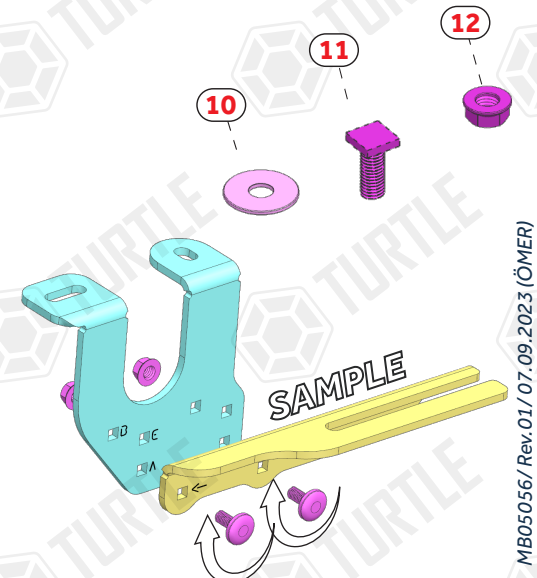

PACKAGE INCLUDED

1- CN-02	2
2- M8 SPECIAL BOLT	2
3- CLAMPING PIECE	2
4- D8 WASHER	2
5- M8 HEX NUT	2
6- M8x20 LOCK HEADED BOLT	2
7- M8 HEX FLANGE NUT	2
8- M6x15 LOCK HEADED BOLT	8
9- M6 HEX FLANGE NUT	10
10- D8 WASHER	8
11- M8x20 SQUARE BOLT	8
12- M8 FLANGE NUT	8

ZIPLOCK BAG

Whatever product type you will use, Example of side step types;
Type A (Alyans, Sapphire, Emerald)
Type B (Brillant, Another, Pearl, Ring, Plus) / Type E (Era)
Assemble the parts through the matching fixing holes.

Kullanacağınız ürün tipi hangisi ise, Parçaları ona uyumlu olan bağlantı deliklerinden birleştiriniz.