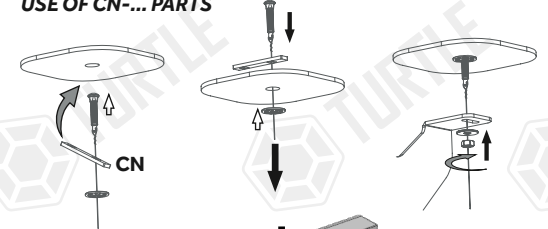

FIRST TIME INSTALLATION

- REMOVE PARTS FROM INSIDE THE PACKAGE AND CHECK THEM ALL
- CONTACT YOUR DEALER IF ANY PART IS MISSING OR DAMAGED
- USE THE EQUIPMENT SPECIFIED FOR INSTALLATION

ASSEMBLY INSTRUCTIONS (BRACKET KIT)

Product Code: MB05065 (A/B-TYPE)

COMPATIBLE VEHICLES

- KI SOUL (AM) HATCHBACK 09-13
- KI SOUL (PS) HATCHBACK 14-19
- KI SOUL (SK3) HATCHBACK 20-

USE OF CN-... PARTS

Whatever product type you will use. Example of side step types:

Type A (Alyans, Sapphire, Emerald)

Type B (Brillant, Another, Pearl, Ring, Plus) / Type E (Era)

Assemble the parts through the matching fixing holes.

Kullanacağınız ürün tipi hangisi ise, Parçaları ona uyumlu olan bağlantı deliklerinden birleştiriniz.

PACKAGE INCLUDED

1- CN-01 M8	8
2- D8 WASHER	8
3- M8 HEX NUT	8
4- CLAMPING PIECE	8
5- M8 SPECIAL BOLT	8
6- M6x15 LOCK HEADED BOLT	8
7- M6 HEX FLANGE NUT	8
8- D8 WASHER	8
9- M8x20 SQUARE BOLT	8
10- M8 FLANGE NUT	8

ZIPLOCK BAG

ZIPLOCK BAG