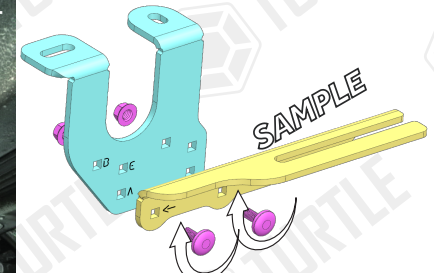

PACKAGE INCLUDED

1- CN-01 M8	8
2- D8 WASHER	8
3- M8 HEX NUT	8
4- CLAMPING PIECE	8
5- M8 SPECIAL BOLT	8
6- M6x15 LOCK HEADED BOLT	8
7- M6 HEX FLANGE NUT	8
8- D8 WASHER	8
9- M8x20 SQUARE BOLT	8
10- M8 FLANGE NUT	8

ZIPLOCK BAG

ZIPLOCK BAG

REAR

FRONT

SAMPLE