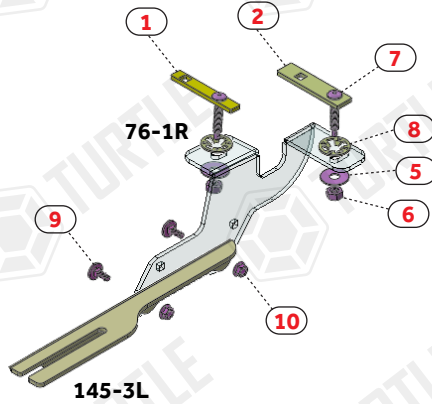

Product Code: MB05076 (A/B-TYPE)

COMPATIBLE VEHICLES

MZD CX5 (KE) SUV 12-17

USE OF CN-... PARTS

PACKAGE INCLUDED

1- CN-01 M8	2
2- CN-02 M8	4
3- M6x20 HEX BOLT	2
4- D6 WASHER	2
5- D8 WASHER	6
6- M8 HEX NUT	6
7- M8 SPECIAL BOLT	6
8- CLAMPING PIECE	6
9- M6x15 LOCK HEADED BOLT	8
10- M6 HEX FLANGE NUT	8
11- D8 WASHER	8
12- M8x20 SQUARE BOLT	8
13- M8 FLANGE NUT	8

ZIPLOCK BAG

Whatever product type you will use, Example of side step types:

Type A (Alyans, Sapphire, Emerald)

Type B (Brilliant, Another, Pearl, Ring, Plus) / Type E (Era)

Assemble the parts through the matching fixing holes.

Kullanacağınız ürün tipi hangisi ise, Parçaları ona uyumlu olan bağlantı deliklerinden birleştiriniz.