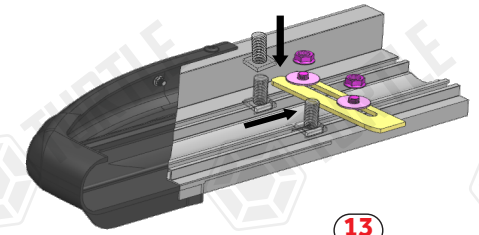

FIRST TIME INSTALLATION

- * REMOVE PARTS FROM INSIDE THE PACKAGE AND CHECK THEM ALL
- * CONTACT YOUR DEALER IF ANY PART IS MISSING OR DAMAGED
- * USE THE EQUIPMENT SPECIFIED FOR INSTALLATION

ASSEMBLY INSTRUCTIONS (BRACKET KIT)

Product Code: MB05076 (A/B-TYPE)

COMPATIBLE VEHICLES

MZD CX5 (KE) SUV 12-17

USE OF CN-... PARTS

PACKAGE INCLUDED

1- CN-01 M8	2
2- CN-02 M8	4
3- M6x20 HEX BOLT	2
4- D6 WASHER	2
5- D8 WASHER	6
6- M8 HEX NUT	6
7- M8 SPECIAL BOLT	6
8- CLAMPING PIECE	6
9- M6x15 LOCK HEADED BOLT	8
10- M6 HEX FLANGE NUT	8
11- D8 WASHER	8
12- M8x20 SQUARE BOLT	8
13- M8 FLANGE NUT	8

Kullanacağınız ürün tipi hangisi ise, Parçaları ona uyumlu olan bağlantı deliklerinden birleştiriniz.