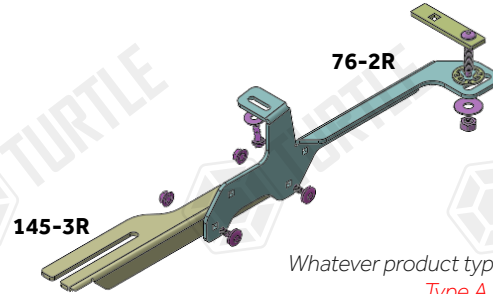

Product Code: MB05076 (A/B-TYPE)

COMPATIBLE VEHICLES

MZD CX5 (KE) SUV 12-17

USE OF CN-... PARTS

PACKAGE INCLUDED

1- CN-01 M8	2
2- CN-02 M8	4
3- M6x20 HEX BOLT	2
4- D6 WASHER	2
5- D8 WASHER	6
6- M8 HEX NUT	6
7- M8 SPECIAL BOLT	6
8- CLAMPING PIECE	6
9- M6x15 LOCK HEADED BOLT	8
10- M6 HEX FLANGE NUT	8
11- D8 WASHER	8
12- M8x20 SQUARE BOLT	8
13- M8 FLANGE NUT	8

ZIPLOCK BAG

Whatever product type you will use, Example of side step types:

Type A (Alyans, Sapphire, Emerald)

Type B (Brilliant, Another, Pearl, Ring, Plus) / Type E (Era)

Assemble the parts through the matching fixing holes.