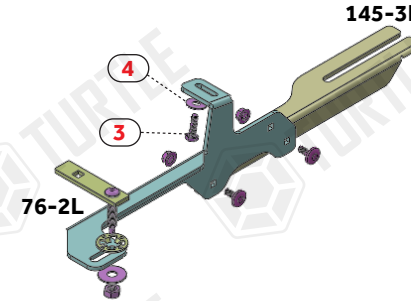

Product Code: MB05076 (A/B-TYPE)

COMPATIBLE VEHICLES

MZD CX5 (KE) SUV 12-17

USE OF CN-... PARTS

PACKAGE INCLUDED

1- CN-01 M8	2
2- CN-02 M8	4
3- M6x20 HEX BOLT	2
4- D6 WASHER	2
5- D8 WASHER	6
6- M8 HEX NUT	6
7- M8 SPECIAL BOLT	6
8- CLAMPING PIECE	6
9- M6x15 LOCK HEADED BOLT	8
10- M6 HEX FLANGE NUT	8
11- D8 WASHER	8
12- M8x20 SQUARE BOLT	8
13- M8 FLANGE NUT	8

ZIPLOCK BAG

Whatever product type you will use, Example of side step types:

Type A (Alyans, Sapphire, Emerald)

Type B (Brilliant, Another, Pearl, Ring, Plus) / Type E (Era)

Assemble the parts through the matching fixing holes.

Kullanacağınız ürün tipi hangisi ise, Parçaları ona uyumlu olan bağlantı deliklerinden birleştiriniz.