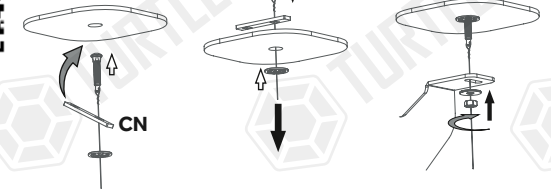

Product Code: MB05076 (A/B-TYPE)

COMPATIBLE VEHICLES

MZD CX5 (KE) SUV 12-17

USE OF CN-... PARTS

PACKAGE INCLUDED

1- CN-01 M8	2
2- CN-02 M8	4
3- M6x20 HEX BOLT	2
4- D6 WASHER	2
5- D8 WASHER	6
6- M8 HEX NUT	6
7- M8 SPECIAL BOLT	6
8- CLAMPING PIECE	6
9- M6x15 LOCK HEADED BOLT	8
10- M6 HEX FLANGE NUT	8
11- D8 WASHER	8
12- M8x20 SQUARE BOLT	8
13- M8 FLANGE NUT	8

ZIPLOCK BAG

Whatever product type you will use, Example of side step types:

Type A (Alyans, Sapphire, Emerald)

Type B (Brilliant, Another, Pearl, Ring, Plus) / Type E (Era)

Assemble the parts through the matching fixing holes.

Kullanacağınız ürün tipi hangisi ise, Parçaları ona uyumlu olan bağlantı deliklerinden birleştiriniz.