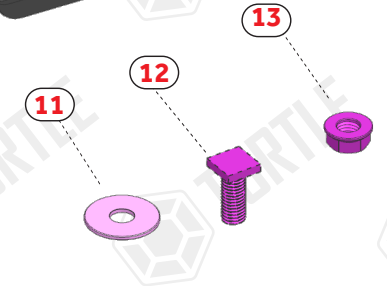

FIRST TIME INSTALLATION

- * REMOVE PARTS FROM INSIDE THE PACKAGE AND CHECK THEM ALL
- * CONTACT YOUR DEALER IF ANY PART IS MISSING OR DAMAGED
- * USE THE EQUIPMENT SPECIFIED FOR INSTALLATION

ASSEMBLY INSTRUCTIONS (BRACKET KIT)

Product Code: MB05076 (A/B-TYPE)

COMPATIBLE VEHICLES

MZD CX5 (KE) SUV 12-17

USE OF CN-... PARTS

PACKAGE INCLUDED

1- CN-01 M8	2
2- CN-02 M8	4
3- M6x20 HEX BOLT	2
4- D6 WASHER	2
5- D8 WASHER	6
6- M8 HEX NUT	6
7- M8 SPECIAL BOLT	6
8- CLAMPING PIECE	6
9- M6x15 LOCK HEADED BOLT	8
10- M6 HEX FLANGE NUT	8
11- D8 WASHER	8
12- M8x20 SQUARE BOLT	8
13- M8 FLANGE NUT	8

ZIPLOCK BAG

Whatever product type you will use, Example of side step types:

Type A (Alyans, Sapphire, Emerald)

Type B (Brilliant, Another, Pearl, Ring, Plus) / Type E (Era)

Assemble the parts through the matching fixing holes.

Kullanacağınız ürün tipi hangisi ise, Parçaları ona uyumlu olan bağlantı deliklerinden birleştiriniz.