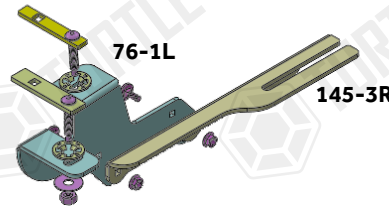

Product Code: MB05076 (A/B-TYPE)

COMPATIBLE VEHICLES

MZD CX5 (KE) SUV 12-17

USE OF CN-... PARTS

PACKAGE INCLUDED

1- CN-01 M8	2
2- CN-02 M8	4
3- M6x20 HEX BOLT	2
4- D6 WASHER	2
5- D8 WASHER	6
6- M8 HEX NUT	6
7- M8 SPECIAL BOLT	6
8- CLAMPING PIECE	6
9- M6x15 LOCK HEADED BOLT	8
10- M6 HEX FLANGE NUT	8
11- D8 WASHER	8
12- M8x20 SQUARE BOLT	8
13- M8 FLANGE NUT	8

ZIPLOCK BAG

Whatever product type you will use, Example of side step types:

Type A (Alyans, Sapphire, Emerald)

Type B (Brilliant, Another, Pearl, Ring, Plus) / Type E (Era)

Assemble the parts through the matching fixing holes.