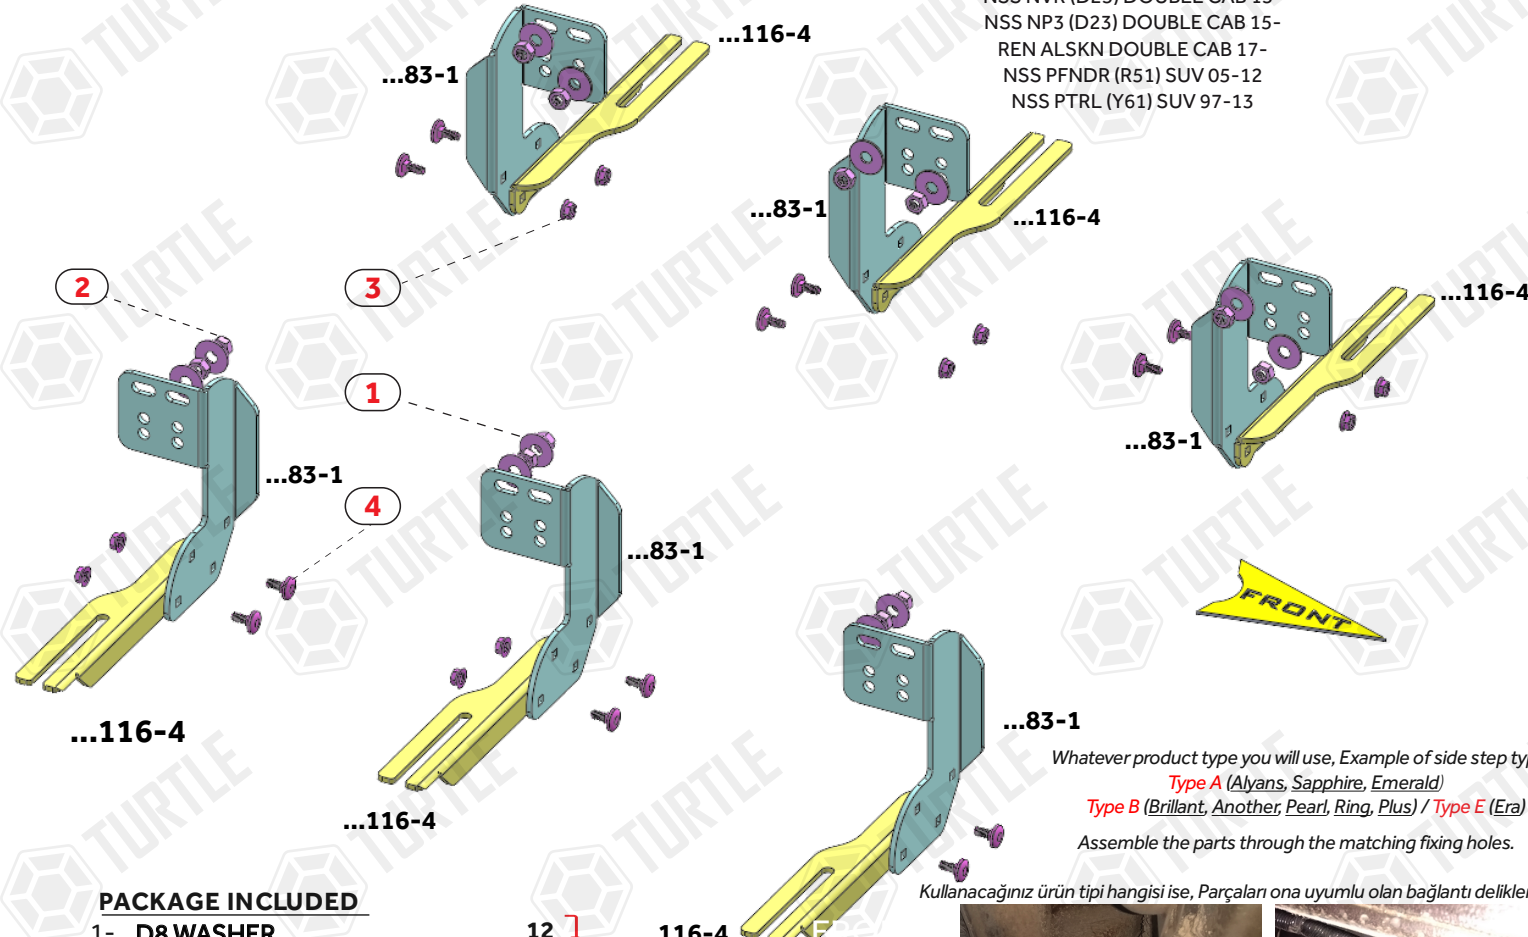

### ASSEMBLY INSTRUCTIONS (BRACKET KIT)

Product Code: MB05083(A/B-TYPE)

### USE OF CN-... PARTS

### PACKAGE INCLUDED

1- D8 WASHER	12
2- M8 HEX NUT	12
3- M6x15 LOCK HEADED BOLT	12
4- M6 HEX FLANGE NUT	12
5- D8 WASHER	12
6- M8x20 SQUARE BOLT	12
7- M8 FLANGE NUT	12

ZIPLOCK BAG

Whatever product type you will use, Example of side step types;