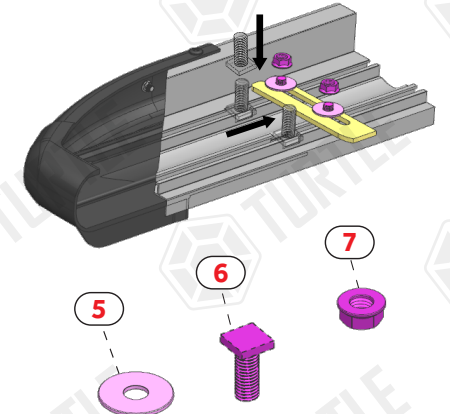

### ASSEMBLY INSTRUCTIONS (BRACKET KIT)

Product Code: MB05083(A/B-TYPE)

### USE OF CN-... PARTS