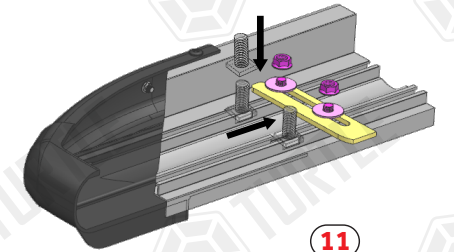

FIRST TIME INSTALLATION

- * REMOVE PARTS FROM INSIDE THE PACKAGE AND CHECK THEM ALL
- * CONTACT YOUR DEALER IF ANY PART IS MISSING OR DAMAGED
- * USE THE EQUIPMENT SPECIFIED FOR INSTALLATION

ASSEMBLY INSTRUCTIONS (BRACKET KIT)

Product Code: MB05140(A/B-TYPE)

COMPATIBLE VEHICLES

FRD TRNST TRAIL 14-

USE OF CN-... PARTS

PACKAGE INCLUDED

1- CN-01 M8	2
2- CN-02 M8	10
3- D8 WASHER	12
4- M8 HEX NUT	12
5- CLAMPING PIECE	12
6- M8 SPECIAL BOLT	12
7- M6x15 LOCK HEADED BOLT	24
8- M6 HEX FLANGE NUT	24
9- D8 WASHER	12
10- M8x20 SQUARE BOLT	12
11- M8 FLANGE NUT	12