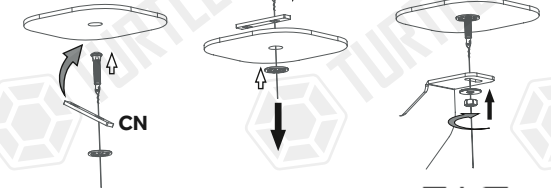

Product Code: MB05140(A/B-TYPE)

COMPATIBLE VEHICLES

FRD TRNST TRAIL 14-

USE OF CN-... PARTS

PACKAGE INCLUDED

1- CN-01 M8	2
2- CN-02 M8	10
3- D8 WASHER	12
4- M8 HEX NUT	12
5- CLAMPING PIECE	12
6- M8 SPECIAL BOLT	12
7- M6x15 LOCK HEADED BOLT	24
8- M6 HEX FLANGE NUT	24
9- D8 WASHER	12
10- M8x20 SQUARE BOLT	12
11- M8 FLANGE NUT	12

Whatever product type you will use, Example of side step types;

Type A (Alyans, Sapphire, Emerald)

Type B (Brillant, Another, Pearl, Ring, Plus) / Type E (Era)

Assemble the parts through the matching fixing holes.