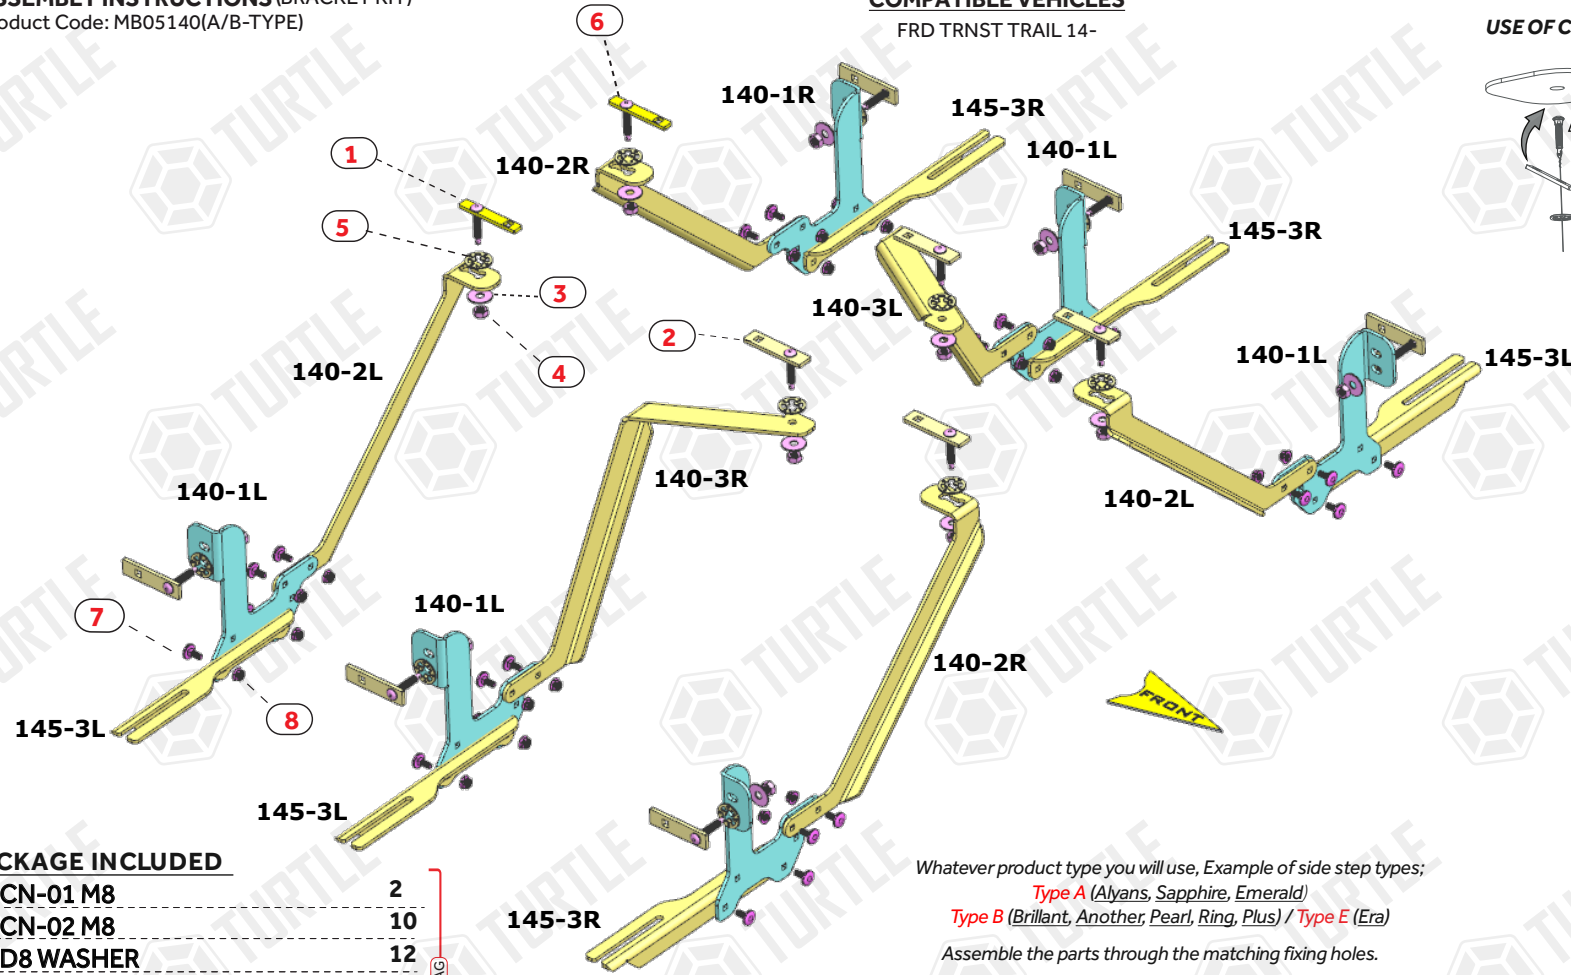

FIRST TIME INSTALLATION

- * REMOVE PARTS FROM INSIDE THE PACKAGE AND CHECK THEM ALL
- * CONTACT YOUR DEALER IF ANY PART IS MISSING OR DAMAGED
- * USE THE EQUIPMENT SPECIFIED FOR INSTALLATION

ASSEMBLY INSTRUCTIONS (BRACKET KIT)

Product Code: MB05140(A/B-TYPE)

COMPATIBLE VEHICLES

FRD TRNST TRAIL 14-

USE OF CN-... PARTS

PACKAGE INCLUDED

1- CN-01 M8	2
2- CN-02 M8	10
3- D8 WASHER	12
4- M8 HEX NUT	12
5- CLAMPING PIECE	12
6- M8 SPECIAL BOLT	12
7- M6x15 LOCK HEADED BOLT	24
8- M6 HEX FLANGE NUT	24
9- D8 WASHER	12
10- M8x20 SQUARE BOLT	12
11- M8 FLANGE NUT	12

Whatever product type you will use, Example of side step types;

Type A (Alyans, Sapphire, Emerald)

Type B (Brillant, Another, Pearl, Ring, Plus) / Type E (Era)

Assemble the parts through the matching fixing holes.

Kullanacağınız ürün tipi hangisi ise, Parçaları ona uyumlu olan bağlantı deliklerinden birleştiriniz.

MB05140/ Rev.03/ 13.09.2023 (ÖMER)