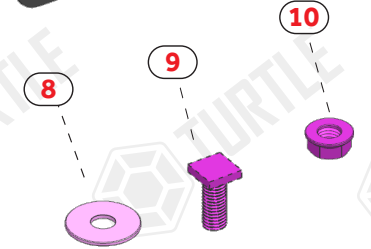

FIRST TIME INSTALLATION

- REMOVE PARTS FROM INSIDE THE PACKAGE AND CHECK THEM ALL
- CONTACT YOUR DEALER IF ANY PART IS MISSING OR DAMAGED
- USE THE EQUIPMENT SPECIFIED FOR INSTALLATION

ASSEMBLY INSTRUCTIONS (BRACKET KIT)

Product Code: MB05150(A/B-TYPE)

COMPATIBLE VEHICLES

CHVR TBLZR SUV 12-18

USE OF CN-... PARTS

81-7R Whatever product type you will use, Example of side step types;
Type A (Alyans, Sapphire, Emerald)
Type B (Brillant, Another, Pearl, Ring, Plus) / **Type E** (Era)
Assemble the parts through the matching fixing holes.

Kullanacağınız ürün tipi hangisi ise, Parçaları ona uyumlu olan bağlantı deliklerinden birleştiriniz.

PACKAGE INCLUDED

1- CN-12 M8	8
2- M8 SPECIAL BOLT	8
3- CLAMPING PIECE	8
4- D8 WASHER	8
5- M8 HEX NUT	8
6- M6x15 LOCK HEADED BOLT	16
7- M6 HEX FLANGE NUT	16
8- D8 WASHER	16
9- M8x20 SQUARE BOLT	16
10- M8 FLANGE NUT	16

ZIPLOCK BAG