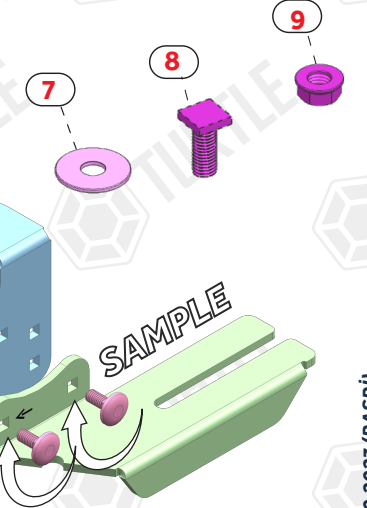

### FIRST TIME INSTALLATION

- \* REMOVE PARTS FROM INSIDE THE PACKAGE AND CHECK THEM ALL
- \* CONTACT YOUR DEALER IF ANY PART IS MISSING OR DAMAGED
- \* USE THE EQUIPMENT SPECIFIED FOR INSTALLATION

### ASSEMBLY INSTRUCTIONS (BRACKET KIT)

Product Code: MB05169 (A/B-TYPE)

### USE OF CN-... PARTS

### PACKAGE INCLUDED

1- CN- 34 M8	16
2- CLAMPING PIECE	16
3- D8 WASHER	16
4- M8 HEX NUT	16
5- M6x15 LOCK HEADED BOLT	16
6- M6 HEX FLANGE NUT	16
7- D8 WASHER	16
8- M8x20 SQUARE BOLT	16
9- M8 FLANGE NUT	16