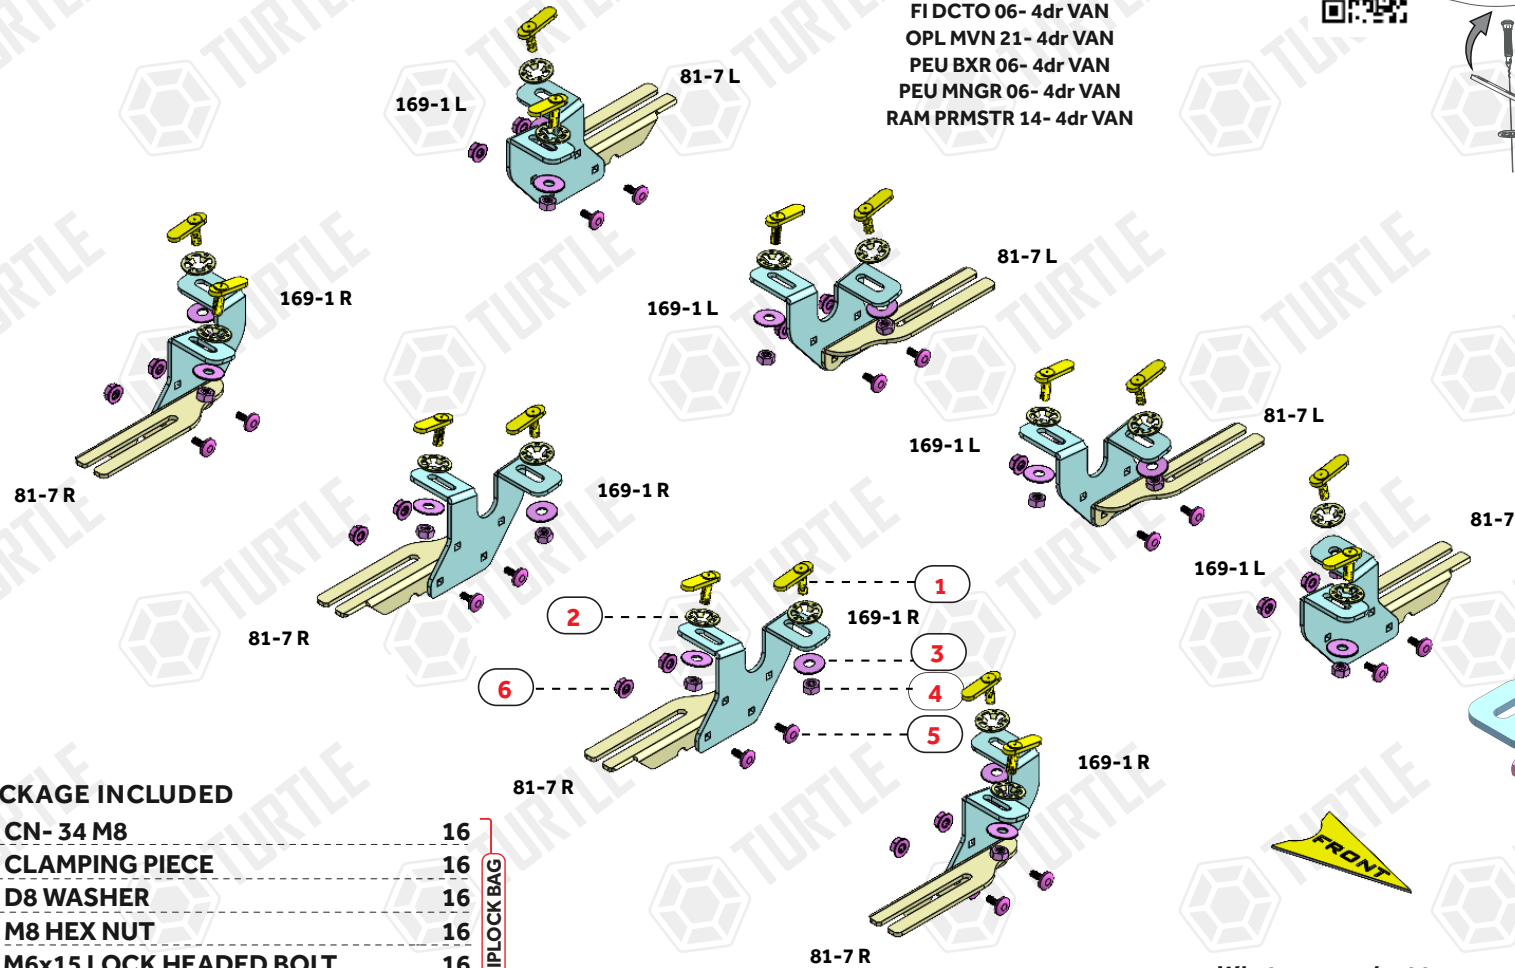

### ASSEMBLY INSTRUCTIONS (BRACKET KIT)

Product Code: MB05169 (A/B-TYPE)

### USE OF CN-... PARTS

### PACKAGE INCLUDED

1- CN- 34 M8	16
2- CLAMPING PIECE	16
3- D8 WASHER	16
4- M8 HEX NUT	16
5- M6x15 LOCK HEADED BOLT	16
6- M6 HEX FLANGE NUT	16
7- D8 WASHER	16
8- M8x20 SQUARE BOLT	16
9- M8 FLANGE NUT	16

ZIPLOCK BAG

Whatever product type you will use, Example of side step types;

- Type A** (Alyans, Sapphire, Emerald)
  - Type B** (Brillant, Another, Pearl, Ring, Plus) / **Type E** (Era)
- Assemble the parts through the matching fixing holes.