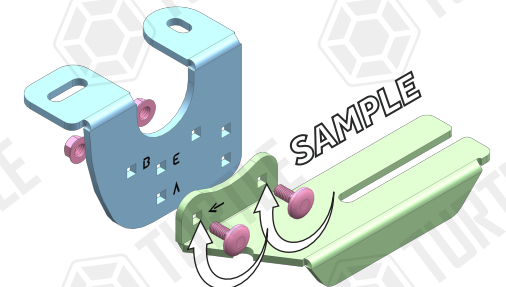

ASSEMBLY INSTRUCTIONS (BRACKET KIT)
Product Code: MB06133 (E-TYPE)

FIRST TIME INSTALLATION

- * REMOVE PARTS FROM INSIDE THE PACKAGE AND CHECK THEM ALL
- * CONTACT YOUR DEALER IF ANY PART IS MISSING OR DAMAGED
- * USE THE EQUIPMENT SPECIFIED FOR INSTALLATION

COMPATIBLE VEHICLES

- CTR N SPC TOUR (Mk3) 17-
- TYT PACE VERS (Mk3) 17-
- OPL ZFR LIFE (Mk3) 19-
- CTR N DSPTC (Mk3) 17-
- PEU XPRT (Mk3) 17-
- PEU TRVL (Mk3) 17-
- TYT PACE (Mk3) 17-

USE OF CN-... PARTS

E Tipi bağlantı için B yazılı bağlantı deliğini kullanabilirsiniz.

For Type E connection, you can use the connection hole

PACKAGE INCLUDED

1- CN-03 M8	4
2- CN-08 M6	2
3- M8x25 HEX BOLT	6
4- D8 WASHER	16
5- M8 HEX NUT	10
6- CLAMPING PIECE	6
7- M8 SPECIAL BOLT	4
8- M6x15 LOCK HEADED BOLT	12
9- M6 HEX FLANGE NUT	14
10-D8 WASHER	12
11-M8X20 SQUARE BOLT	12
12-M8 FLANGE NUT	12