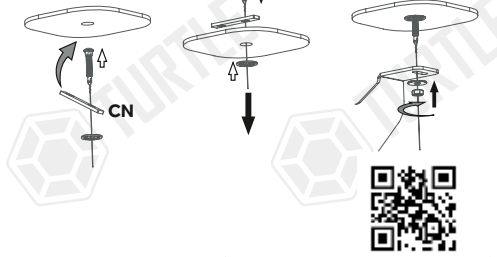

ASSEMBLY INSTRUCTIONS (BRACKET KIT)
Product Code: MB06133 (E-TYPE)

FIRST TIME INSTALLATION

- * REMOVE PARTS FROM INSIDE THE PACKAGE AND CHECK THEM ALL
- * CONTACT YOUR DEALER IF ANY PART IS MISSING OR DAMAGED
- * USE THE EQUIPMENT SPECIFIED FOR INSTALLATION

E Tipi bağlantı için B yazılı bağlantı deliğini kullanabilirsiniz.

For Type E connection, you can use the connection hole

PACKAGE INCLUDED

1- CN-03 M8	4
2- CN-08 M6	2
3- M8x25 HEX BOLT	6
4- D8 WASHER	16
5- M8 HEX NUT	10
6- CLAMPING PIECE	6
7- M8 SPECIAL BOLT	4
8- M6x15 LOCK HEADED BOLT	12
9- M6 HEX FLANGE NUT	14
10-D8 WASHER	12
11-M8X20 SQUARE BOLT	12
12-M8 FLANGE NUT	12