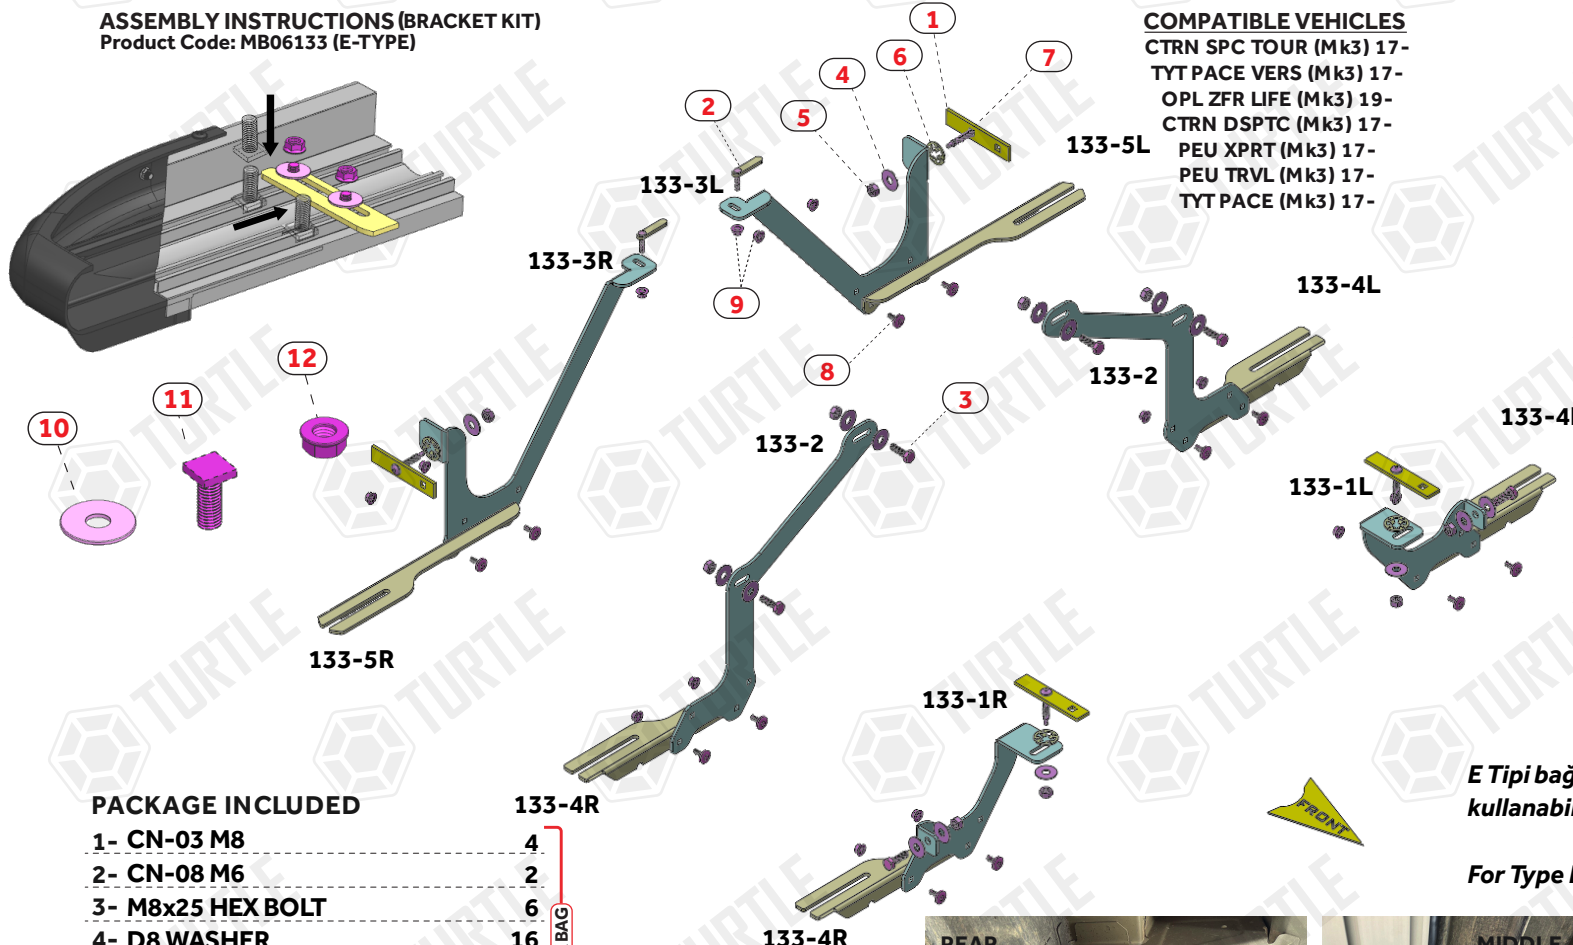

ASSEMBLY INSTRUCTIONS (BRACKET KIT)
Product Code: MB06133 (E-TYPE)

FIRST TIME INSTALLATION

- * REMOVE PARTS FROM INSIDE THE PACKAGE AND CHECK THEM ALL
- * CONTACT YOUR DEALER IF ANY PART IS MISSING OR DAMAGED
- * USE THE EQUIPMENT SPECIFIED FOR INSTALLATION

COMPATIBLE VEHICLES

- CTR N SPC TOUR (Mk3) 17-
- TYT PACE VERS (Mk3) 17-
- OPL ZFR LIFE (Mk3) 19-
- CTR N DSPTC (Mk3) 17-
- PEU XPRT (Mk3) 17-
- PEU TRVL (Mk3) 17-
- TYT PACE (Mk3) 17-

USE OF CN-... PARTS

E Tipi bağlantı için B yazılı bağlantı deliğini kullanabilirsiniz.

For Type E connection, you can use the connection hole

PACKAGE INCLUDED

1- CN-03 M8	4
2- CN-08 M6	2
3- M8x25 HEX BOLT	6
4- D8 WASHER	16
5- M8 HEX NUT	10
6- CLAMPING PIECE	6
7- M8 SPECIAL BOLT	4
8- M6x15 LOCK HEADED BOLT	12
9- M6 HEX FLANGE NUT	14
10-D8 WASHER	12
11-M8X20 SQUARE BOLT	12
12-M8 FLANGE NUT	12