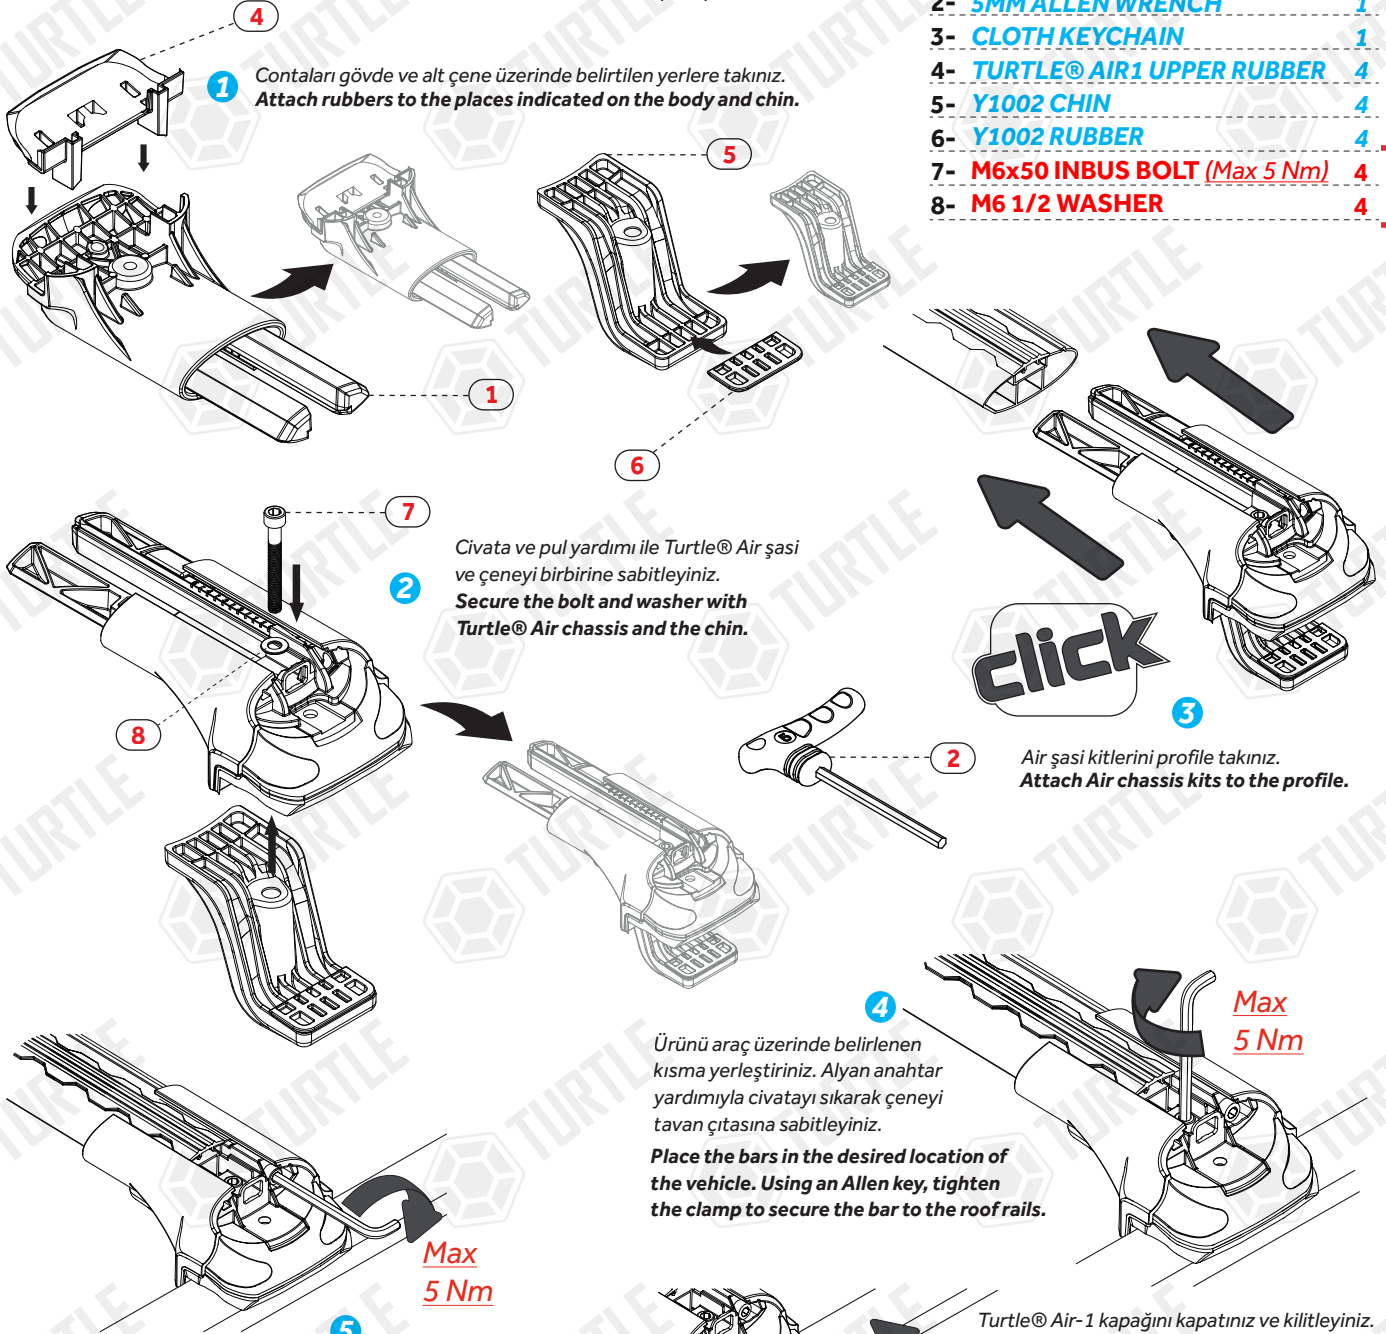

FIRST TIME INSTALLATION

- REMOVE PARTS FROM INSIDE THE PACKAGE AND CHECK THEM ALL
- CONTACT YOUR DEALER IF ANY PART IS MISSING OR DAMAGED
- USE THE EQUIPMENT SPECIFIED FOR INSTALLATION

ASSEMBLY INSTRUCTIONS (ROOF RACK)
Product Code: MC01002

COMPATIBLE VEHICLES
NSS NVR (D23) PICKUP 15+
DAC DSTR (SUV) 18+

PACKAGE INCLUDED

1- TURTLE® AIR1 CHASSIS	4
2- 5MM ALLEN WRENCH	1
3- CLOTH KEYCHAIN	1
4- TURTLE® AIR1 UPPER RUBBER	4
5- Y1002 CHIN	4
6- Y1002 RUBBER	4
7- M6x50 INBUS BOLT (Max 5 Nm)	4
8- M6 1/2 WASHER	4

ZIPLOCK BAG

Profilleri ortaldıktan sonra yatay sabitleme civatalarını sıkınız.
After centering the profiles, tighten the horizontal fixing bolts.