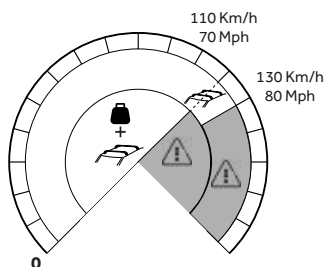

Turtle Air2 Roof Rack Installation and Safety Instructions

turtlecancarry.com

Crash Safety Test

ISO 9001:2015

Half tighten first
%50

Fully tighten afterwards
%100

CHECK

STOP

500 km