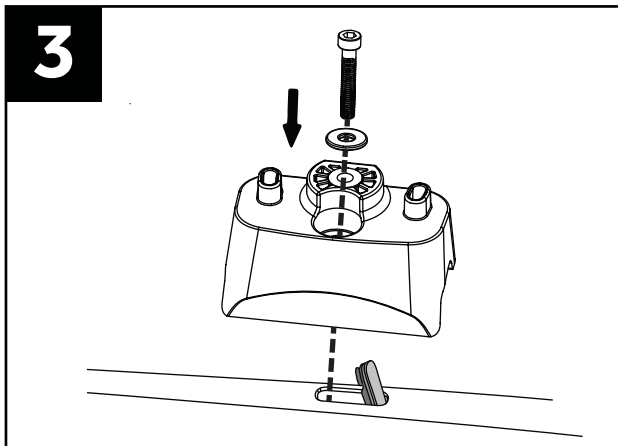

Turtle Air2 Roof Rack Installation and Safety Instructions

turtlecancarry.com

Crash Safety Test

ISO 9001:2015

Half tighten first
%50

Fully tighten afterwards
%100

CHECK

STOP

500 km