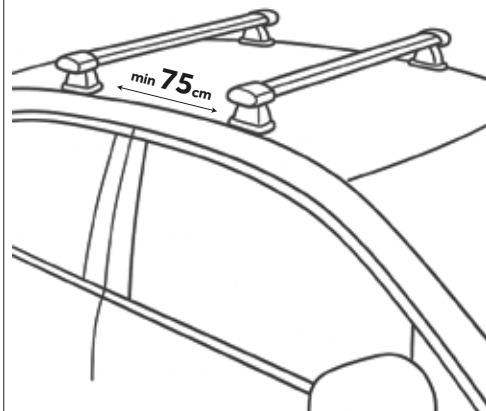

Turtle Air2 Roof Rack Installation and Safety Instructions

turtlecancarry.com

Crash Safety Test

ISO 9001:2015

Half tighten first
%50

Fully tighten afterwards
%100

CHECK

STOP

500 km