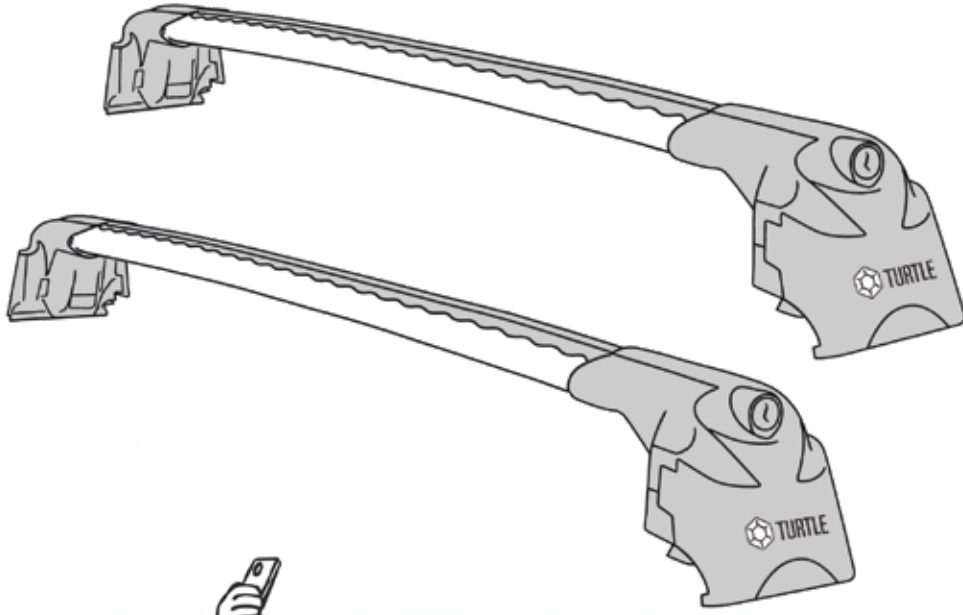

Turtle Air2 Roof Rack Installation and Safety Instructions

turtlecancarry.com

Crash Safety Test

ISO 9001:2015

Half tighten first
%50

Fully tighten afterwards
%100

CHECK

STOP

500 km