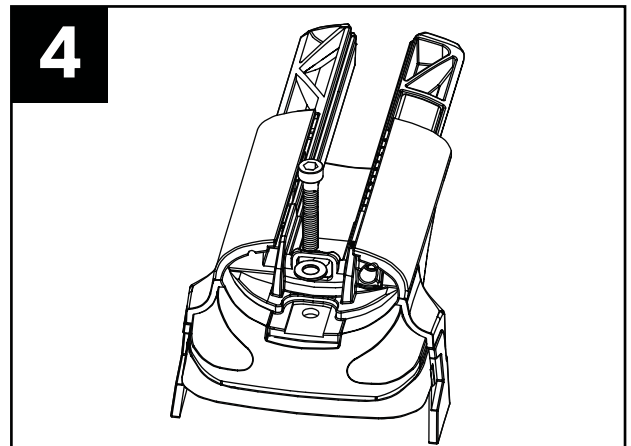

Turtle Air2 Roof Rack Installation and Safety Instructions

turtlecancarry.com

Crash Safety Test

ISO 9001:2015

Half tighten first
%50

Fully tighten afterwards
%100

CHECK

STOP

500 km