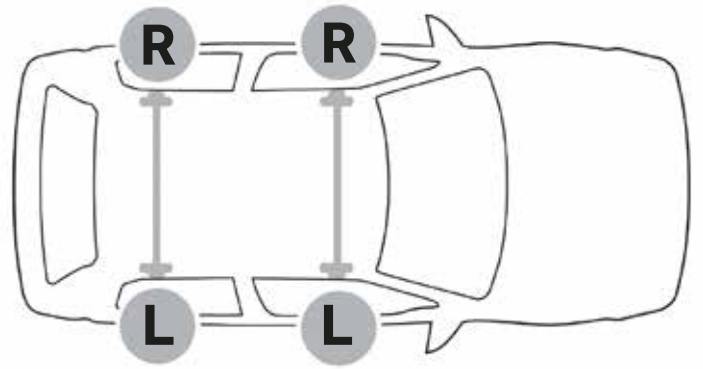

Turtle Air2 Roof Rack Installation and Safety Instructions

turtlecancarry.com

Crash Safety Test

ISO 9001:2015

Half tighten first
%50

Fully tighten afterwards
%100

CHECK

STOP

500 km