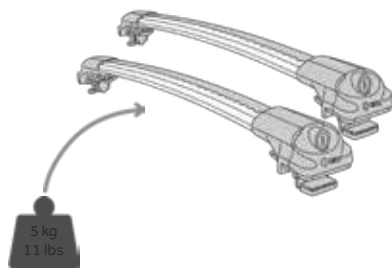

Turtle Air2 Roof Rack Installation and Safety Instructions

turtlecancarry.com

Crash Safety Test

ISO 9001:2015

Half tighten first
%50

Fully tighten afterwards
%100

CHECK

STOP

500 km