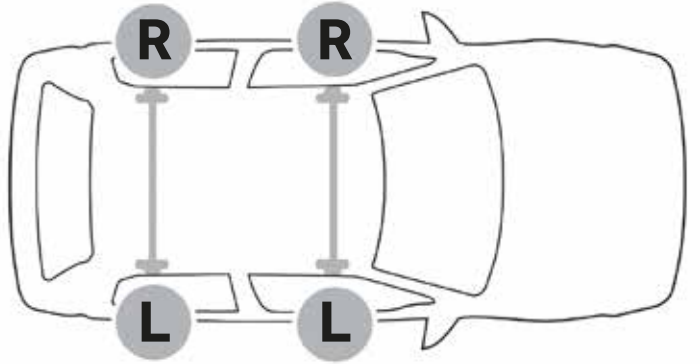

Turtle Air2 Roof Rack Installation and Safety Instructions

turtlecancarry.com

Crash Safety Test

ISO 9001:2015

Half tighten first
%50

Fully tighten afterwards
%100

CHECK

STOP

500 km