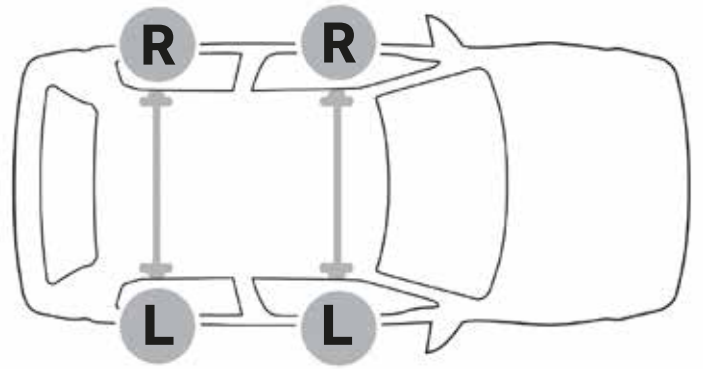

# Turtle Air3 Roof Rack Installation and Safety Instructions

turtlecarry.com

# Crash Safety Test

ISO 9001:2015

Half tighten first  
%50

Fully tighten afterwards  
%100

CHECK

STOP

500 km