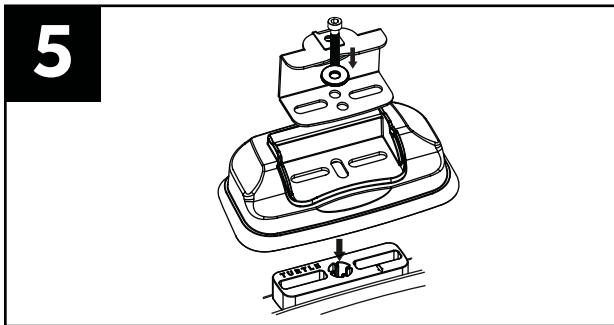

# Crash Safety Test

ISO 9001:2015

Half tighten first  
%50

Fully tighten afterwards  
%100

CHECK

STOP

500 km