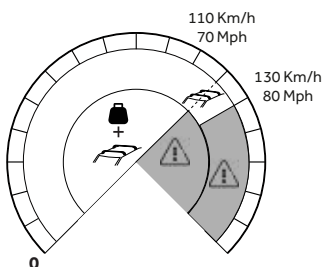

# Crash Safety Test

ISO 9001:2015

Half tighten first  
%50

Fully tighten afterwards  
%100

CHECK

STOP

500 km