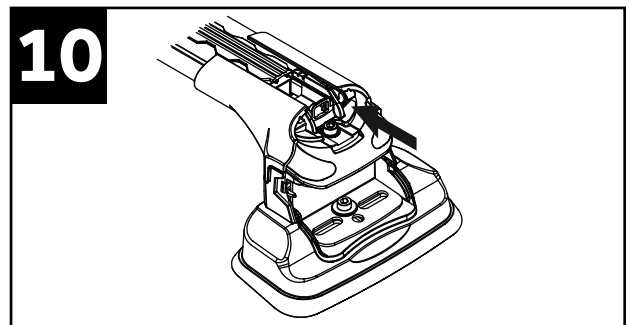

# Crash Safety Test

ISO 9001:2015

Half tighten first  
%50

Fully tighten afterwards  
%100

CHECK

STOP

500 km