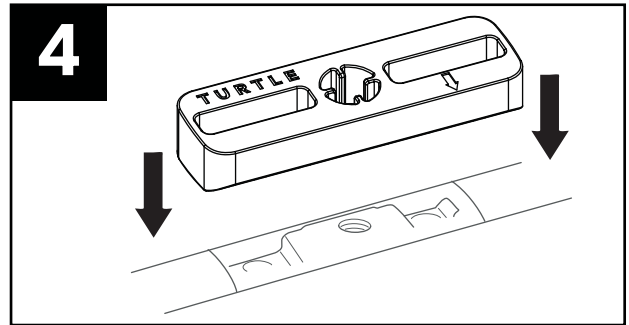

# Crash Safety Test

ISO 9001:2015

Half tighten first  
%50

Fully tighten afterwards  
%100

CHECK

STOP

500 km