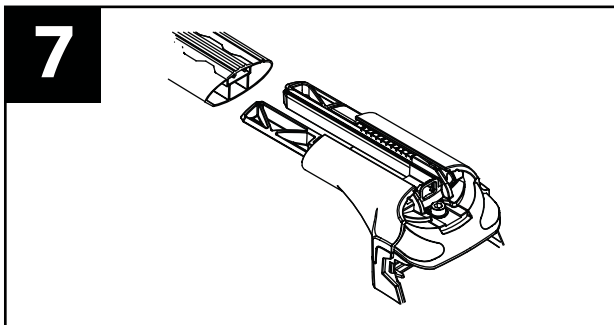

# Crash Safety Test

ISO 9001:2015

Half tighten first  
%50

Fully tighten afterwards  
%100

CHECK

STOP

500 km