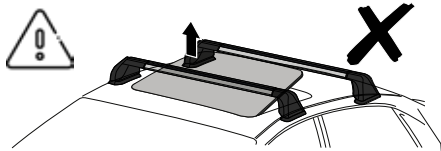

# Crash Safety Test

ISO 9001:2015

Half tighten first  
%50

Fully tighten afterwards  
%100

CHECK

STOP

500 km