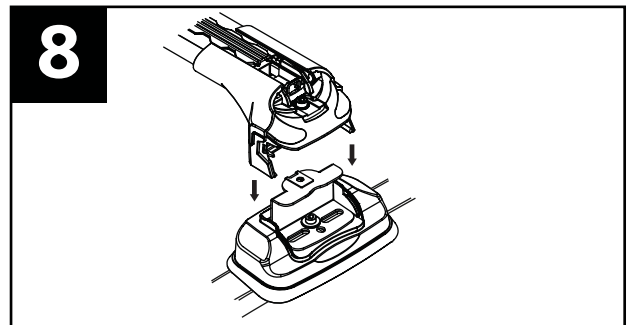

# Crash Safety Test

ISO 9001:2015

Half tighten first  
%50

Fully tighten afterwards  
%100

CHECK

STOP

500 km