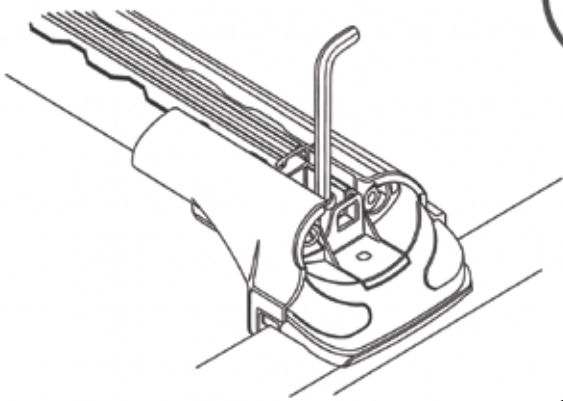

# Crash Safety Test

ISO 9001:2015

Half tighten first  
%50

Fully tighten afterwards  
%100

CHECK

STOP

500 km