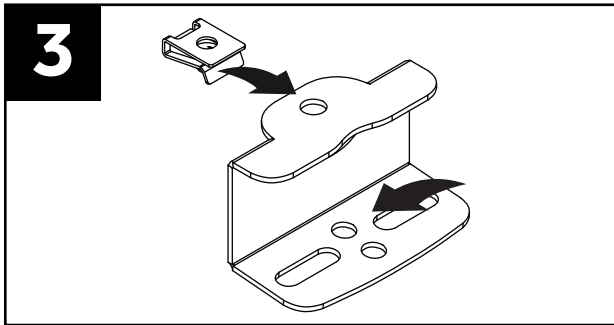

# Crash Safety Test

ISO 9001:2015

Half tighten first  
%50

Fully tighten afterwards  
%100

CHECK

STOP

500 km