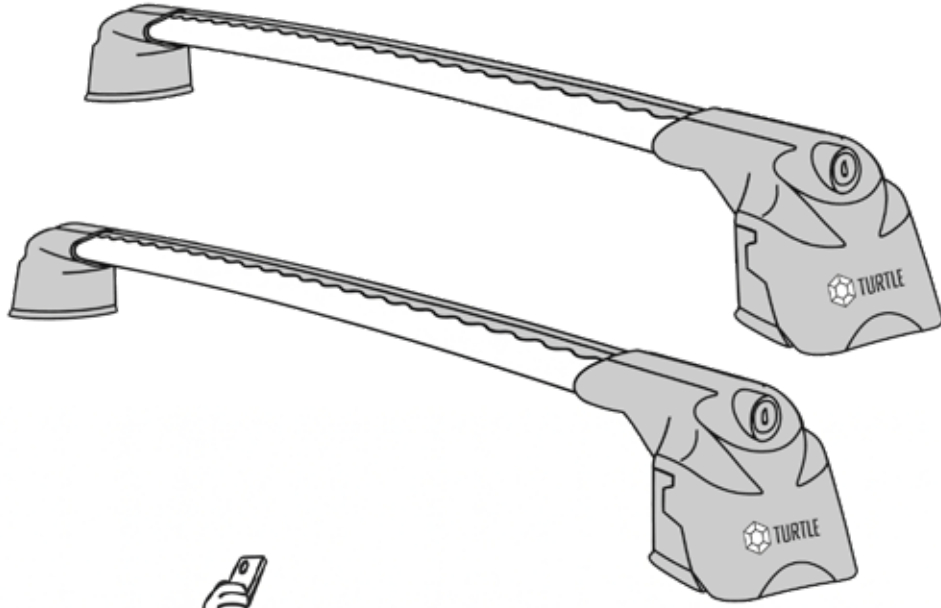

# Turtle Air3 Roof Rack Installation and Safety Instructions

turtlecarry.com

# Crash Safety Test

ISO 9001:2015

Half tighten first  
%50

Fully tighten afterwards  
%100

CHECK

STOP

500 km