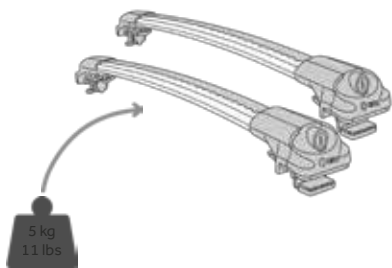

# Crash Safety Test

ISO 9001:2015

Half tighten first  
%50

Fully tighten afterwards  
%100

CHECK

STOP

500 km