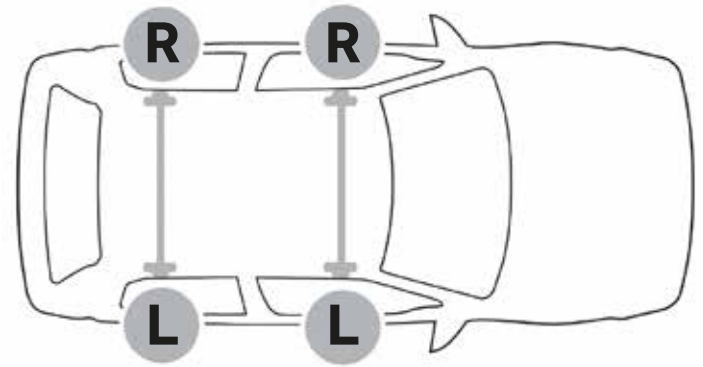

# Crash Safety Test

ISO 9001:2015

Half tighten first  
%50

Fully tighten afterwards  
%100

CHECK

STOP

500 km