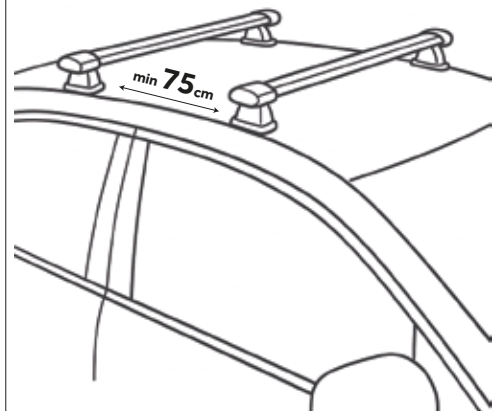

# Crash Safety Test

ISO 9001:2015

Half tighten first  
%50

Fully tighten afterwards  
%100

CHECK

STOP

500 km