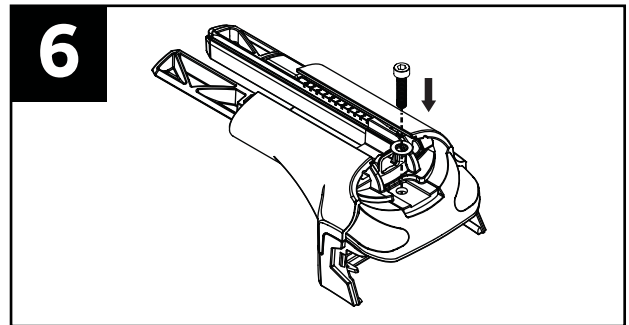

# Crash Safety Test

ISO 9001:2015

Half tighten first  
%50

Fully tighten afterwards  
%100

CHECK

STOP

500 km