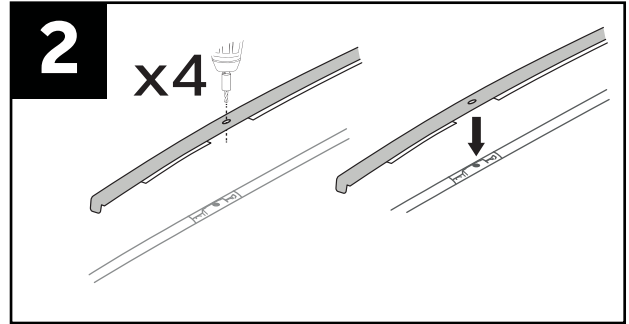

# Crash Safety Test

ISO 9001:2015

Half tighten first  
%50

Fully tighten afterwards  
%100

CHECK

STOP

500 km