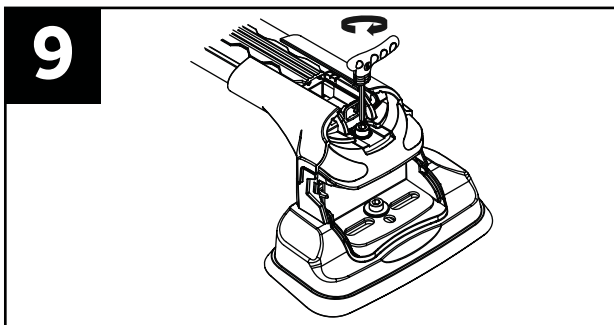

# Crash Safety Test

ISO 9001:2015

Half tighten first  
%50

Fully tighten afterwards  
%100

CHECK

STOP

500 km