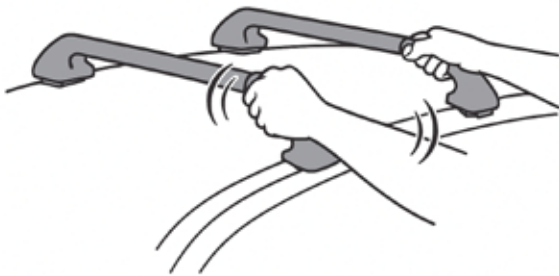

# Crash Safety Test

ISO 9001:2015

Half tighten first  
%50

Fully tighten afterwards  
%100

CHECK

STOP

500 km