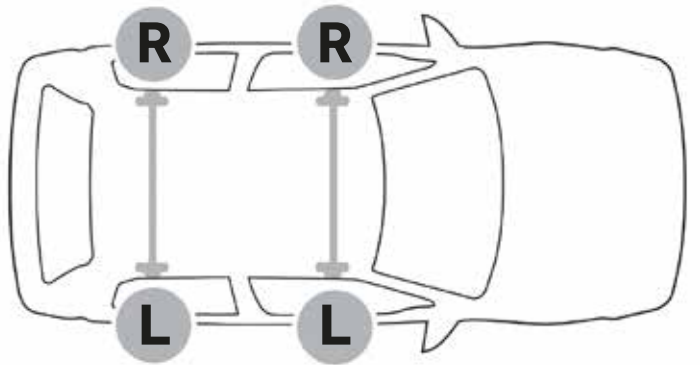

Turtle Air3 Roof Rack Installation and Safety Instructions

turtlecancarry.com

Crash Safety Test

ISO 9001:2015

Half tighten first
%50

Fully tighten afterwards
%100

CHECK

STOP

500 km