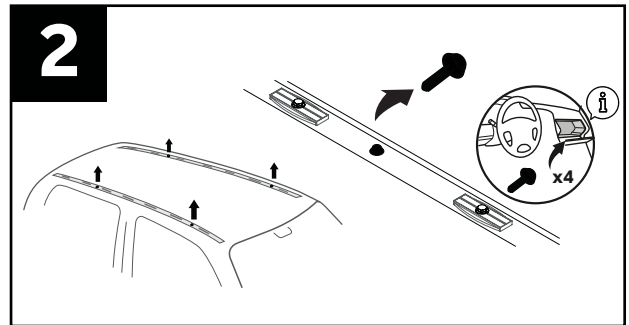

Turtle Air3 Roof Rack Installation and Safety Instructions

turtlecancarry.com

Crash Safety Test

ISO 9001:2015

Half tighten first
%50

Fully tighten afterwards
%100

CHECK

STOP

500 km