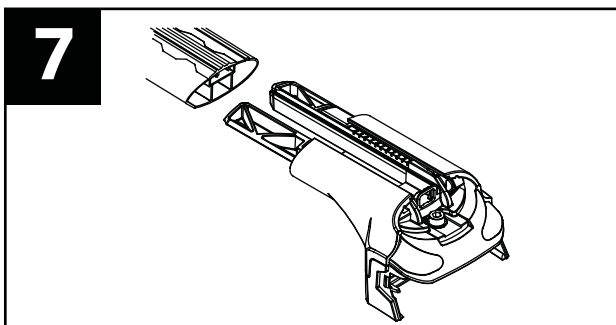

Turtle Air3 Roof Rack Installation and Safety Instructions

turtlecancarry.com

Crash Safety Test

ISO 9001:2015

Half tighten first
%50

Fully tighten afterwards
%100

CHECK

STOP

500 km