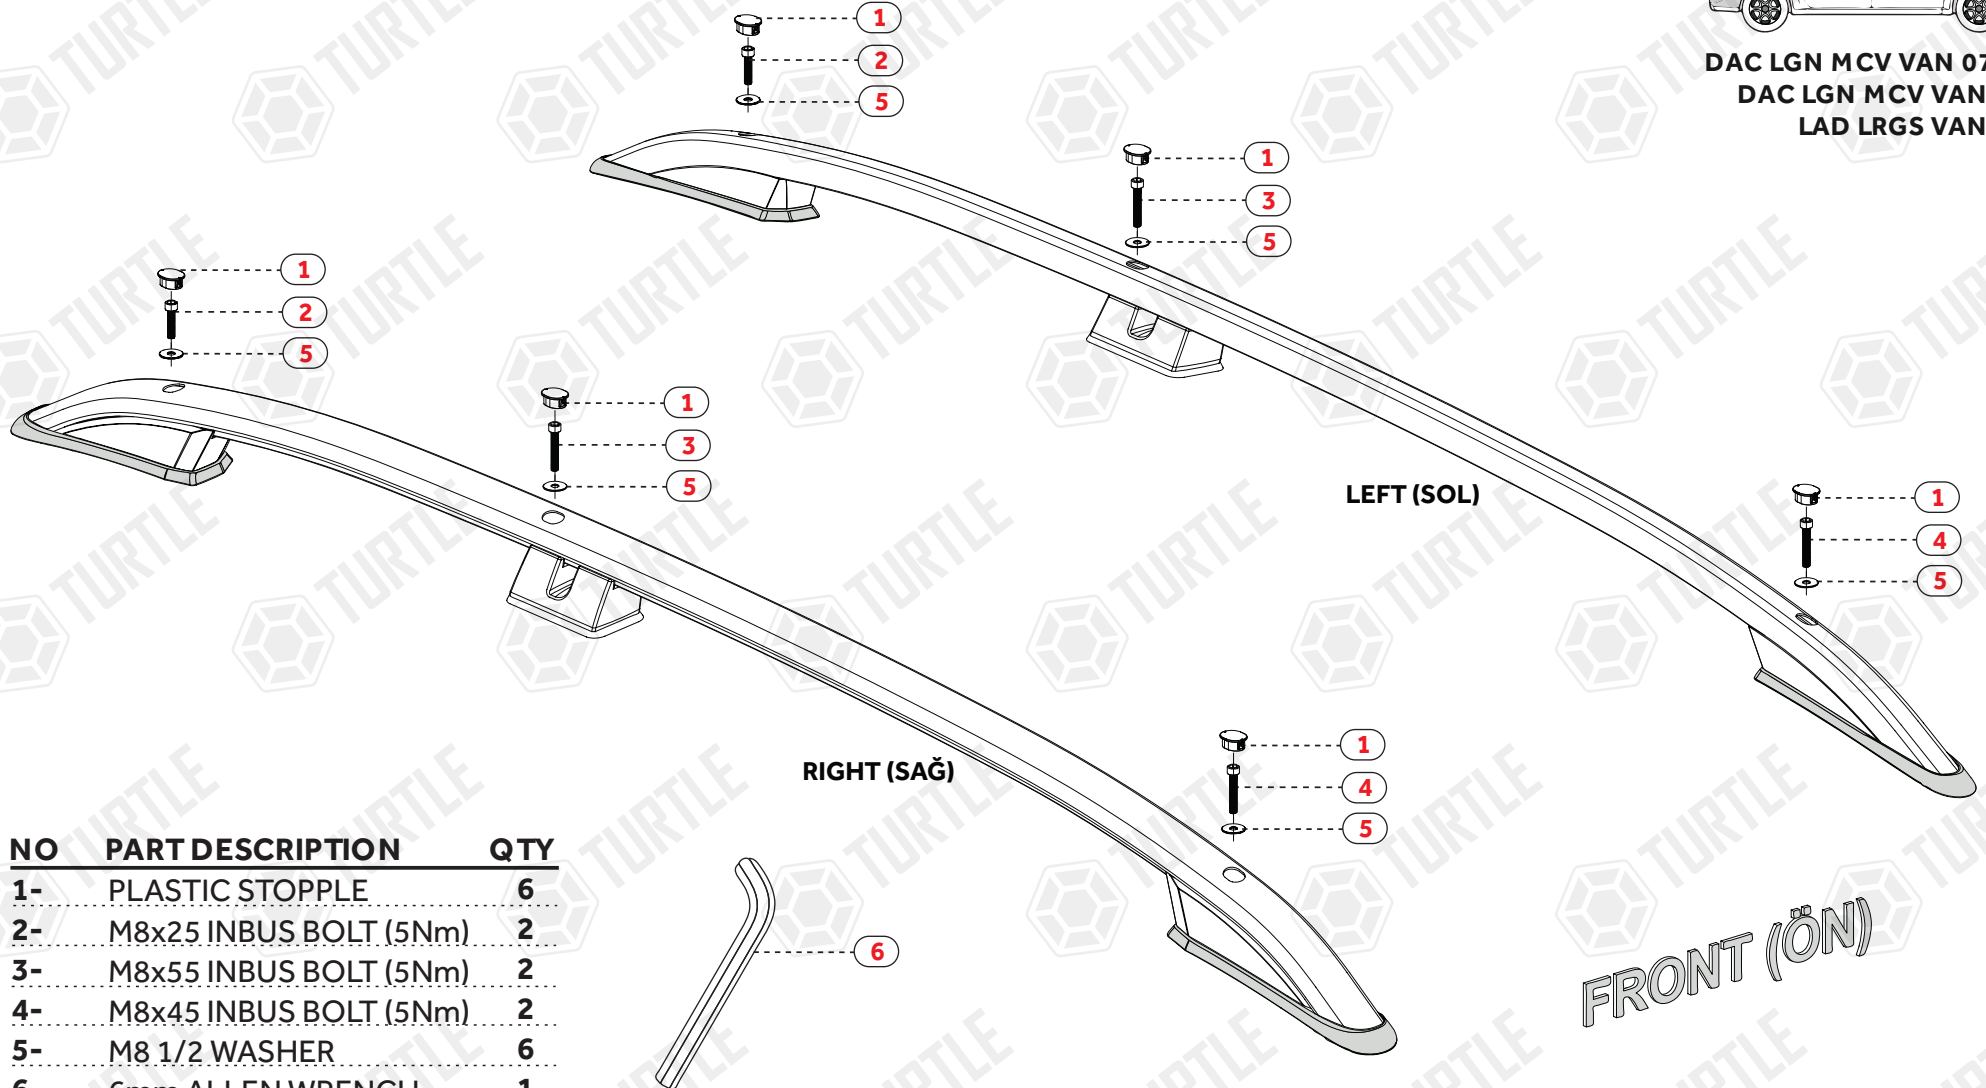

## ASSEMBLY INSTRUCTIONS (ROOF RAIL)

Product Code: MR01005 (Crown)

NO	PART DESCRIPTION	QTY
1-	PLASTIC STOPPLE	6
2-	M8x25 INBUS BOLT (5Nm)	2
3-	M8x55 INBUS BOLT (5Nm)	2
4-	M8x45 INBUS BOLT (5Nm)	2
5-	M8 1/2 WASHER	6
6-	6mm ALLEN WRENCH	1