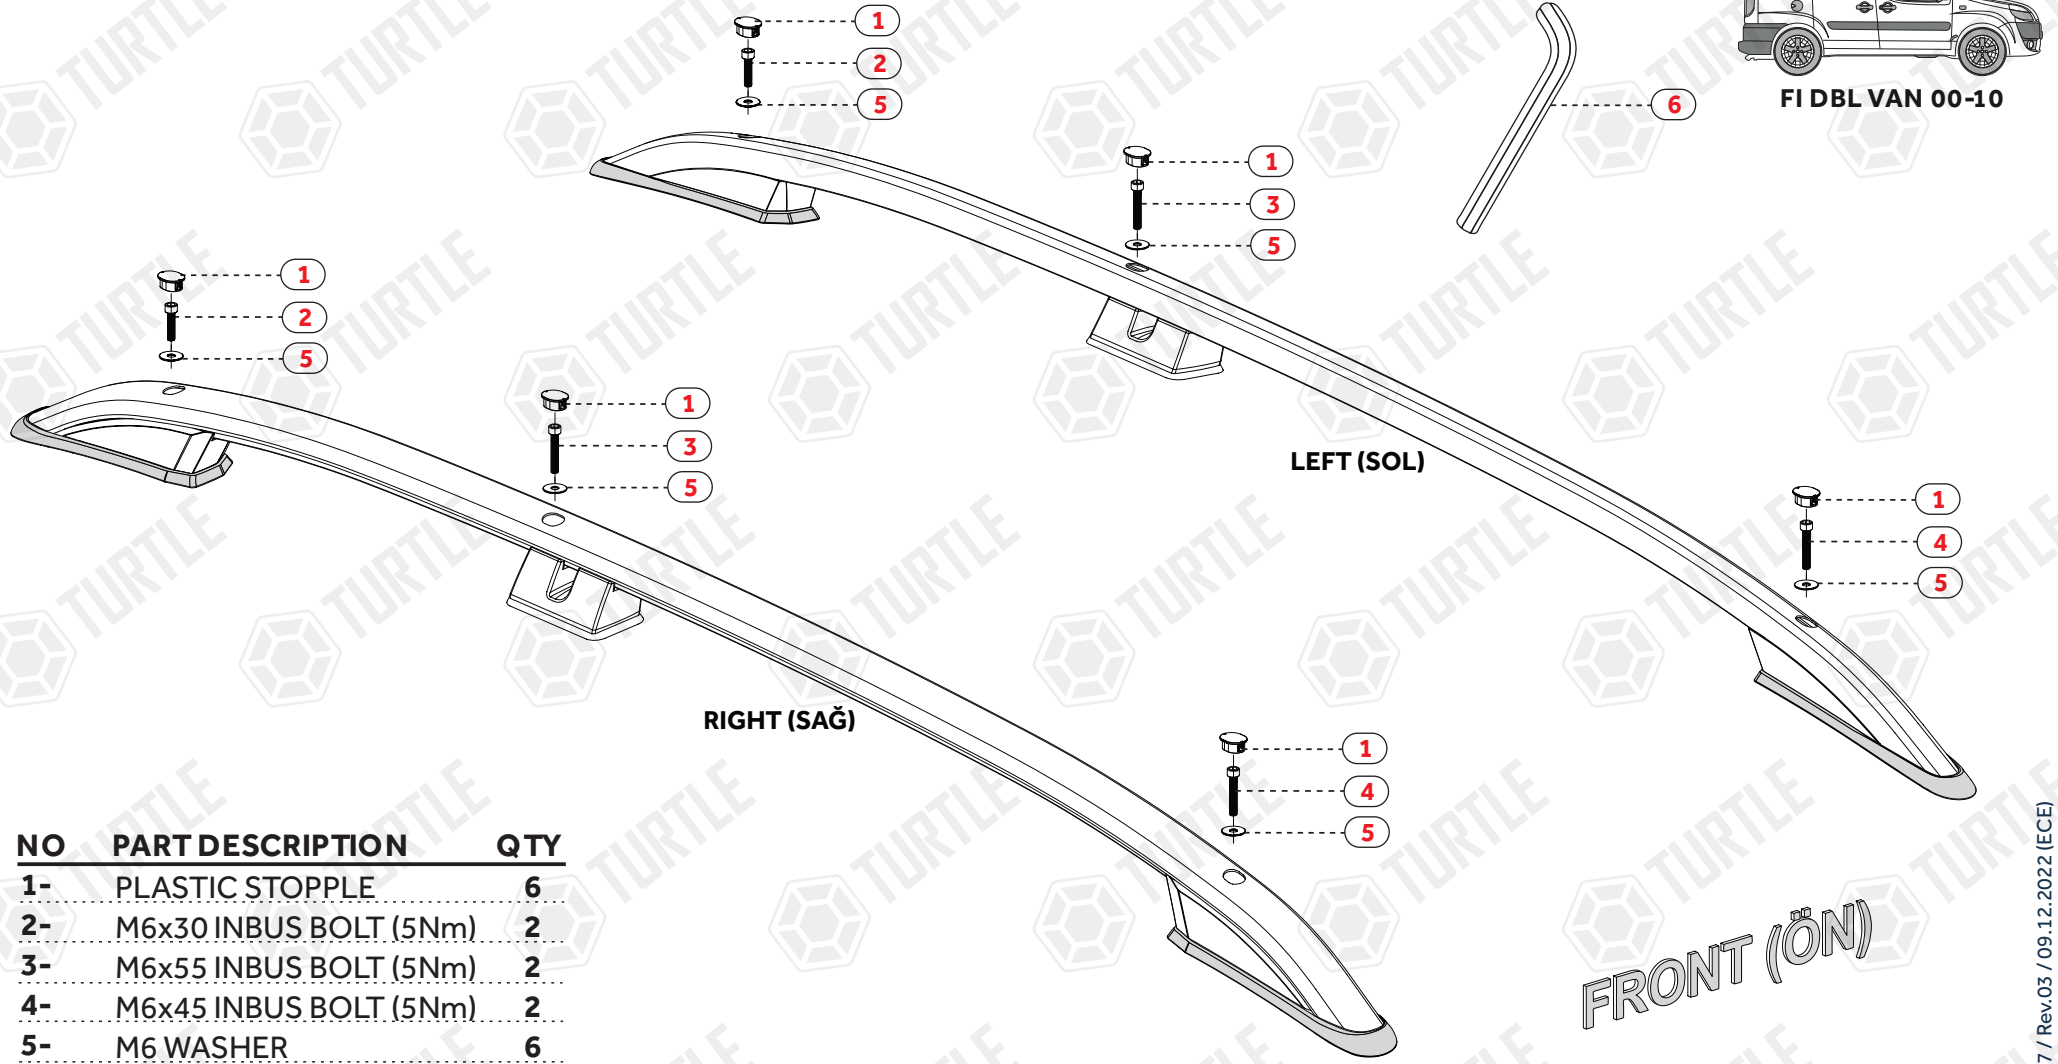

ASSEMBLY INSTRUCTIONS (ROOF RAIL)

Product Code: MR01007 (Crown)

FIRST TIME INSTALLATION

- * REMOVE PARTS FROM INSIDE THE PACKAGE AND CHECK THEM ALL
- * CONTACT YOUR DEALER IF ANY PART IS MISSING OR DAMAGED
- * USE THE EQUIPMENT SPECIFIED FOR INSTALLATION

NO	PART DESCRIPTION	QTY
1-	PLASTIC STOPPLE	6
2-	M6x30 INBUS BOLT (5Nm)	2
3-	M6x55 INBUS BOLT (5Nm)	2
4-	M6x45 INBUS BOLT (5Nm)	2
5-	M6 WASHER	6
6-	5mm ALLEN WRENCH	1