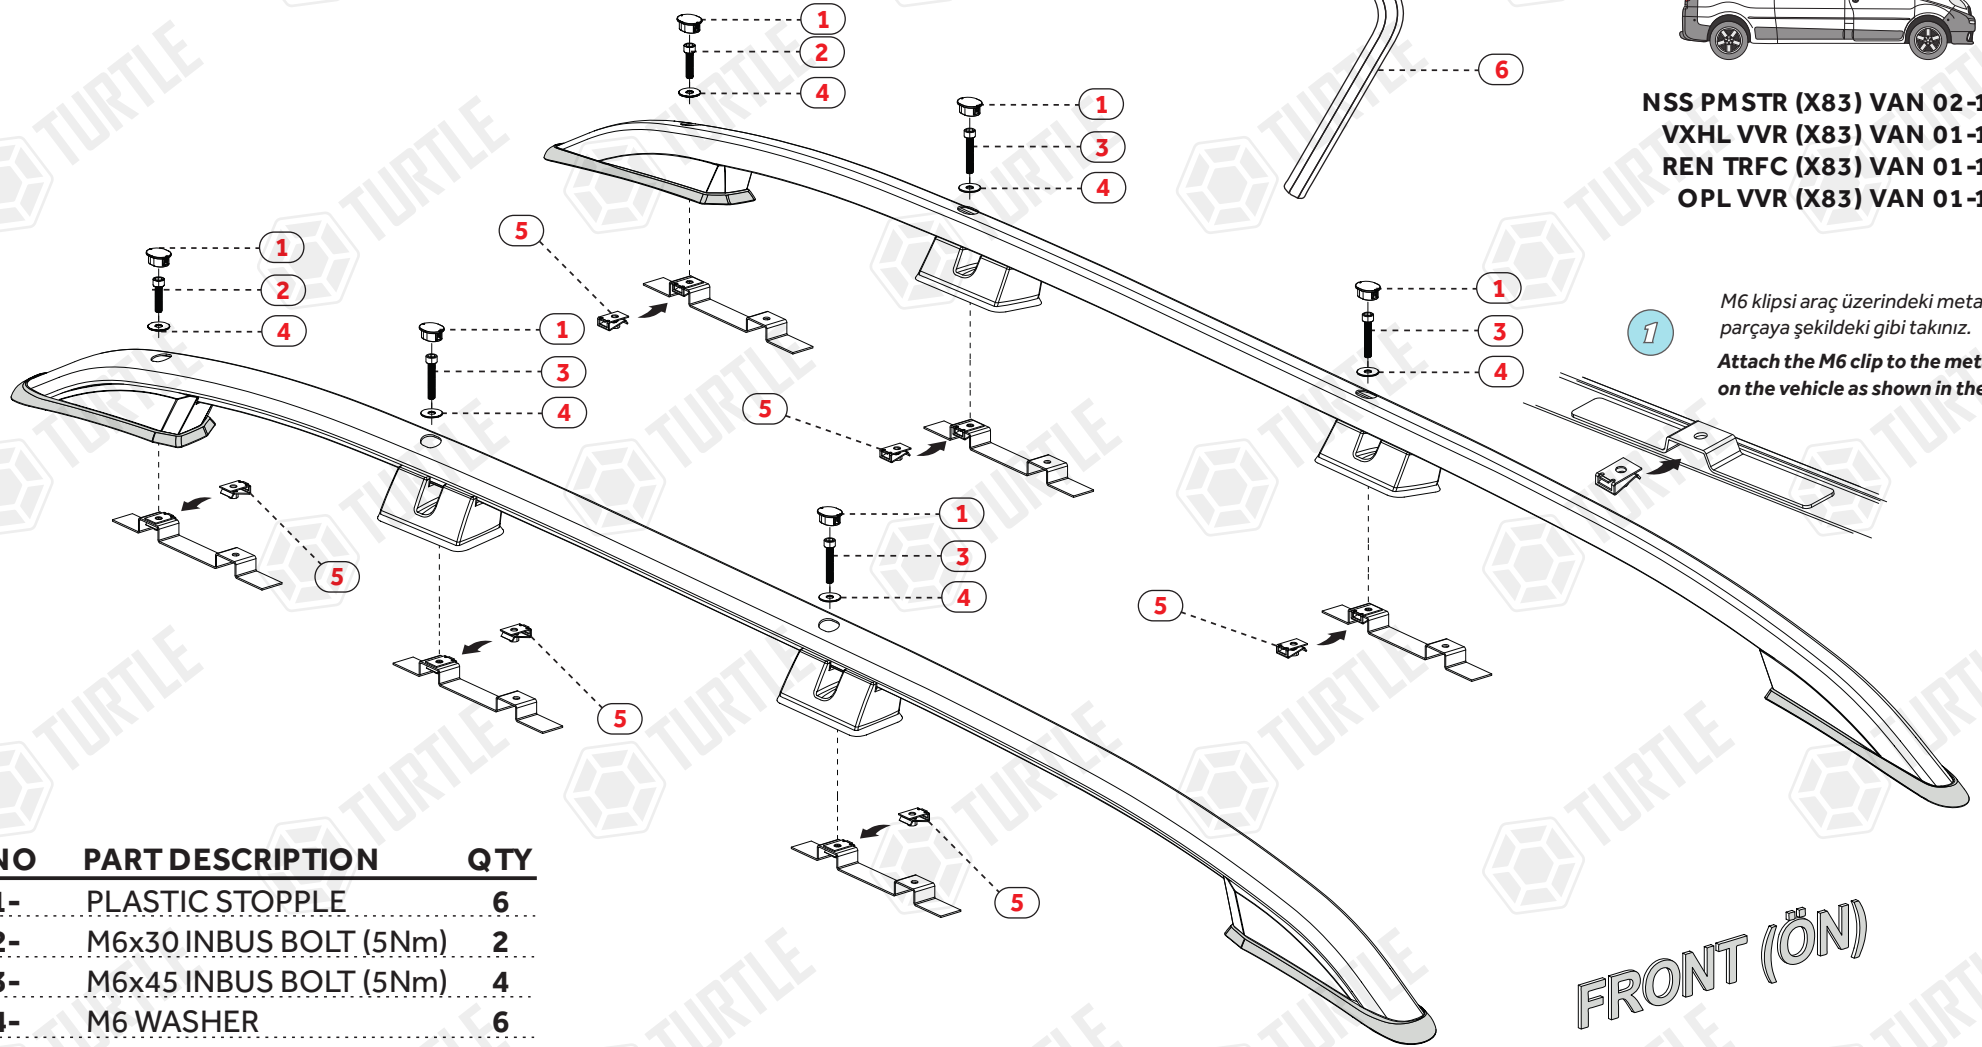

ASSEMBLY INSTRUCTIONS (ROOF RAIL)

Product Code: MR01032 (Crown)

FIRST TIME INSTALLATION

- * REMOVE PARTS FROM INSIDE THE PACKAGE AND CHECK THEM ALL
- * CONTACT YOUR DEALER IF ANY PART IS MISSING OR DAMAGED
- * USE THE EQUIPMENT SPECIFIED FOR INSTALLATION

NSS PMSTR (X83) VAN 02-14
VXHL VVR (X83) VAN 01-14
REN TRFC (X83) VAN 01-14
OPL VVR (X83) VAN 01-14

M6 klipsi araç üzerindeki metal parçaya şekildeki gibi takınız.

Attach the M6 clip to the metal part on the vehicle as shown in the figure.

NO	PART DESCRIPTION	QTY
1-	PLASTIC STOPPLE	6
2-	M6x30 INBUS BOLT (5Nm)	2
3-	M6x45 INBUS BOLT (5Nm)	4
4-	M6 WASHER	6
5-	M6 SPEEDNUT	6
6-	5mm ALLEN WRENCH	1