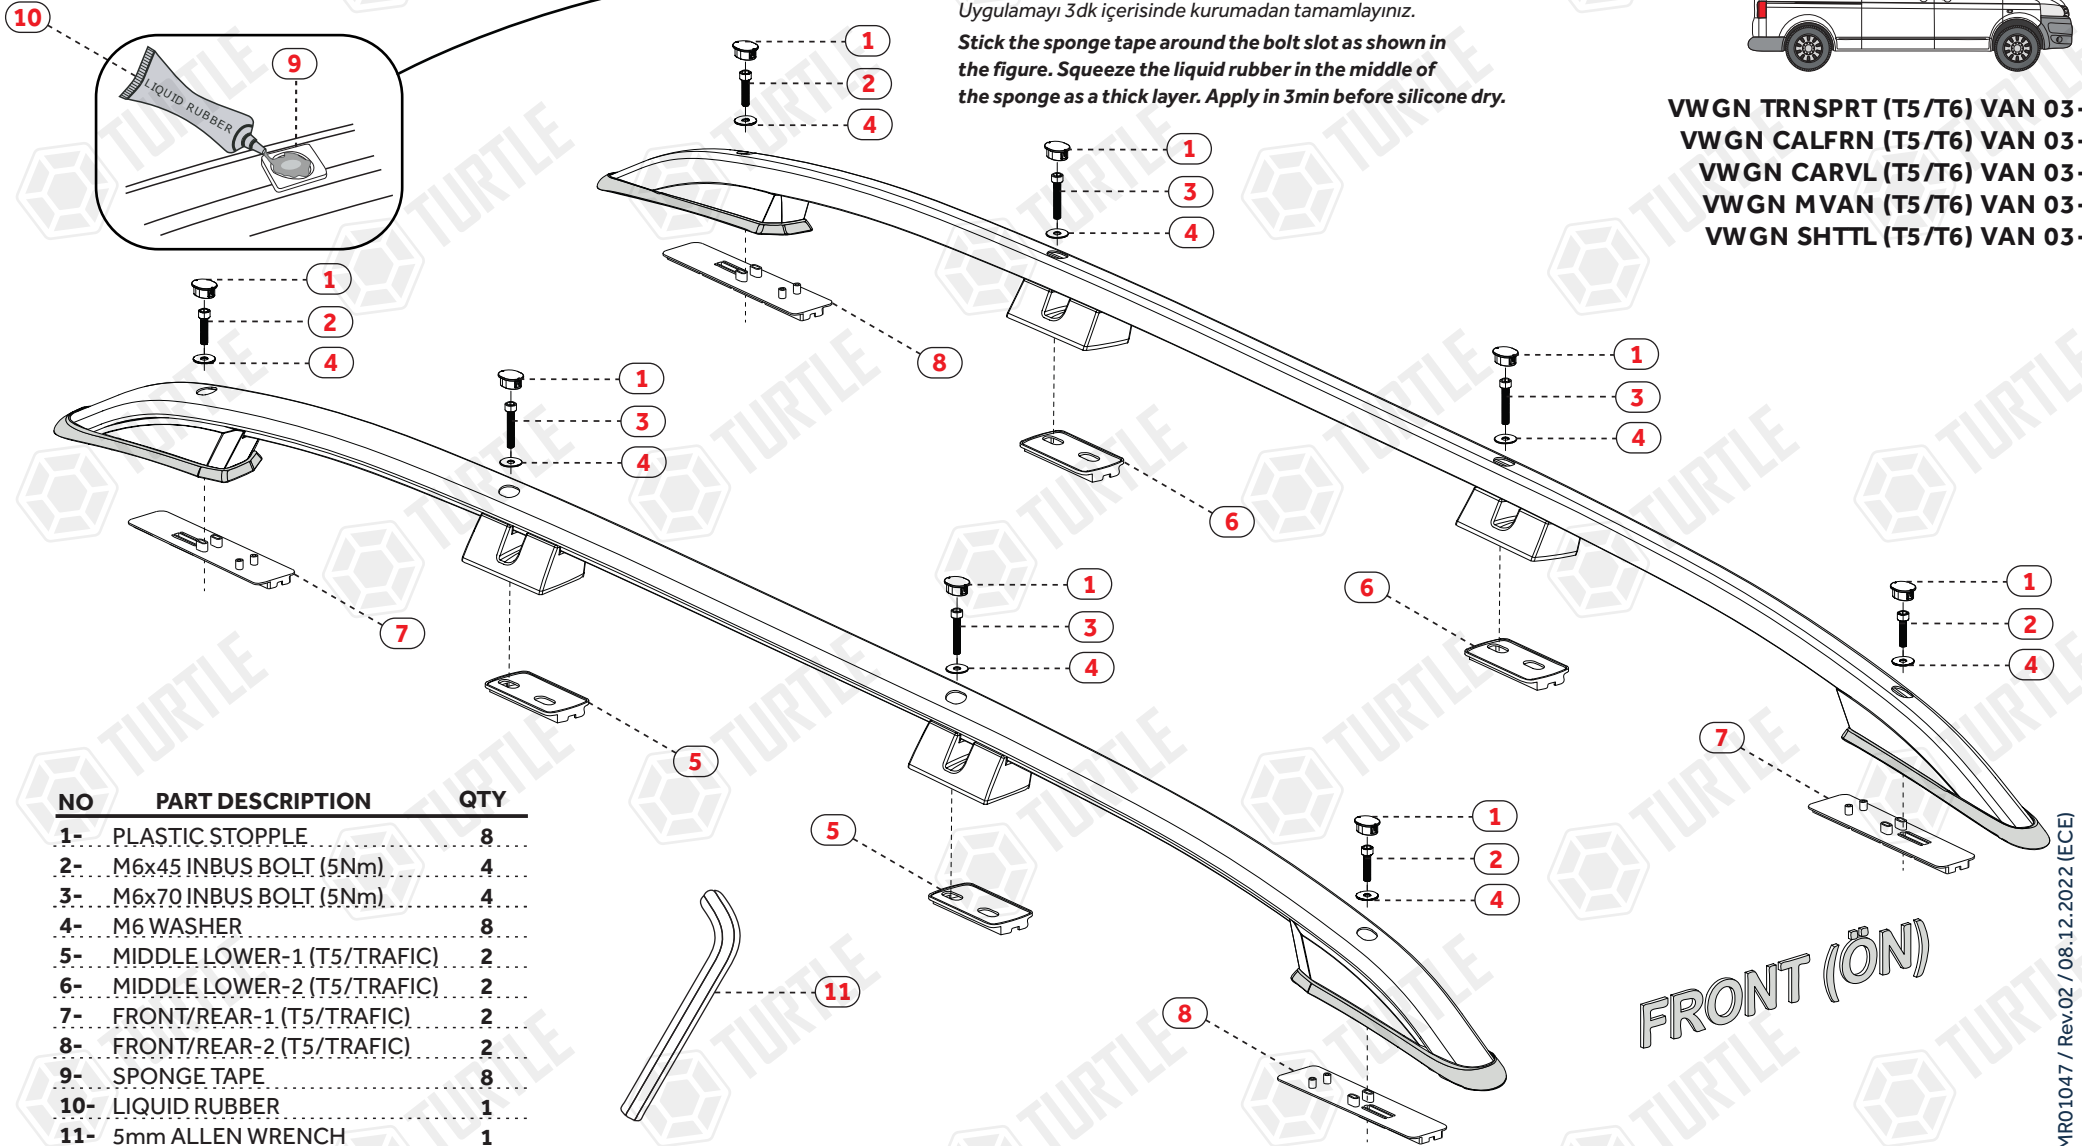

ASSEMBLY INSTRUCTIONS (ROOF RAIL)

Product Code: MR01047 (Crown)

FIRST TIME INSTALLATION

- * REMOVE PARTS FROM INSIDE THE PACKAGE AND CHECK THEM ALL
- * CONTACT YOUR DEALER IF ANY PART IS MISSING OR DAMAGED
- * USE THE EQUIPMENT SPECIFIED FOR INSTALLATION

LWB

VWGN TRNSPT (T5/T6) VAN 03-
VWGN CALFRN (T5/T6) VAN 03-
VWGN CARVL (T5/T6) VAN 03-
VWGN MVAN (T5/T6) VAN 03-
VWGN SHTTL (T5/T6) VAN 03-

Civata yuvasının etrafına süngerî şekildedeki gibi yapıştırınız.
Süngerin ortasındaki boşluğa sıvı contayı bolca sıkınız.
Uygulamayı 3dk içerisinde kurumadan tamamlayınız.

Stick the sponge tape around the bolt slot as shown in the figure. Squeeze the liquid rubber in the middle of the sponge as a thick layer. Apply in 3min before silicone dry.

NO	PART DESCRIPTION	QTY
1-	PLASTIC STOPPLE	8
2-	M6x45 INBUŞ BOLT (5Nm)	4
3-	M6x70 INBUŞ BOLT (5Nm)	4
4-	M6 WASHER	8
5-	MIDDLE LOWER-1 (T5/TRAFIC)	2
6-	MIDDLE LOWER-2 (T5/TRAFIC)	2
7-	FRONT/REAR-1 (T5/TRAFIC)	2
8-	FRONT/REAR-2 (T5/TRAFIC)	2
9-	SPONGE TAPE	8
10-	LIQUID RUBBER	1
11-	5mm ALLEN WRENCH	1