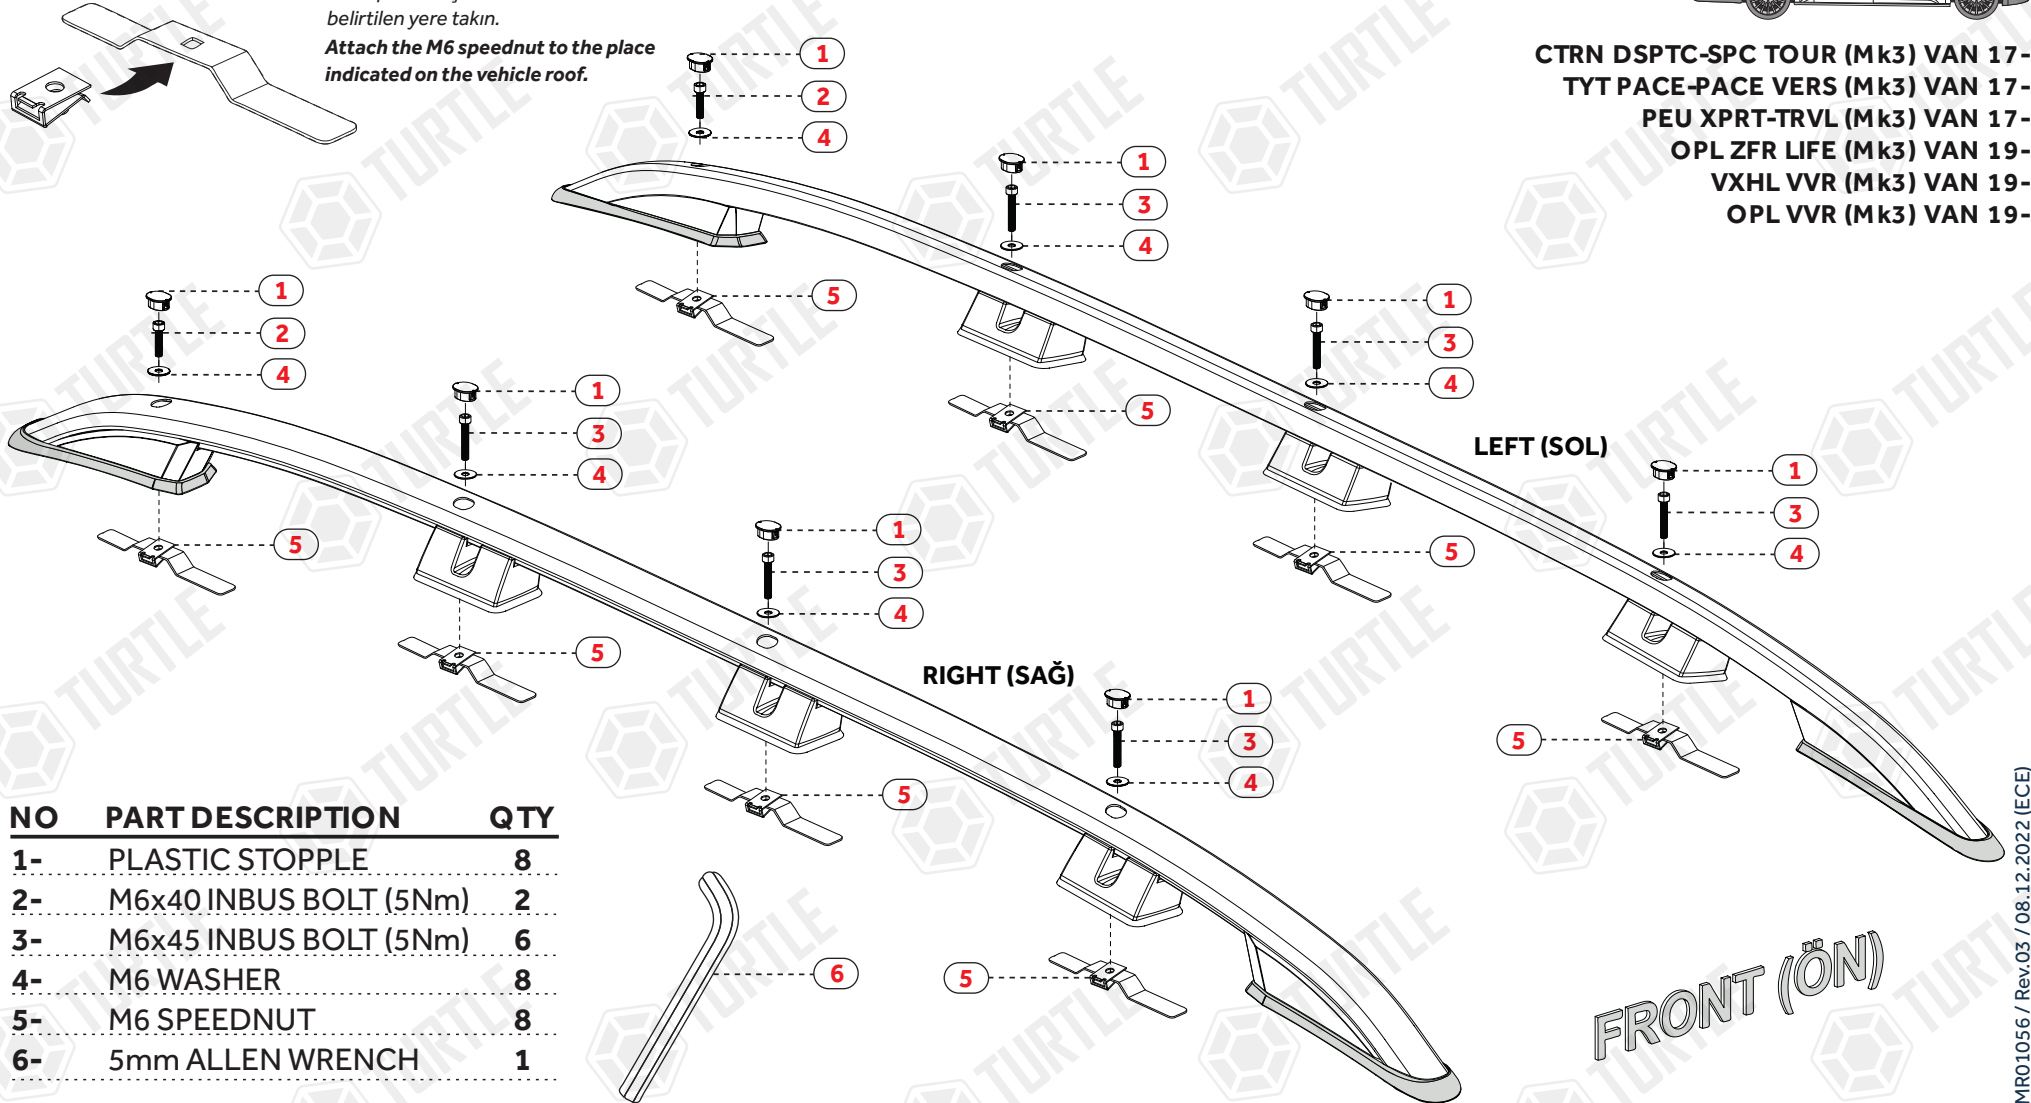

ASSEMBLY INSTRUCTIONS (ROOF RAIL)

Product Code: MR01056 (Crown)

M6 klipsini araç tavanında
belirtilen yere takın.

Attach the M6 speednut to the place
indicated on the vehicle roof.

NO	PART DESCRIPTION	QTY
1-	PLASTIC STOPPLE	8
2-	M6x40 INBUS BOLT (5Nm)	2
3-	M6x45 INBUS BOLT (5Nm)	6
4-	M6 WASHER	8
5-	M6 SPEEDNUT	8
6-	5mm ALLEN WRENCH	1

FIRST TIME INSTALLATION

* REMOVE PARTS FROM INSIDE THE PACKAGE AND CHECK THEM ALL

* CONTACT YOUR DEALER IF ANY PART IS MISSING OR DAMAGED

* USE THE EQUIPMENT SPECIFIED FOR INSTALLATION

L3 LONG

CTRN DSPTC-SPC TOUR (Mk3) VAN 17-
TYT PACE-PAVE VERS (Mk3) VAN 17-
PEU XPRT-TRVL (Mk3) VAN 17-
OPL ZFR LIFE (Mk3) VAN 19-
VXHL VVR (Mk3) VAN 19-
OPL VVR (Mk3) VAN 19-