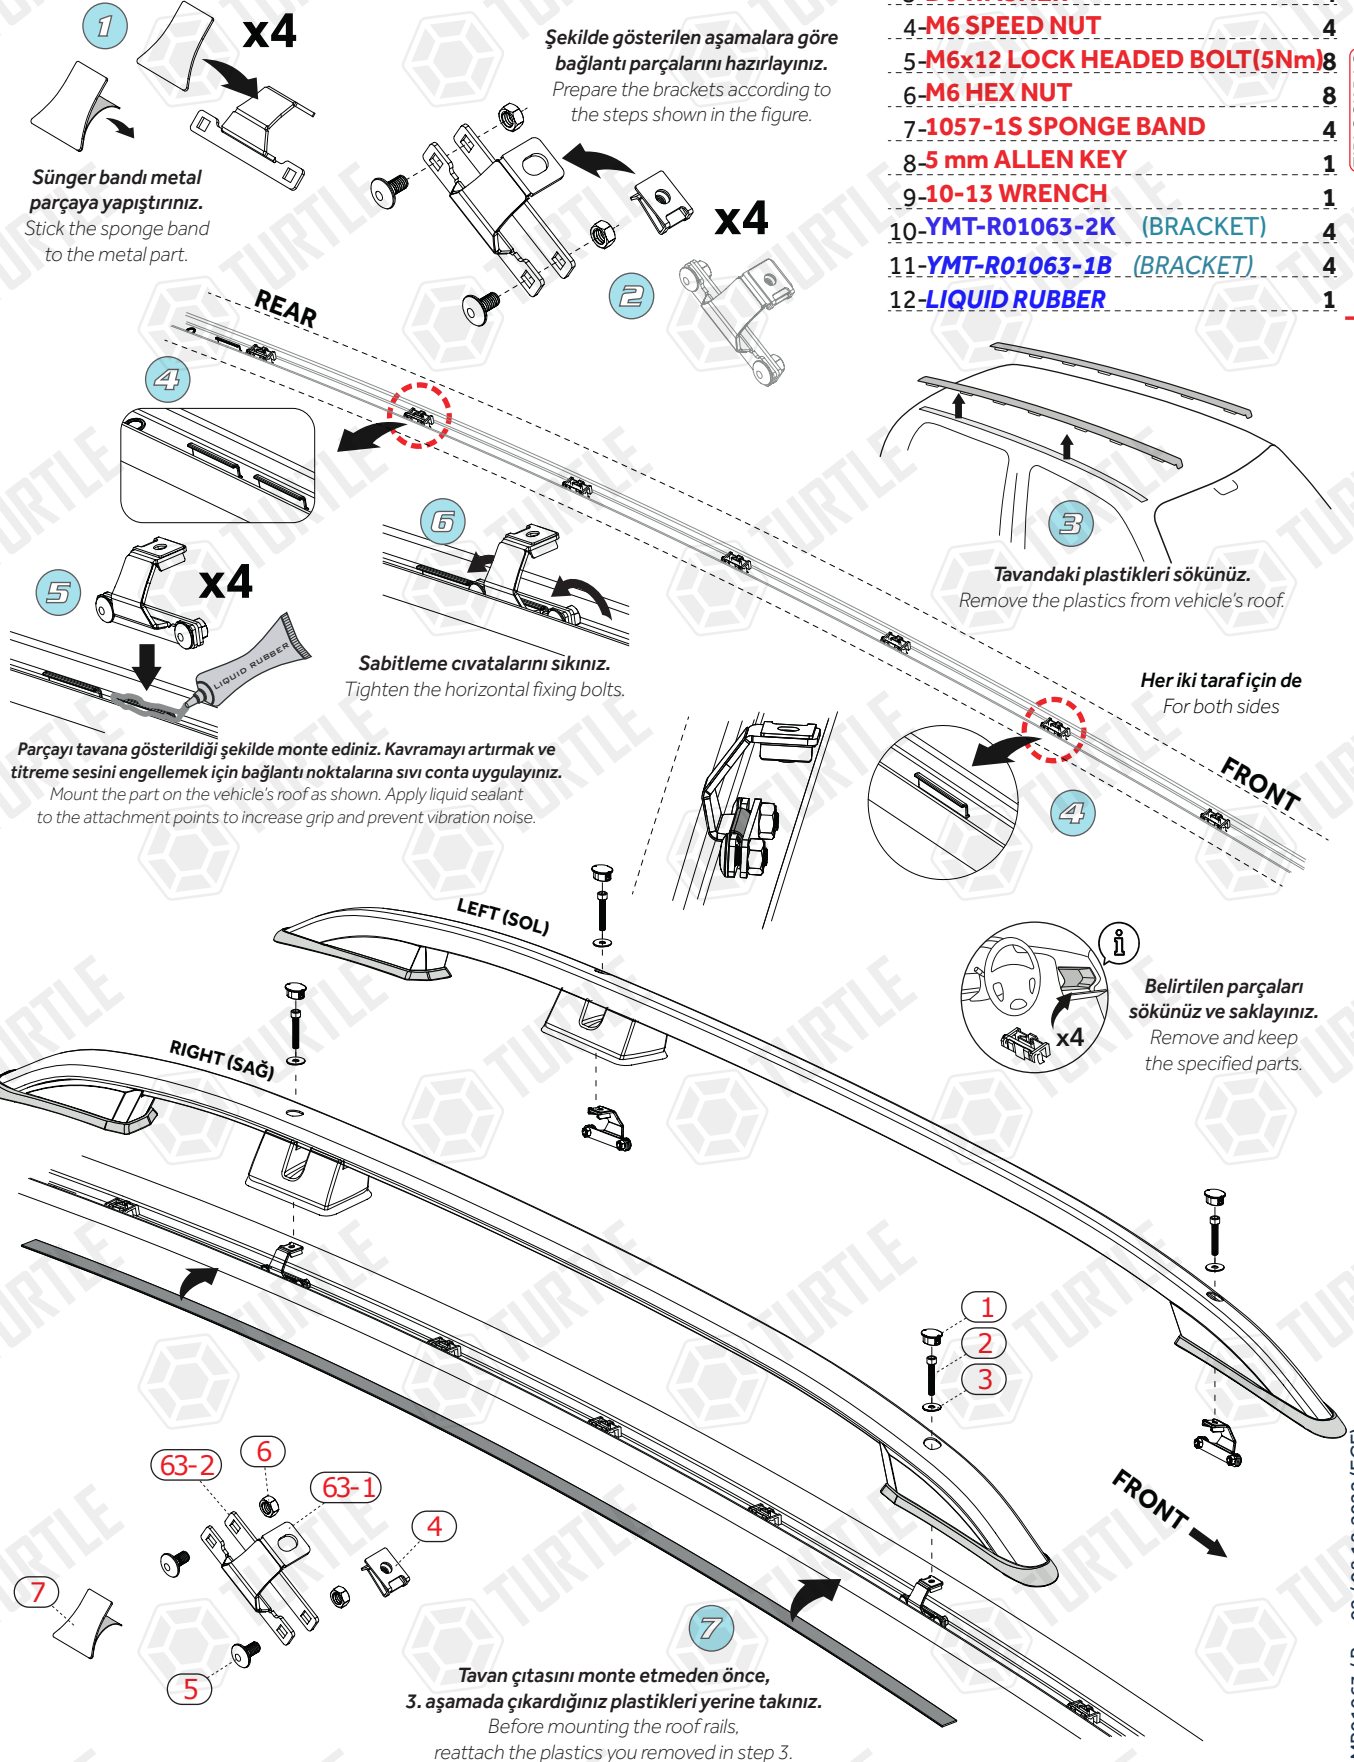

FIRST TIME INSTALLATION

- REMOVE PARTS FROM INSIDE THE PACKAGE AND CHECK THEM ALL
- CONTACT YOUR DEALER IF ANY PART IS MISSING OR DAMAGED
- USE THE EQUIPMENT SPECIFIED FOR INSTALLATION

ASSEMBLY INSTRUCTIONS (ROOF RAIL) Product Code: MR01063 (Crown)

COMPATIBLE VEHICLES HYN CRT (GS) SUV 15-20

PACKAGE INCLUDED

1-CROWN STOPPLE	4
2-M6x25 INBUS BOLT(5Nm)	4
3-D6 WASHER	4
4-M6 SPEED NUT	4
5-M6x12 LOCK HEADED BOLT(5Nm)	8
6-M6 HEX NUT	8
7-1057-1S SPONGE BAND	4
8-5 mm ALLEN KEY	1
9-10-13 WRENCH	1
10-YMT-R01063-2K (BRACKET)	4
11-YMT-R01063-1B (BRACKET)	4
12-LIQUID RUBBER	1

ZIPLOCK BAG

MR01063 / Rev.02 / 08.12.2022 (ECE)