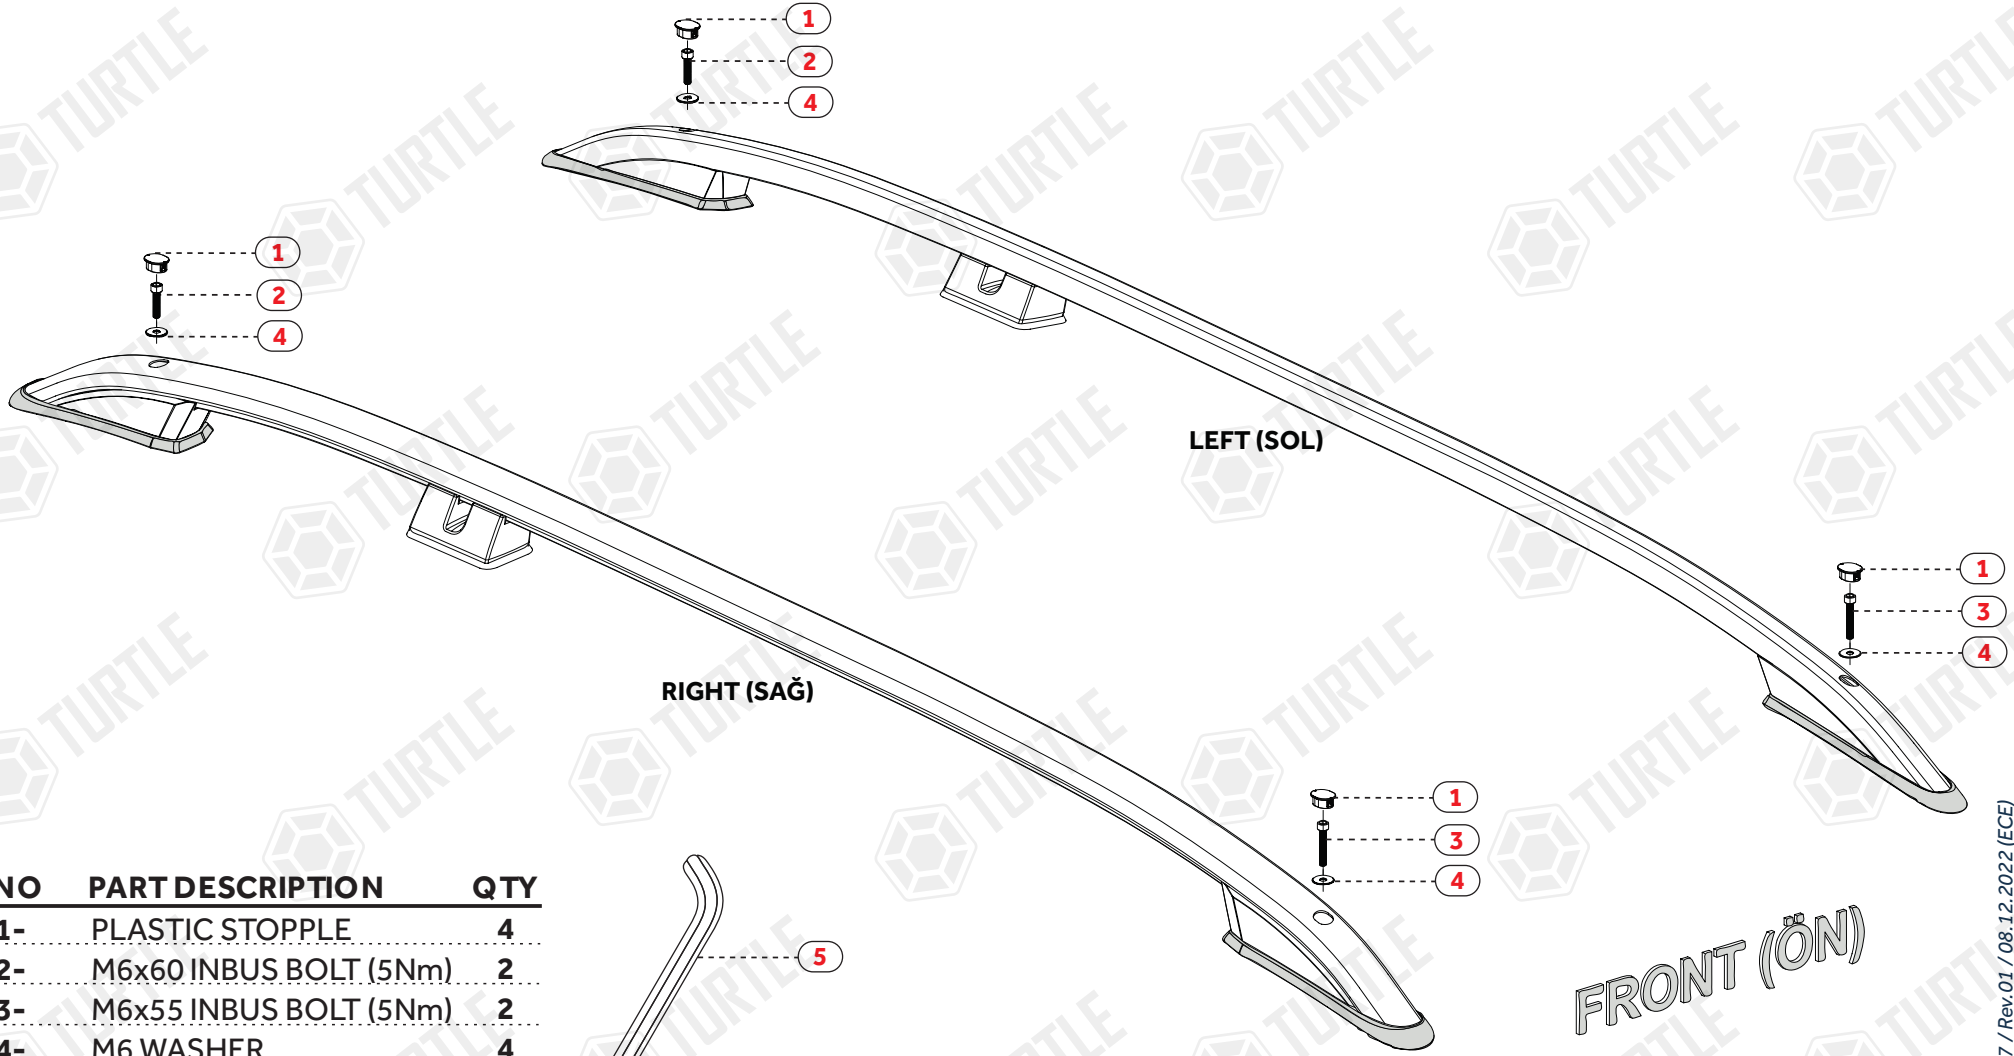

ASSEMBLY INSTRUCTIONS (ROOF RAIL)

Product Code: MR01077 (Crown)

FIRST TIME INSTALLATION

- * REMOVE PARTS FROM INSIDE THE PACKAGE AND CHECK THEM ALL
- * CONTACT YOUR DEALER IF ANY PART IS MISSING OR DAMAGED
- * USE THE EQUIPMENT SPECIFIED FOR INSTALLATION

REN SCNC (MK2) MPV 03-09

NO	PART DESCRIPTION	QTY
1-	PLASTIC STOPPLE	4
2-	M6x60 INBUS BOLT (5Nm)	2
3-	M6x55 INBUS BOLT (5Nm)	2
4-	M6 WASHER	4
5-	5mm ALLEN WRENCH	1

MR01077 / Rev.01 / 08.12.2022 (ECE)