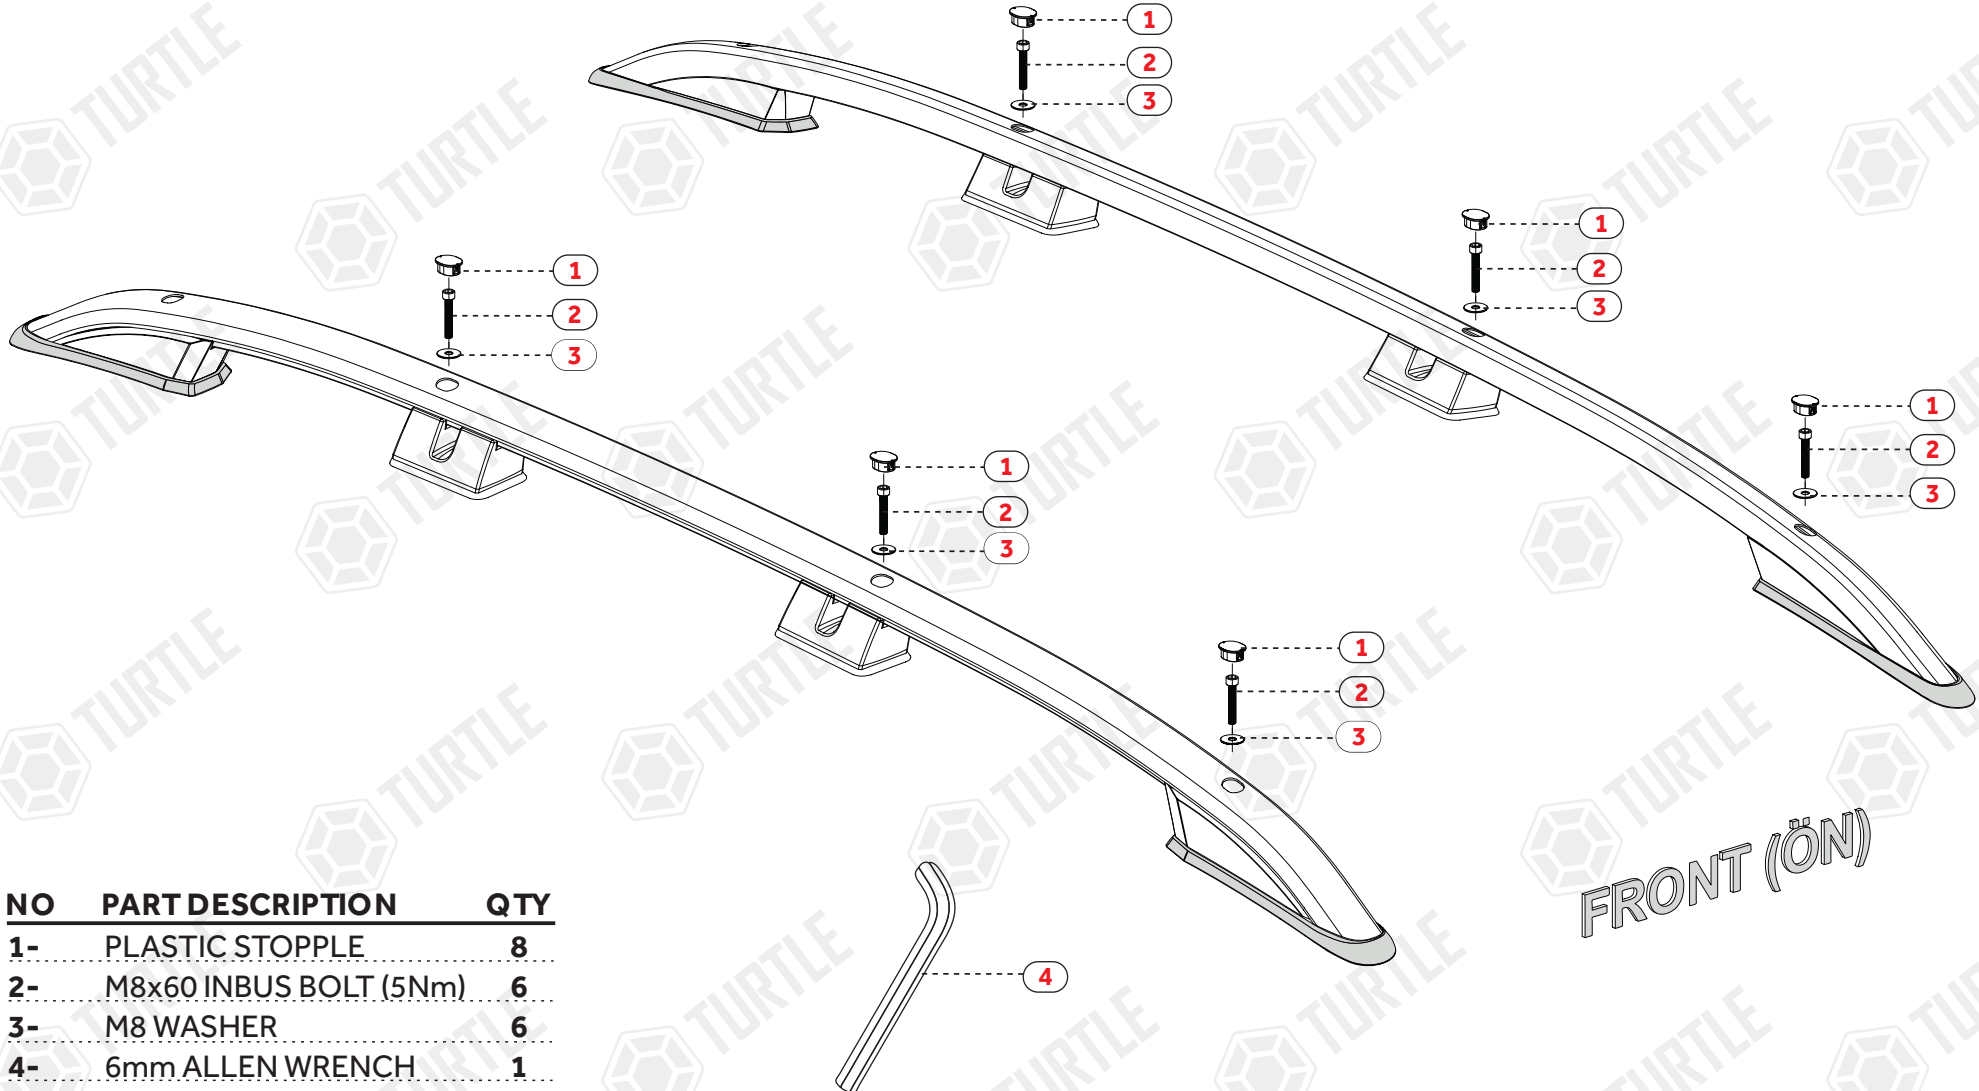

FIRST TIME INSTALLATION

- * REMOVE PARTS FROM INSIDE THE PACKAGE AND CHECK THEM ALL
- * CONTACT YOUR DEALER IF ANY PART IS MISSING OR DAMAGED
- * USE THE EQUIPMENT SPECIFIED FOR INSTALLATION

ASSEMBLY INSTRUCTIONS (ROOF RAIL)

Product Code: MR01082 (Crown)

Vehicle: VW TRNSPRT (T7) 22- 4dr VAN

NO	PART DESCRIPTION	QTY
1-	PLASTIC STOPPLE	8
2-	M8x60 INBUS BOLT (5Nm)	6
3-	M8 WASHER	6
4-	6mm ALLEN WRENCH	1