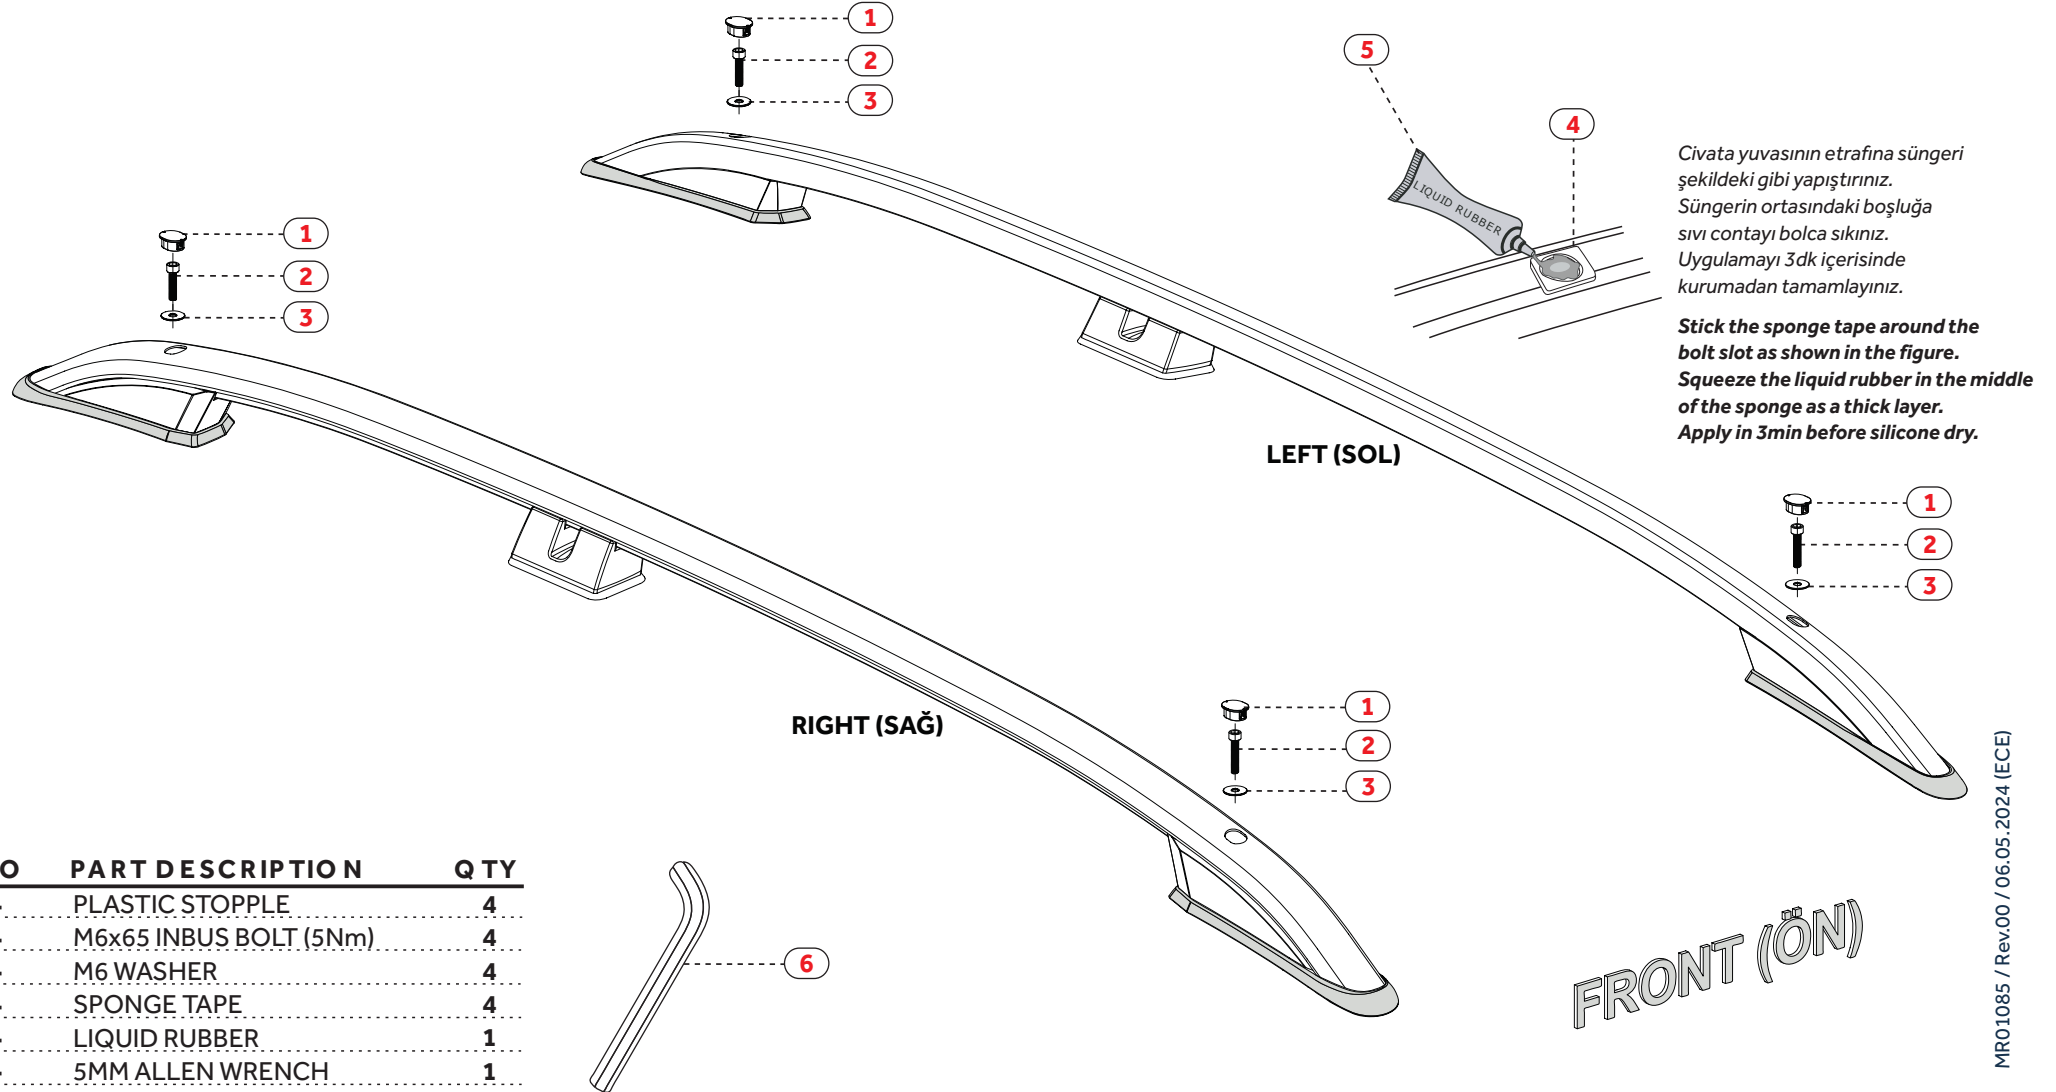

## FIRST TIME INSTALLATION

- \* REMOVE PARTS FROM INSIDE THE PACKAGE AND CHECK THEM ALL
- \* CONTACT YOUR DEALER IF ANY PART IS MISSING OR DAMAGED
- \* USE THE EQUIPMENT SPECIFIED FOR INSTALLATION

### ASSEMBLY INSTRUCTIONS (ROOF RAIL)

Product Code: MR01085 (Crown)

Vehicle: FRD COUR 24-

NO	PART DESCRIPTION	QTY
1-	PLASTIC STOPPLE	4
2-	M6x65 INBUS BOLT (5Nm)	4
3-	M6 WASHER	4
4-	SPONGE TAPE	4
5-	LIQUID RUBBER	1
6-	5MM ALLEN WRENCH	1